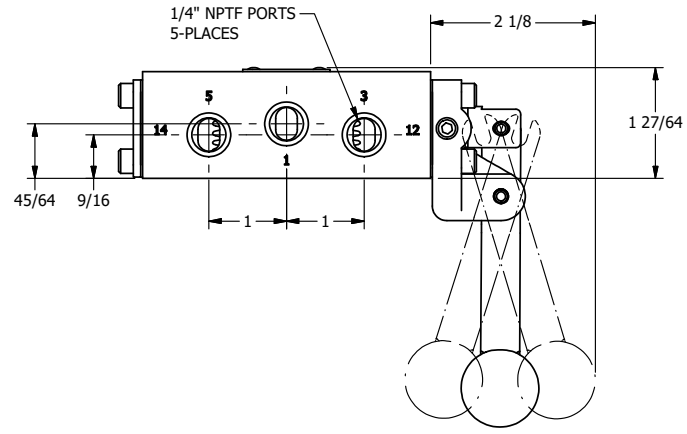

 AAA PRODUCTS INTERNATIONAL 7114 Harry Hines Blvd Dallas, TX 75235	TITLE: 1/4" SIDE PORT, LEVER, 3 POS, DTNT C, REGEN SPR CTR FRM A, BNT LVR RGHT, RED KNOB, 180D LVR	DRAWING NO.: DIM_HW2GBRJT
	<small>THE INFORMATION CONTAINED WITHIN THIS DOCUMENT IS PROPRIETARY TO AAA PRODUCTS AND MAY NOT BE DISCLOSED WITHOUT PRIOR WRITTEN CONSENT</small>	