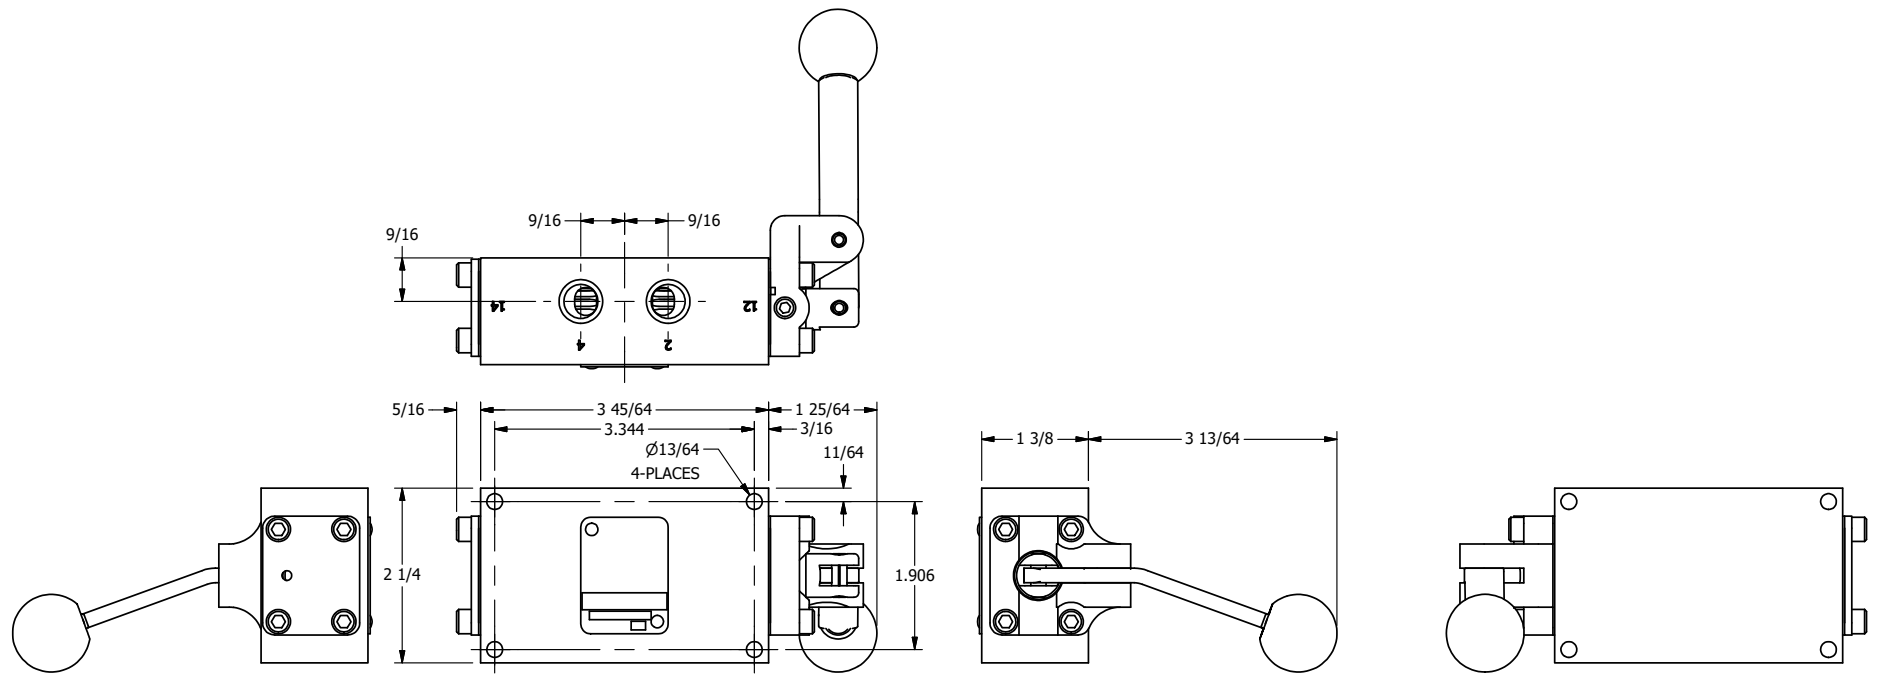

4

3

2

1

B

B

A

A

AAA PRODUCTS INTERNATIONAL 7114 Harry Hines Blvd Dallas, TX 75235	TITLE: 1/4" SIDE PORT, LEVER, 3 POS, DTNT C, REGEN SPR CTR FRM A, BNT LVR RGHT, RED KNOB, 180D LVR	DRAWING NO.: DIM_HW2GBRJT
	THE INFORMATION CONTAINED WITHIN THIS DOCUMENT IS PROPRIETARY TO AAA PRODUCTS AND MAY NOT BE DISCLOSED WITHOUT PRIOR WRITTEN CONSENT	

4

3

2

1