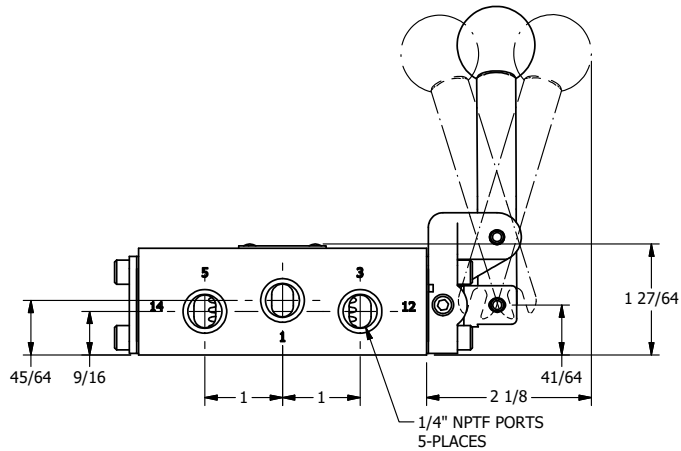

4

3

2

1

**AAA**  
PRODUCTS  
INTERNATIONAL

**AAA PRODUCTS  
INTERNATIONAL**  
7114 Harry Hines Blvd  
Dallas, TX 75235

TITLE: 1/4" SIDE PORT, LEVER, 3 POS,  
DTNT C, REGEN SPR CTR FRM A,  
BNT LVR RIGHT, RED KNOB

DRAWING NO.:  
DIM\_HW2GBRJ

THE INFORMATION CONTAINED WITHIN THIS DOCUMENT IS PROPRIETARY TO AAA PRODUCTS AND MAY NOT BE DISCLOSED WITHOUT PRIOR WRITTEN CONSENT

4

3

2

1

B

B