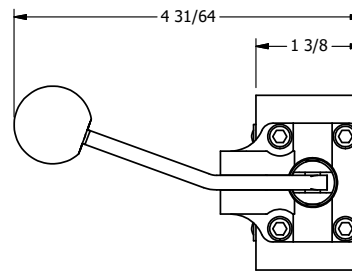

4

3

2

1

**AAA**  
PRODUCTS  
INTERNATIONAL

**AAA PRODUCTS  
INTERNATIONAL**  
7114 Harry Hines Blvd  
Dallas, TX 75235

TITLE: 1/4" SIDE PORT, LEVER, 3 POS,  
DTNT C, REGEN SPR CTR FRM A,  
BNT LVR RIGHT, RED KNOB

DRAWING NO.:  
DIM\_HW2GBRJ

THE INFORMATION CONTAINED WITHIN THIS DOCUMENT IS PROPRIETARY TO AAA PRODUCTS AND MAY NOT BE DISCLOSED WITHOUT PRIOR WRITTEN CONSENT

4

3

2

1

B

B