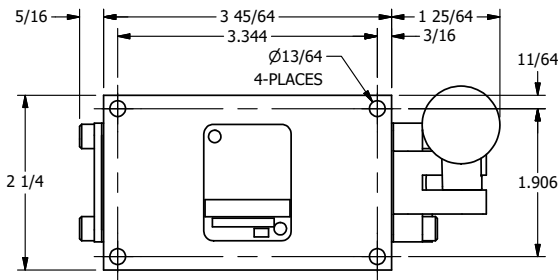

4

3

2

1

**AAA**  
PRODUCTS  
INTERNATIONAL

**AAA PRODUCTS  
INTERNATIONAL**  
7114 Harry Hines Blvd  
Dallas, TX 75235

TITLE: 1/4" SIDE PORT, LEVER, 3 POS,  
DTNT C, REGEN SPR CTR FRM A,  
BNT LVR RIGHT, RED KNOB

DRAWING NO.:  
DIM\_HW2GBRJ

THE INFORMATION CONTAINED WITHIN THIS DOCUMENT IS PROPRIETARY TO AAA PRODUCTS AND MAY NOT BE DISCLOSED WITHOUT PRIOR WRITTEN CONSENT

4

3

2

1

B

B