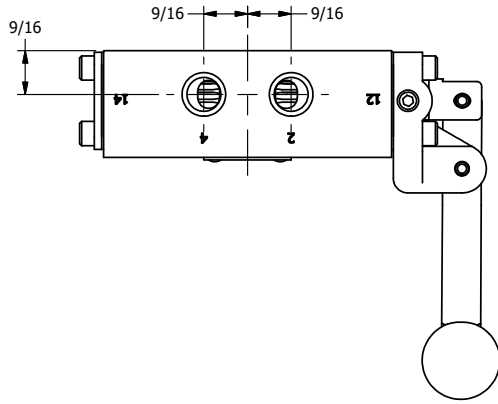

4

3

2

1

**AAA**  
PRODUCTS  
INTERNATIONAL

**AAA PRODUCTS  
INTERNATIONAL**  
7114 Harry Hines Blvd  
Dallas, TX 75235

TITLE: 1/4" SIDE PORT, LEVER, 3 POS,  
DTNT C, REGEN SPR CTR FRM A,  
BNT LVR RIGHT, RED KNOB

DRAWING NO.:  
DIM\_HW2GBRJ

THE INFORMATION CONTAINED WITHIN THIS DOCUMENT IS PROPRIETARY TO AAA PRODUCTS AND MAY NOT BE DISCLOSED WITHOUT PRIOR WRITTEN CONSENT

4

3

2

1

B

B