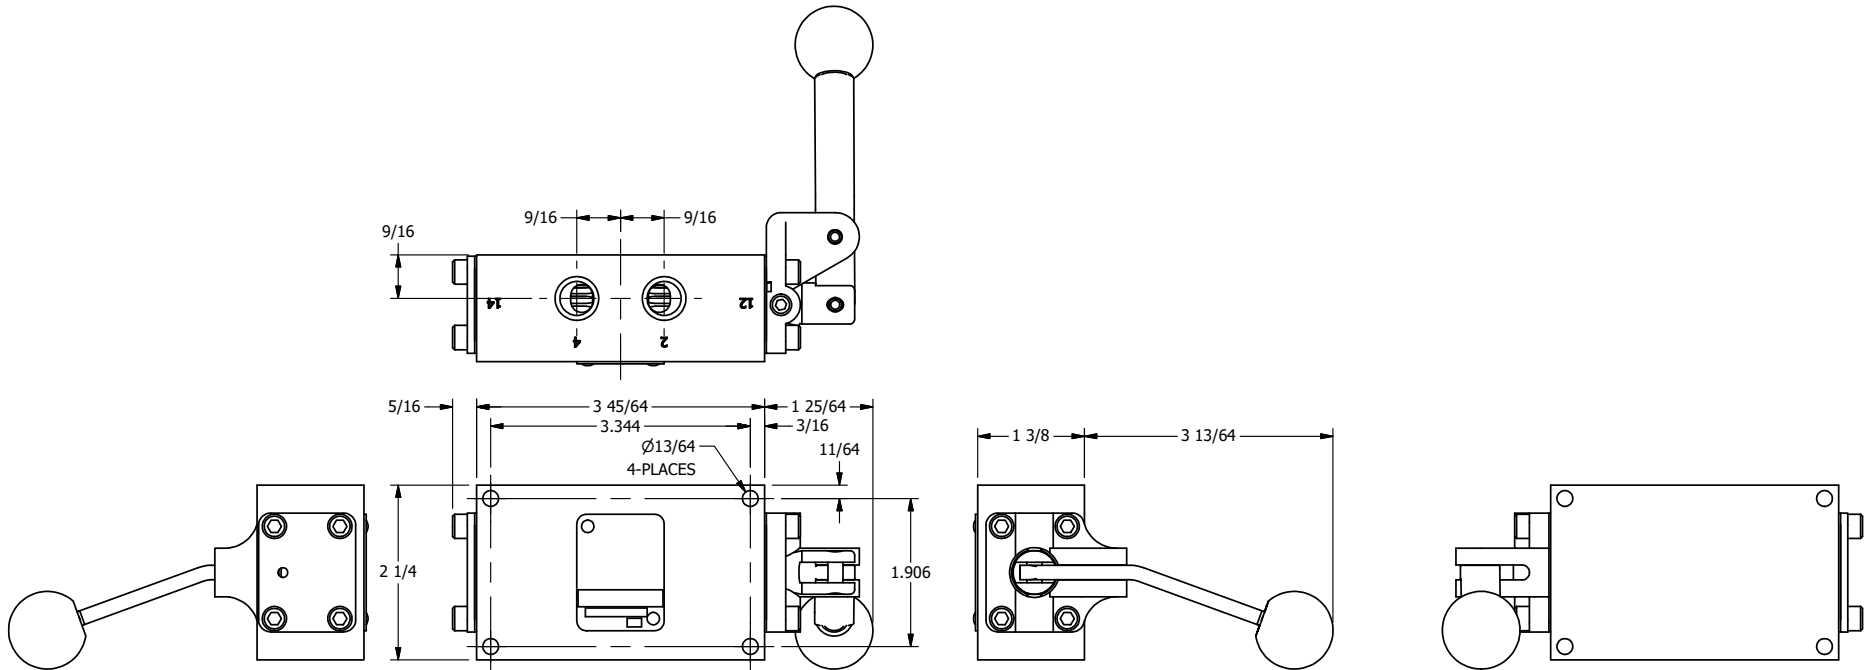

4

3

2

1

B

B

A

A

AAA
PRODUCTS
INTERNATIONAL

**AAA PRODUCTS
INTERNATIONAL**
7114 Harry Hines Blvd
Dallas, TX 75235

TITLE: 1/4" SIDE PORT, LEVER, 3 POS,
SPR REGEN CTR FRM A, DTNT C,
BNT LVR RT, HVY DTY, RD KNB, 180D

DRAWING NO.:
DIM_HW2GBRHJT

4

3

2

1

THE INFORMATION CONTAINED WITHIN THIS DOCUMENT IS PROPRIETARY TO AAA PRODUCTS AND MAY NOT BE DISCLOSED WITHOUT PRIOR WRITTEN CONSENT