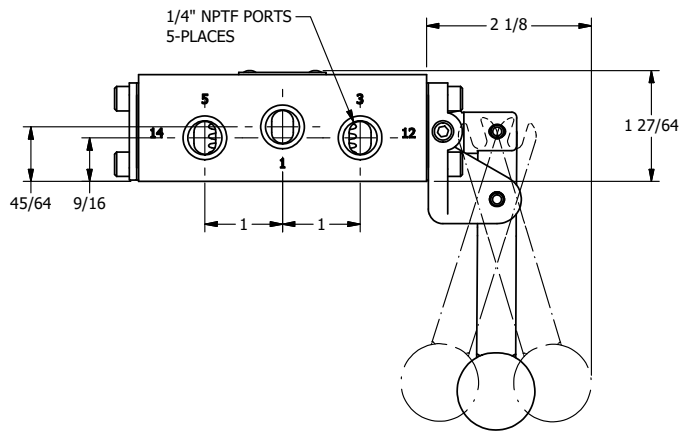

AAA
PRODUCTS
INTERNATIONAL

**AAA PRODUCTS
INTERNATIONAL**
7114 Harry Hines Blvd
Dallas, TX 75235

TITLE: 1/4" SIDE PORT, LEVER, 3 POS,
SPR REGEN CTR FRM A, DTNT C,
BNT LVR RT, HVY DTY, RD KNB, 180D

DRAWING NO.:
DIM_HW2GBRHJT