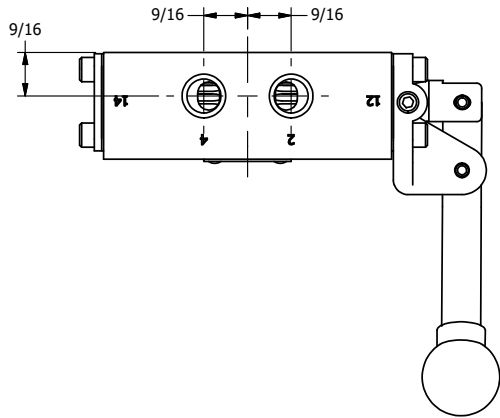

4

3

2

1

4

3

2

1

AAA
PRODUCTS
INTERNATIONAL

**AAA PRODUCTS
INTERNATIONAL**
7114 Harry Hines Blvd
Dallas, TX 75235

TITLE: 1/4" SIDE PORT, LEVER, 3 POS,
DTNT C, REGEN SPR CTR FRM A,
BNT LVR RIGHT, HVY DUTY

DRAWING NO.:
DIM_HW2GBRH