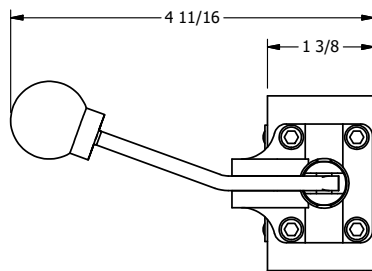

4

3

2

1

4

3

2

1

AAA
PRODUCTS
INTERNATIONAL

**AAA PRODUCTS
INTERNATIONAL**
7114 Harry Hines Blvd
Dallas, TX 75235

TITLE: 1/4" SIDE PORT, LEVER, 3 POS,
DTNT C, REGEN SPR CTR FRM A,
BNT LVR RIGHT, HVY DUTY

DRAWING NO.:
DIM_HW2GBRH