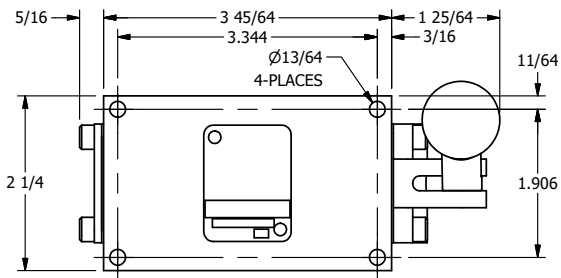

4

3

2

1

4

3

2

1

AAA
PRODUCTS
INTERNATIONAL

**AAA PRODUCTS
INTERNATIONAL**
7114 Harry Hines Blvd
Dallas, TX 75235

TITLE: 1/4" SIDE PORT, LEVER, 3 POS,
DTNT C, REGEN SPR CTR FRM A,
BNT LVR RIGHT, HVY DUTY

DRAWING NO.:
DIM_HW2GBRH