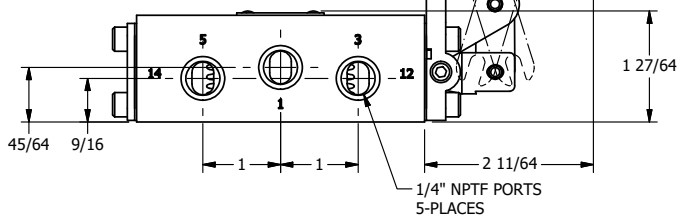

4

3

2

1

4

3

2

1

AAA
PRODUCTS
INTERNATIONAL

**AAA PRODUCTS
INTERNATIONAL**
7114 Harry Hines Blvd
Dallas, TX 75235

TITLE: 1/4" SIDE PORT, LEVER, 3 POS,
DTNT C, REGEN SPR CTR FRM A,
BNT LVR RIGHT, HVY DUTY

DRAWING NO.:
DIM_HW2GBRH

THE INFORMATION CONTAINED WITHIN THIS DOCUMENT IS PROPRIETARY TO AAA PRODUCTS AND MAY NOT BE DISCLOSED WITHOUT PRIOR WRITTEN CONSENT