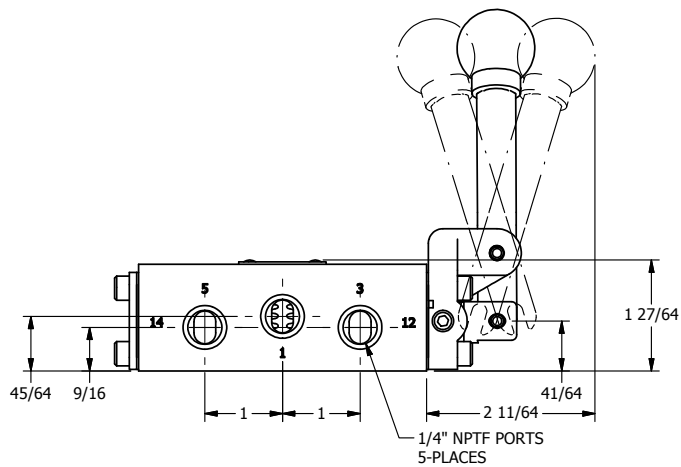

4

3

2

1

AAA
PRODUCTS
INTERNATIONAL

**AAA PRODUCTS
INTERNATIONAL**
7114 Harry Hines Blvd
Dallas, TX 75235

TITLE: 1/4" SIDE PORT, LEVER, 3 POS,
DETENT C, SPR CTR FROM A,
FLOAT CTR SPL, BENT LEVER RIGHT

DRAWING NO.:
DIM_HW2GBR