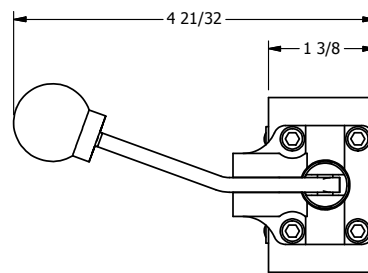

4

3

2

1

AAA
PRODUCTS
INTERNATIONAL

**AAA PRODUCTS
INTERNATIONAL**
7114 Harry Hines Blvd
Dallas, TX 75235

TITLE: 1/4" SIDE PORT, LEVER, 3 POS,
DETENT C, SPR CTR FROM A,
FLOAT CTR SPL, BENT LEVER RIGHT

DRAWING NO.:
DIM_HW2GBR