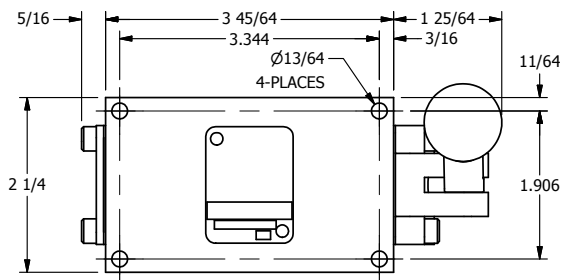

4

3

2

1

AAA
PRODUCTS
INTERNATIONAL

**AAA PRODUCTS
INTERNATIONAL**
7114 Harry Hines Blvd
Dallas, TX 75235

TITLE: 1/4" SIDE PORT, LEVER, 3 POS,
DETENT C, SPR CTR FROM A,
FLOAT CTR SPL, BENT LEVER RIGHT

DRAWING NO.:
DIM_HW2GBR