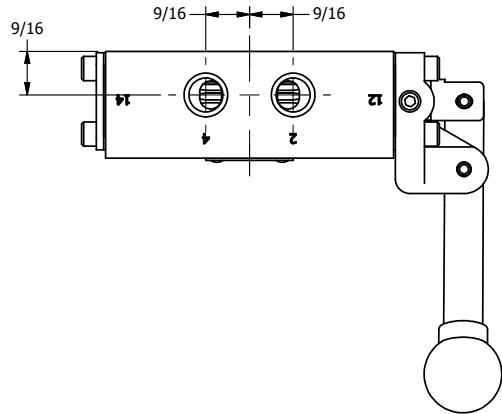

4

3

2

1

AAA
PRODUCTS
INTERNATIONAL

**AAA PRODUCTS
INTERNATIONAL**
7114 Harry Hines Blvd
Dallas, TX 75235

TITLE: 1/4" SIDE PORT, LEVER, 3 POS,
DETENT C, SPR CTR FROM A,
FLOAT CTR SPL, BENT LEVER RIGHT

DRAWING NO.:
DIM_HW2GBR