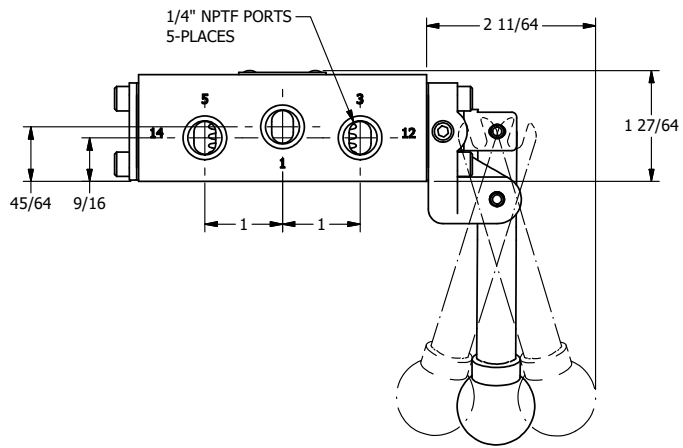

4

3

2

1

B

B

A

A

4

3

2

1

AAA
PRODUCTS
INTERNATIONAL

AAA PRODUCTS INTERNATIONAL
7114 Harry Hines Blvd
Dallas, TX 75235

TITLE: 1/4" SIDE PORT, LEVER, 3 POS,
DTNT C, REGEN SPR CTR FRM A,
BNT LVR LFT, 180D LVR

DRAWING NO.:
DIM_HW2GBLT

THE INFORMATION CONTAINED WITHIN THIS DOCUMENT IS PROPRIETARY TO AAA PRODUCTS AND MAY NOT BE DISCLOSED WITHOUT PRIOR WRITTEN CONSENT