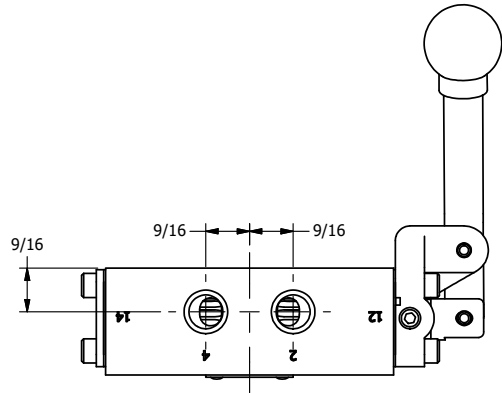

4

3

2

1

B

B

A

A

4

3

2

1

AAA
PRODUCTS
INTERNATIONAL

AAA PRODUCTS INTERNATIONAL
7114 Harry Hines Blvd
Dallas, TX 75235

TITLE: 1/4" SIDE PORT, LEVER, 3 POS,
DTNT C, REGEN SPR CTR FRM A,
BNT LVR LFT, 180D LVR

DRAWING NO.:
DIM_HW2GBLT

THE INFORMATION CONTAINED WITHIN THIS DOCUMENT IS PROPRIETARY TO AAA PRODUCTS AND MAY NOT BE DISCLOSED WITHOUT PRIOR WRITTEN CONSENT