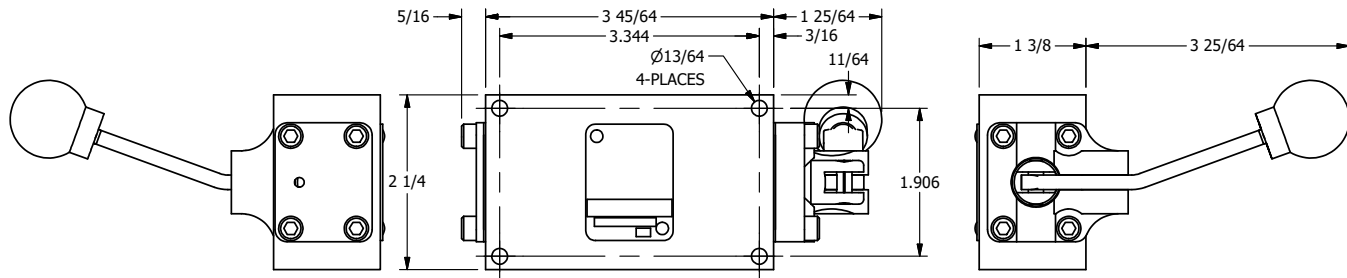

4

3

2

1

B

B

A

A

4

3

2

1

AAA
PRODUCTS
INTERNATIONAL

AAA PRODUCTS INTERNATIONAL
7114 Harry Hines Blvd
Dallas, TX 75235

TITLE: 1/4" SIDE PORT, LEVER, 3 POS,
DTNT C, REGEN SPR CTR FRM A,
BNT LVR LFT, 180D LVR

DRAWING NO.:
DIM_HW2GBLT

THE INFORMATION CONTAINED WITHIN THIS DOCUMENT IS PROPRIETARY TO AAA PRODUCTS AND MAY NOT BE DISCLOSED WITHOUT PRIOR WRITTEN CONSENT