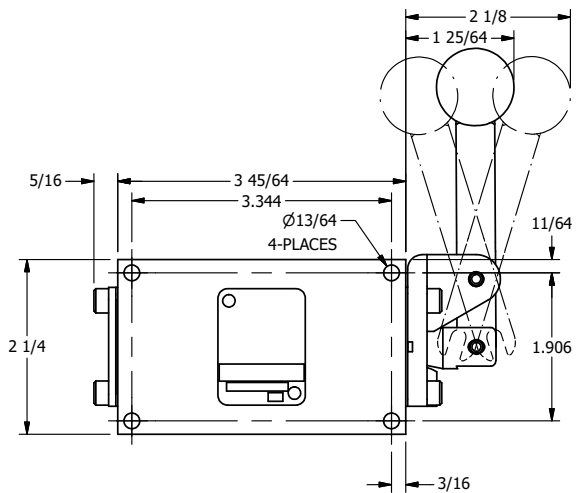

4

3

2

1

4

3

2

1

AAA
PRODUCTS
INTERNATIONAL

**AAA PRODUCTS
INTERNATIONAL**
7114 Harry Hines Blvd
Dallas, TX 75235

TITLE: 1/4" SIDE PORT, LEVER, 3 POS,
DTNT C, REGEN SPR CTR FRM A,
BNT LVR LFT, RED KNOB, 90D LVR

DRAWING NO.:
DIM_HW2GBLJR