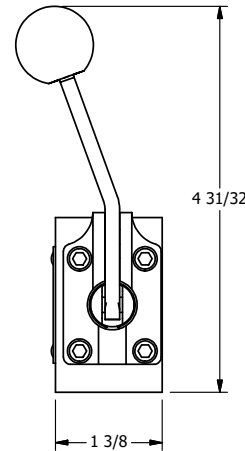

4

3

2

1

4

3

2

1

AAA
PRODUCTS
INTERNATIONAL

**AAA PRODUCTS
INTERNATIONAL**
7114 Harry Hines Blvd
Dallas, TX 75235

TITLE: 1/4" SIDE PORT, LEVER, 3 POS,
DTNT C, REGEN SPR CTR FRM A,
BNT LVR LFT, RED KNOB, 90D LVR

DRAWING NO.:
DIM_HW2GBLJR