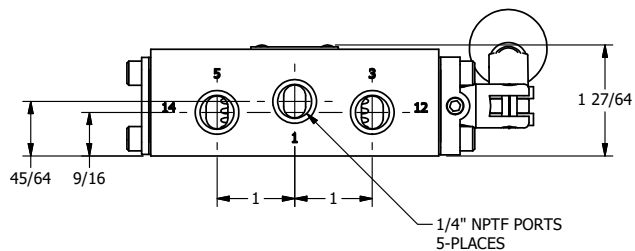

4

3

2

1

4

3

2

1

AAA
PRODUCTS
INTERNATIONAL

**AAA PRODUCTS
INTERNATIONAL**
7114 Harry Hines Blvd
Dallas, TX 75235

TITLE: 1/4" SIDE PORT, LEVER, 3 POS,
DTNT C, REGEN SPR CTR FRM A,
BNT LVR LFT, RED KNOB, 90D LVR

DRAWING NO.:
DIM_HW2GBLJR

THE INFORMATION CONTAINED WITHIN THIS DOCUMENT IS PROPRIETARY TO AAA PRODUCTS AND MAY NOT BE DISCLOSED WITHOUT PRIOR WRITTEN CONSENT