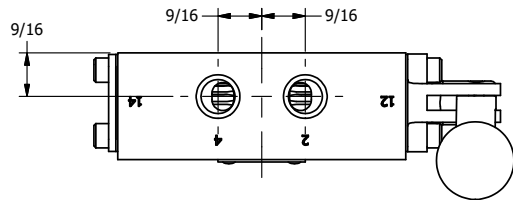

4

3

2

1

4

3

2

1

AAA
PRODUCTS
INTERNATIONAL

**AAA PRODUCTS
INTERNATIONAL**
7114 Harry Hines Blvd
Dallas, TX 75235

TITLE: 1/4" SIDE PORT, LEVER, 3 POS,
DTNT C, REGEN SPR CTR FRM A,
BNT LVR LFT, RED KNOB, 90D LVR

DRAWING NO.:
DIM_HW2GBLJR