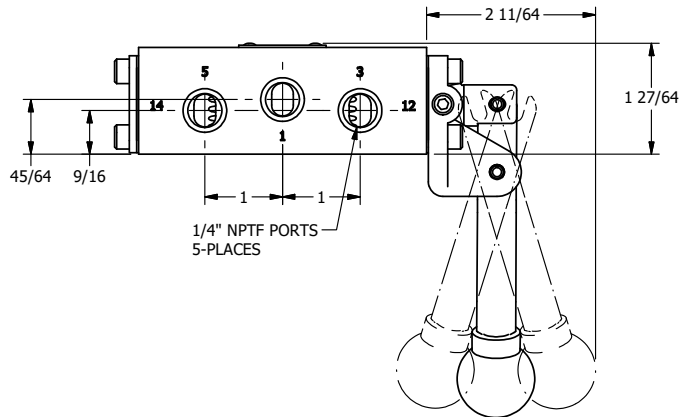

4

3

2

1

B

B

A

A

4

3

2

1

AAA
PRODUCTS
INTERNATIONAL

**AAA PRODUCTS
INTERNATIONAL**
7114 Harry Hines Blvd
Dallas, TX 75235

TITLE: 1/4" SIDE PORT, LEVER, 3 POS,
DTNT C, REGEN SPR CTR FRM A,
BNT LVR LFT, HVY DUTY, 180D LVR

DRAWING NO.:
DIM_HW2GBLHT

THE INFORMATION CONTAINED WITHIN THIS DOCUMENT IS PROPRIETARY TO AAA PRODUCTS AND MAY NOT BE DISCLOSED WITHOUT PRIOR WRITTEN CONSENT