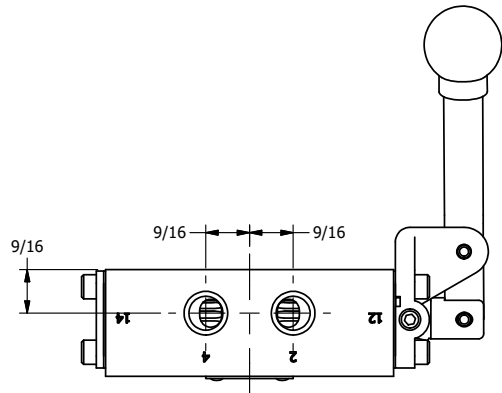

4

3

2

1

B

B

A

A

4

3

2

1

AAA
PRODUCTS
INTERNATIONAL

**AAA PRODUCTS
INTERNATIONAL**
7114 Harry Hines Blvd
Dallas, TX 75235

TITLE: 1/4" SIDE PORT, LEVER, 3 POS,
DTNT C, REGEN SPR CTR FRM A,
BNT LVR LFT, HVY DUTY, 180D LVR

DRAWING NO.:
DIM_HW2GBLHT

THE INFORMATION CONTAINED WITHIN THIS DOCUMENT IS PROPRIETARY TO AAA PRODUCTS AND MAY NOT BE DISCLOSED WITHOUT PRIOR WRITTEN CONSENT