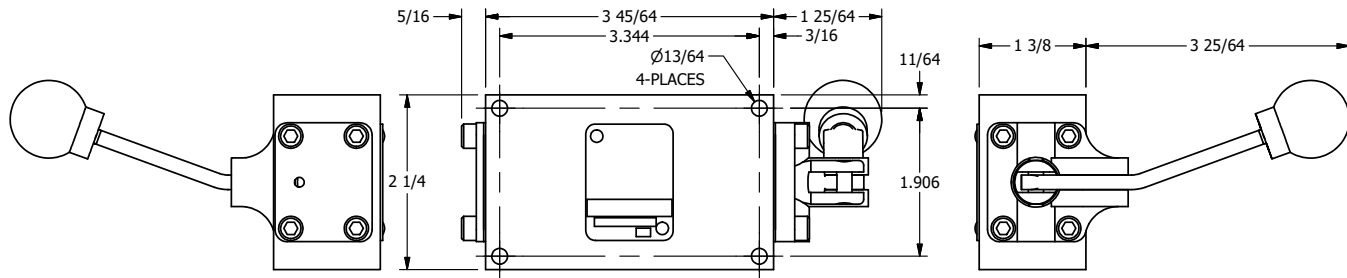

4

3

2

1

B

B

A

A

4

3

2

1

AAA
PRODUCTS
INTERNATIONAL

**AAA PRODUCTS
INTERNATIONAL**
7114 Harry Hines Blvd
Dallas, TX 75235

TITLE: 1/4" SIDE PORT, LEVER, 3 POS,
DTNT C, REGEN SPR CTR FRM A,
BNT LVR LFT, HVY DUTY, 180D LVR

DRAWING NO.:
DIM_HW2GBLHT

THE INFORMATION CONTAINED WITHIN THIS DOCUMENT IS PROPRIETARY TO AAA PRODUCTS AND MAY NOT BE DISCLOSED WITHOUT PRIOR WRITTEN CONSENT