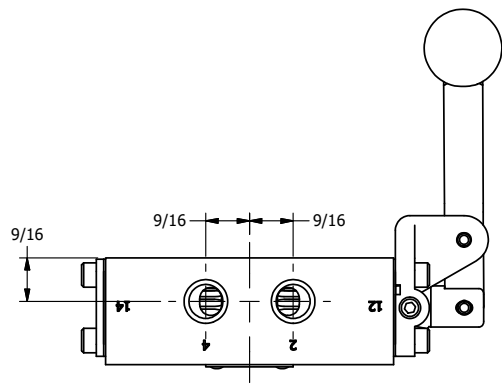

4

3

2

1

B

B

A

A

4

3

2

1

AAA
PRODUCTS
INTERNATIONAL

**AAA PRODUCTS
INTERNATIONAL**
7114 Harry Hines Blvd
Dallas, TX 75235

TITLE: 1/4" SIDE PORT, LEVER, 3 POS,
SPR REGEN CTR FRM A, DTNT C,
BNT LVR LFT, HVY DTY, RD KNB, 180D

DRAWING NO.:
DIM_HW2GBLHJT

THE INFORMATION CONTAINED WITHIN THIS DOCUMENT IS PROPRIETARY TO AAA PRODUCTS AND MAY NOT BE DISCLOSED WITHOUT PRIOR WRITTEN CONSENT