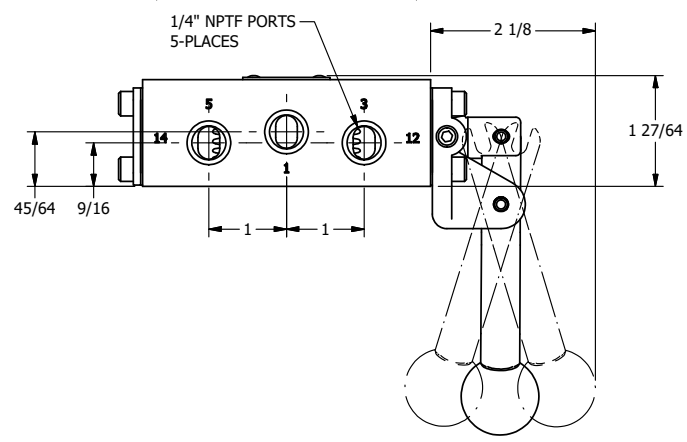

4

3

2

1

B

B

A

A

4

3

2

1

AAA
PRODUCTS
INTERNATIONAL

**AAA PRODUCTS
INTERNATIONAL**
7114 Harry Hines Blvd
Dallas, TX 75235

TITLE: 1/4" SIDE PORT, LEVER, 3 POS,
SPR REGEN CTR FRM A, DTNT C,
BNT LVR LFT, HVY DTY, RD KNB, 180D

DRAWING NO.:
DIM_HW2GBLHJT

THE INFORMATION CONTAINED WITHIN THIS DOCUMENT IS PROPRIETARY TO AAA PRODUCTS AND MAY NOT BE DISCLOSED WITHOUT PRIOR WRITTEN CONSENT