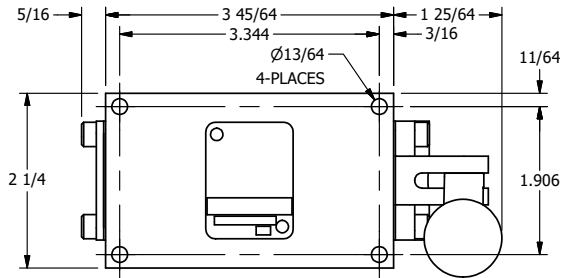

4

3

2

1

**AAA**  
PRODUCTS  
INTERNATIONAL

**AAA PRODUCTS INTERNATIONAL**  
7114 Harry Hines Blvd  
Dallas, TX 75235

TITLE: 1/4" SIDE PORT, LEVER, 3 POS,  
DTNT C, REGEN SPR CTR FRM A,  
BNT LVR LFT, HVY DUTY, RED KNOB

DRAWING NO.:  
DIM\_HW2GBLHJ

THE INFORMATION CONTAINED WITHIN THIS DOCUMENT IS PROPRIETARY TO AAA PRODUCTS AND MAY NOT BE DISCLOSED WITHOUT PRIOR WRITTEN CONSENT

4

3

2

1

B

B