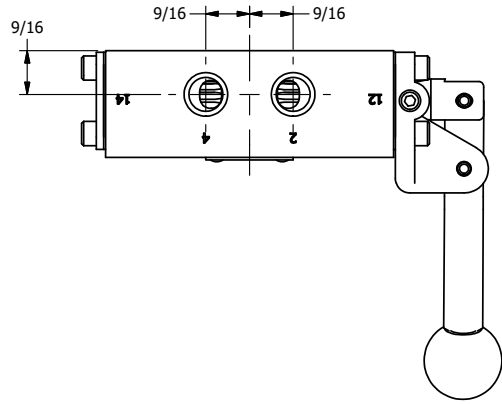

4

3

2

1

**AAA**  
PRODUCTS  
INTERNATIONAL

**AAA PRODUCTS INTERNATIONAL**  
7114 Harry Hines Blvd  
Dallas, TX 75235

TITLE: 1/4" SIDE PORT, LEVER, 3 POS,  
DTNT C, REGEN SPR CTR FRM A,  
BNT LVR LFT, HVY DUTY, RED KNOB

DRAWING NO.:  
DIM\_HW2GBLHJ

THE INFORMATION CONTAINED WITHIN THIS DOCUMENT IS PROPRIETARY TO AAA PRODUCTS AND MAY NOT BE DISCLOSED WITHOUT PRIOR WRITTEN CONSENT

4

3

2

1

B

B