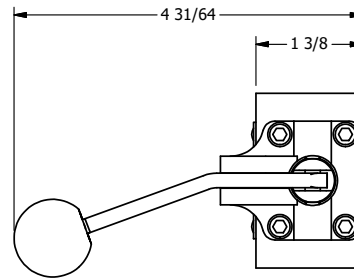

4

3

2

1

**AAA**  
PRODUCTS  
INTERNATIONAL

**AAA PRODUCTS INTERNATIONAL**  
7114 Harry Hines Blvd  
Dallas, TX 75235

TITLE: 1/4" SIDE PORT, LEVER, 3 POS,  
DTNT C, REGEN SPR CTR FRM A,  
BNT LVR LFT, HVY DUTY, RED KNOB

DRAWING NO.:  
DIM\_HW2GBLHJ

THE INFORMATION CONTAINED WITHIN THIS DOCUMENT IS PROPRIETARY TO AAA PRODUCTS AND MAY NOT BE DISCLOSED WITHOUT PRIOR WRITTEN CONSENT

4

3

2

1

B

B