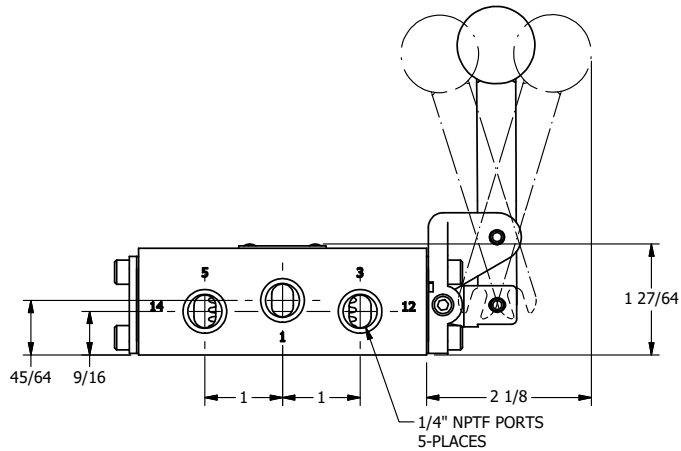

4

3

2

1

**AAA**  
PRODUCTS  
INTERNATIONAL

**AAA PRODUCTS INTERNATIONAL**  
7114 Harry Hines Blvd  
Dallas, TX 75235

TITLE: 1/4" SIDE PORT, LEVER, 3 POS,  
DTNT C, REGEN SPR CTR FRM A,  
BNT LVR LFT, HVY DUTY, RED KNOB

DRAWING NO.:  
DIM\_HW2GBLHJ

THE INFORMATION CONTAINED WITHIN THIS DOCUMENT IS PROPRIETARY TO AAA PRODUCTS AND MAY NOT BE DISCLOSED WITHOUT PRIOR WRITTEN CONSENT

4

3

2

1

B

B