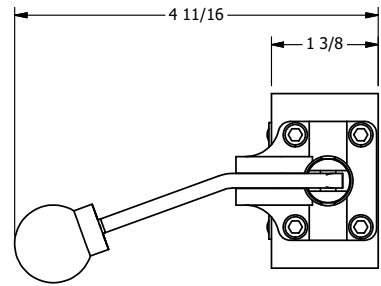

4

3

2

1

4

3

2

1

AAA
PRODUCTS
INTERNATIONAL

**AAA PRODUCTS
INTERNATIONAL**
7114 Harry Hines Blvd
Dallas, TX 75235

TITLE: 1/4" SIDE PORT, LEVER, 3 POS,
DTNT C, REGEN SPR CTR FRM A,
BNT LVR LFT, HVY DUTY

DRAWING NO.:
DIM_HW2GBLH