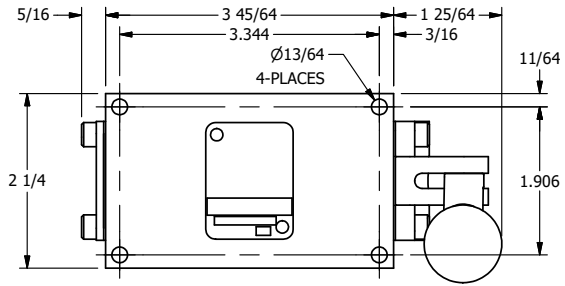

4

3

2

1

4

3

2

1

AAA
PRODUCTS
INTERNATIONAL

**AAA PRODUCTS
INTERNATIONAL**
7114 Harry Hines Blvd
Dallas, TX 75235

TITLE: 1/4" SIDE PORT, LEVER, 3 POS,
DTNT C, REGEN SPR CTR FRM A,
BNT LVR LFT, HVY DUTY

DRAWING NO.:
DIM_HW2GBLH