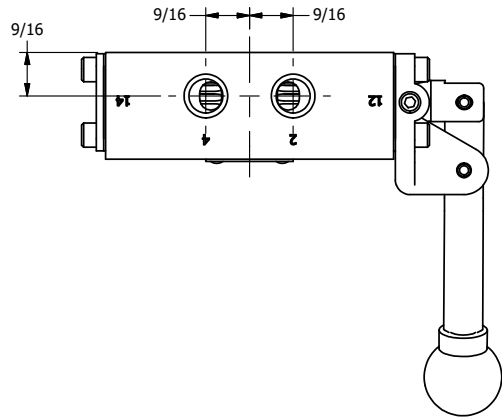

4

3

2

1

4

3

2

1

AAA
PRODUCTS
INTERNATIONAL

**AAA PRODUCTS
INTERNATIONAL**
7114 Harry Hines Blvd
Dallas, TX 75235

TITLE: 1/4" SIDE PORT, LEVER, 3 POS,
DTNT C, REGEN SPR CTR FRM A,
BNT LVR LFT, HVY DUTY

DRAWING NO.:
DIM_HW2GBLH