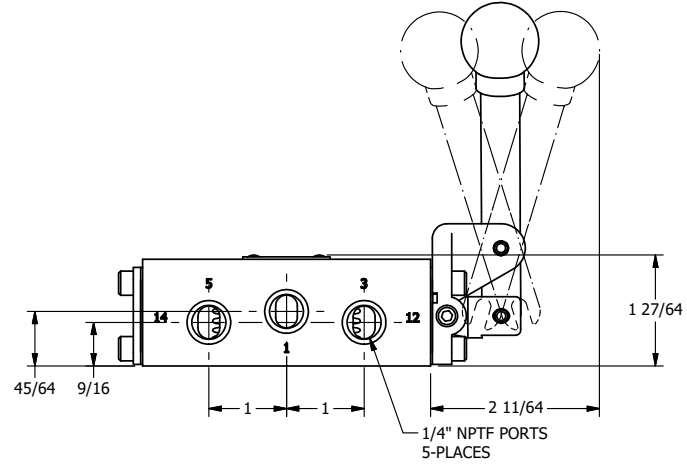

4

3

2

1

4

3

2

1

AAA
PRODUCTS
INTERNATIONAL

**AAA PRODUCTS
INTERNATIONAL**
7114 Harry Hines Blvd
Dallas, TX 75235

TITLE: 1/4" SIDE PORT, LEVER, 3 POS,
DTNT C, REGEN SPR CTR FRM A,
BNT LVR LFT, HVY DUTY

DRAWING NO.:
DIM_HW2GBLH