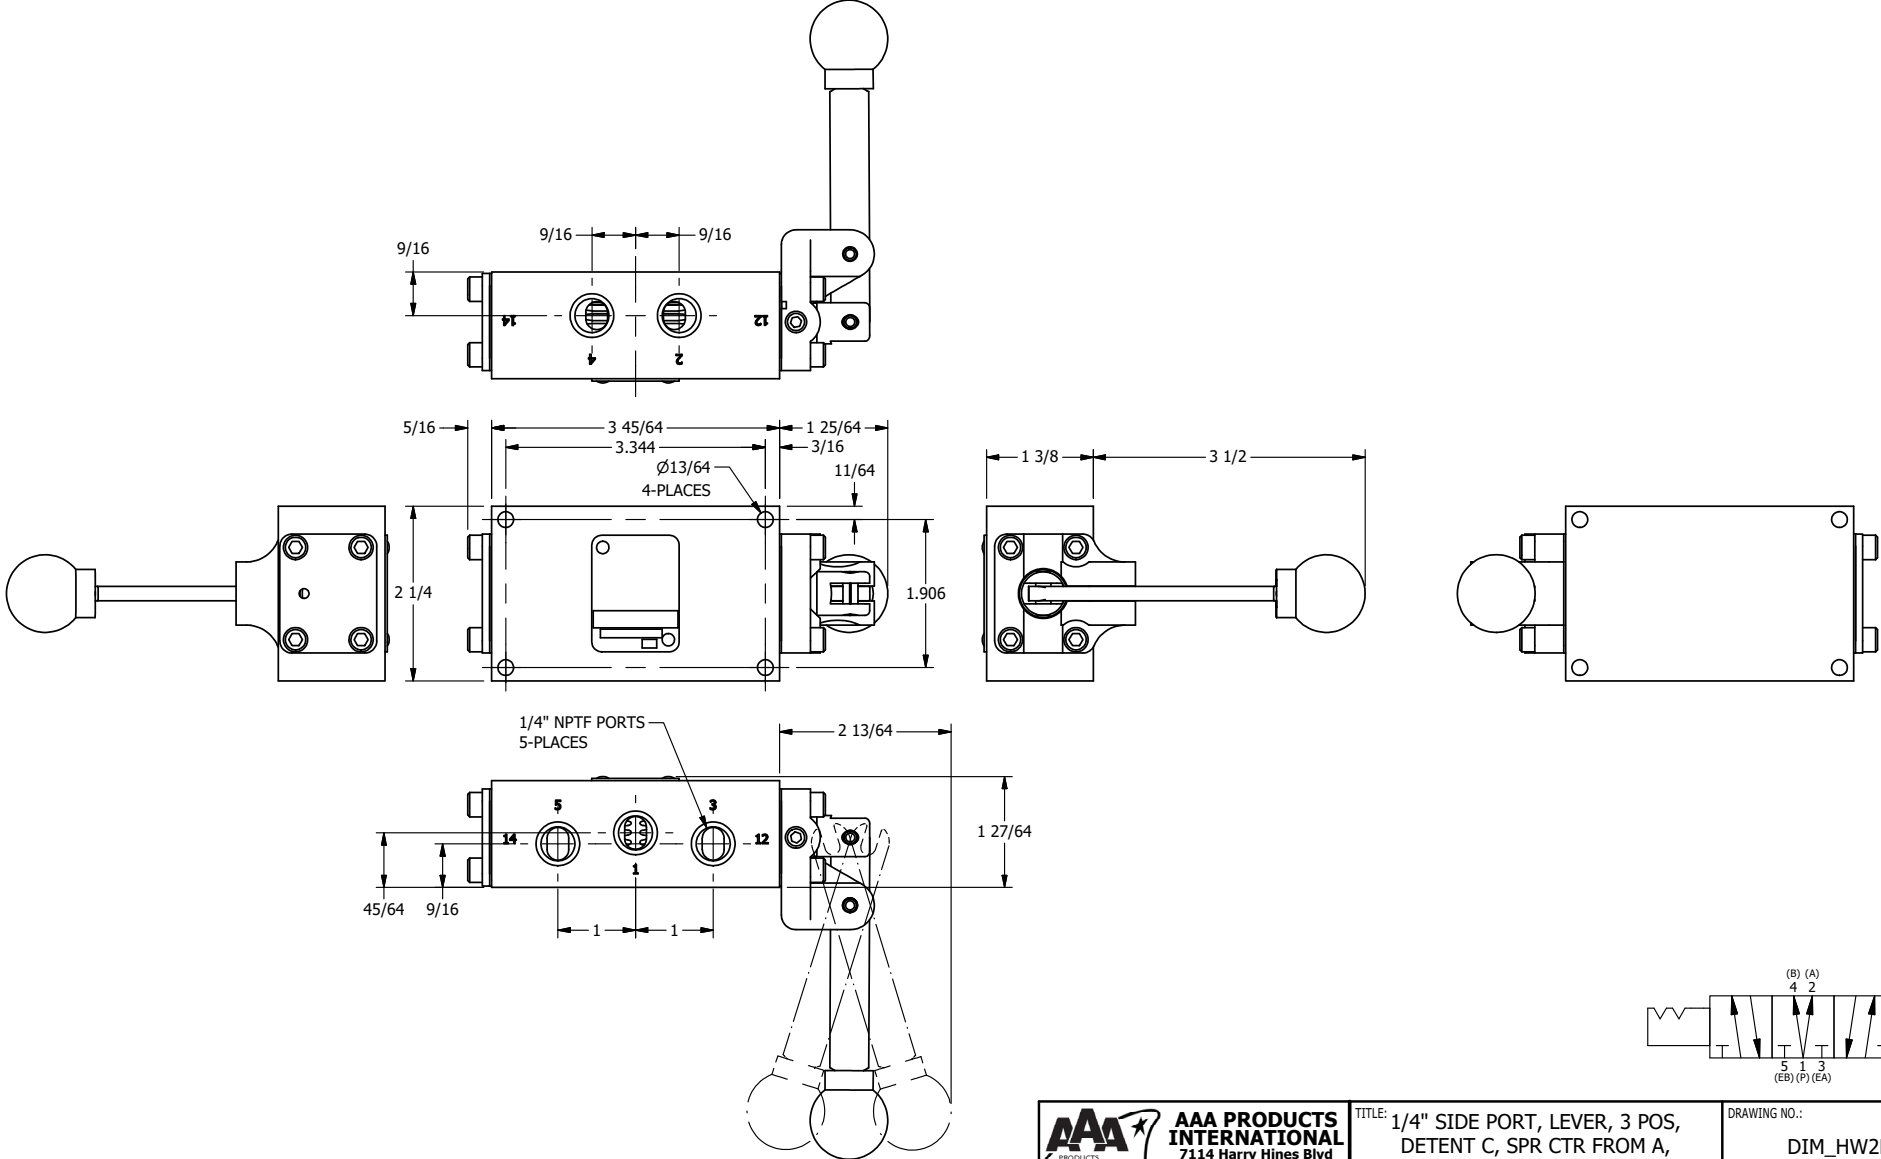

**AAA**  
PRODUCTS  
INTERNATIONAL

**AAA PRODUCTS  
INTERNATIONAL**  
7114 Harry Hines Blvd  
Dallas, TX 75235

TITLE: 1/4" SIDE PORT, LEVER, 3 POS,  
DETENT C, SPR CTR FROM A,  
REGEN CTR SPL, 180D LEVER