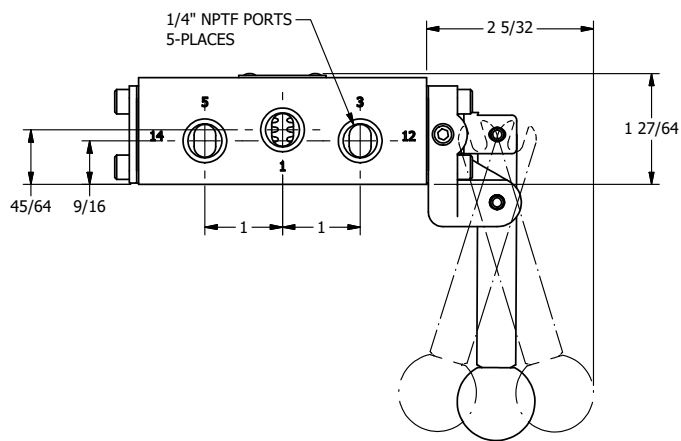

4

3

2

1

B

B

A

A

4

3

2

1

AAA
PRODUCTS
INTERNATIONAL

**AAA PRODUCTS
INTERNATIONAL**
7114 Harry Hines Blvd
Dallas, TX 75235

TITLE: 1/4" SIDE PORT, LEVER, 3 POS,
DTNT C, REGEN SPR CTR FRM A,
RED KNOB, 180D LVR

DRAWING NO.:
DIM_HW2DJT

THE INFORMATION CONTAINED WITHIN THIS DOCUMENT IS PROPRIETARY TO AAA PRODUCTS AND MAY NOT BE DISCLOSED WITHOUT PRIOR WRITTEN CONSENT