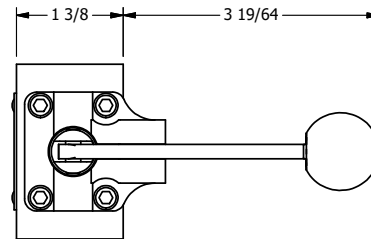

4

3

2

1

B

B

A

A

4

3

2

1

AAA
PRODUCTS
INTERNATIONAL

**AAA PRODUCTS
INTERNATIONAL**
7114 Harry Hines Blvd
Dallas, TX 75235

TITLE: 1/4" SIDE PORT, LEVER, 3 POS,
DTNT C, REGEN SPR CTR FRM A,
RED KNOB, 180D LVR

DRAWING NO.:
DIM_HW2DJT

THE INFORMATION CONTAINED WITHIN THIS DOCUMENT IS PROPRIETARY TO AAA PRODUCTS AND MAY NOT BE DISCLOSED WITHOUT PRIOR WRITTEN CONSENT