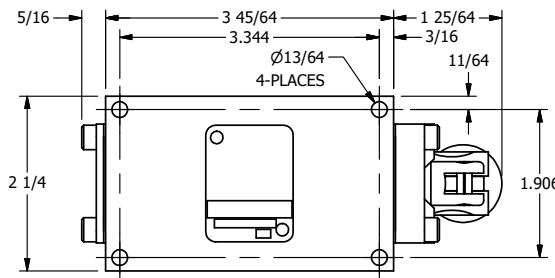

4

3

2

1

B

B

A

A

4

3

2

1

AAA
PRODUCTS
INTERNATIONAL

**AAA PRODUCTS
INTERNATIONAL**
7114 Harry Hines Blvd
Dallas, TX 75235

TITLE: 1/4" SIDE PORT, LEVER, 3 POS,
DTNT C, REGEN SPR CTR FRM A,
RED KNOB, 180D LVR

DRAWING NO.:
DIM_HW2DJT

THE INFORMATION CONTAINED WITHIN THIS DOCUMENT IS PROPRIETARY TO AAA PRODUCTS AND MAY NOT BE DISCLOSED WITHOUT PRIOR WRITTEN CONSENT