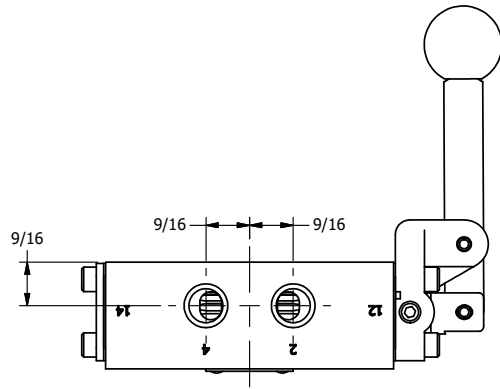

4

3

2

1

B

B

A

A

4

3

2

1

AAA
PRODUCTS
INTERNATIONAL

**AAA PRODUCTS
INTERNATIONAL**
7114 Harry Hines Blvd
Dallas, TX 75235

TITLE: 1/4" SIDE PORT, LEVER, 3 POS,
DTNT C, REGEN SPR CTR FRM A,
RED KNOB, 180D LVR

DRAWING NO.:
DIM_HW2DJT

THE INFORMATION CONTAINED WITHIN THIS DOCUMENT IS PROPRIETARY TO AAA PRODUCTS AND MAY NOT BE DISCLOSED WITHOUT PRIOR WRITTEN CONSENT