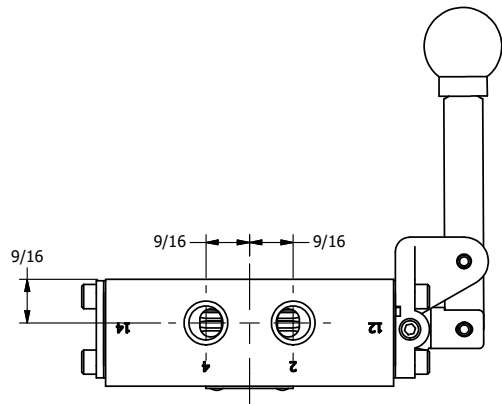

AAA
PRODUCTS
INTERNATIONAL

**AAA PRODUCTS
INTERNATIONAL**
7114 Harry Hines Blvd
Dallas, TX 75235

TITLE: 1/4" SIDE PORT, LEVER, 3 POS,
DTNT C, REGEN SPR CTR FRM A,
HVY DUTY, 180D LVR

DRAWING NO.:
DIM_HW2DHT