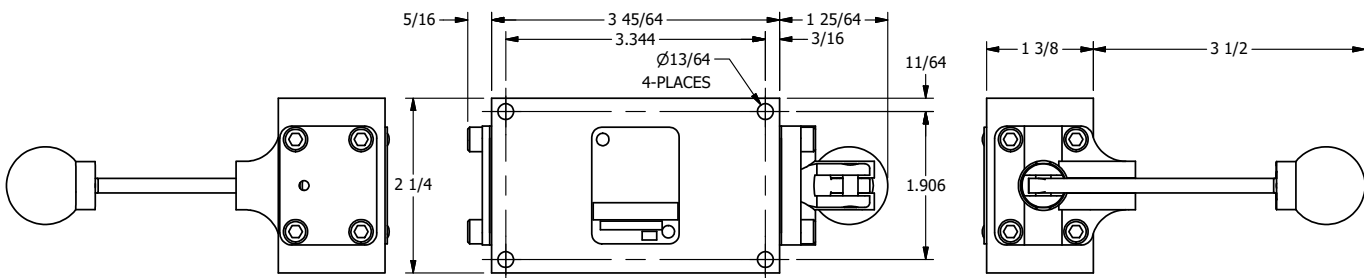

AAA
PRODUCTS
INTERNATIONAL

**AAA PRODUCTS
INTERNATIONAL**
7114 Harry Hines Blvd
Dallas, TX 75235

TITLE: 1/4" SIDE PORT, LEVER, 3 POS,
DTNT C, REGEN SPR CTR FRM A,
HVY DUTY, 180D LVR

DRAWING NO.:
DIM_HW2DHT