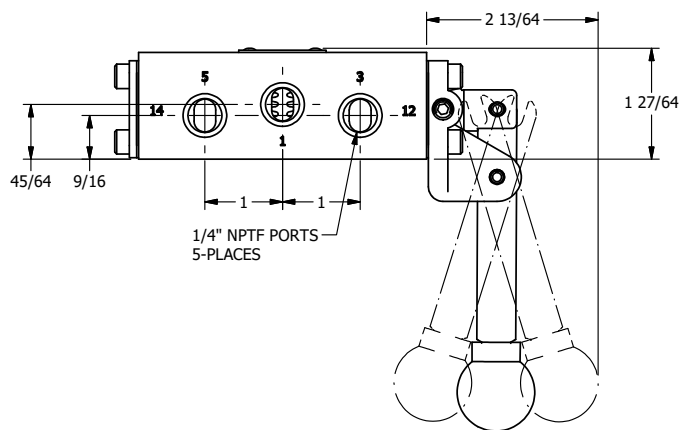

AAA
PRODUCTS
INTERNATIONAL

**AAA PRODUCTS
INTERNATIONAL**
7114 Harry Hines Blvd
Dallas, TX 75235

TITLE: 1/4" SIDE PORT, LEVER, 3 POS,
DTNT C, REGEN SPR CTR FRM A,
HVY DUTY, 180D LVR

DRAWING NO.:
DIM_HW2DHT