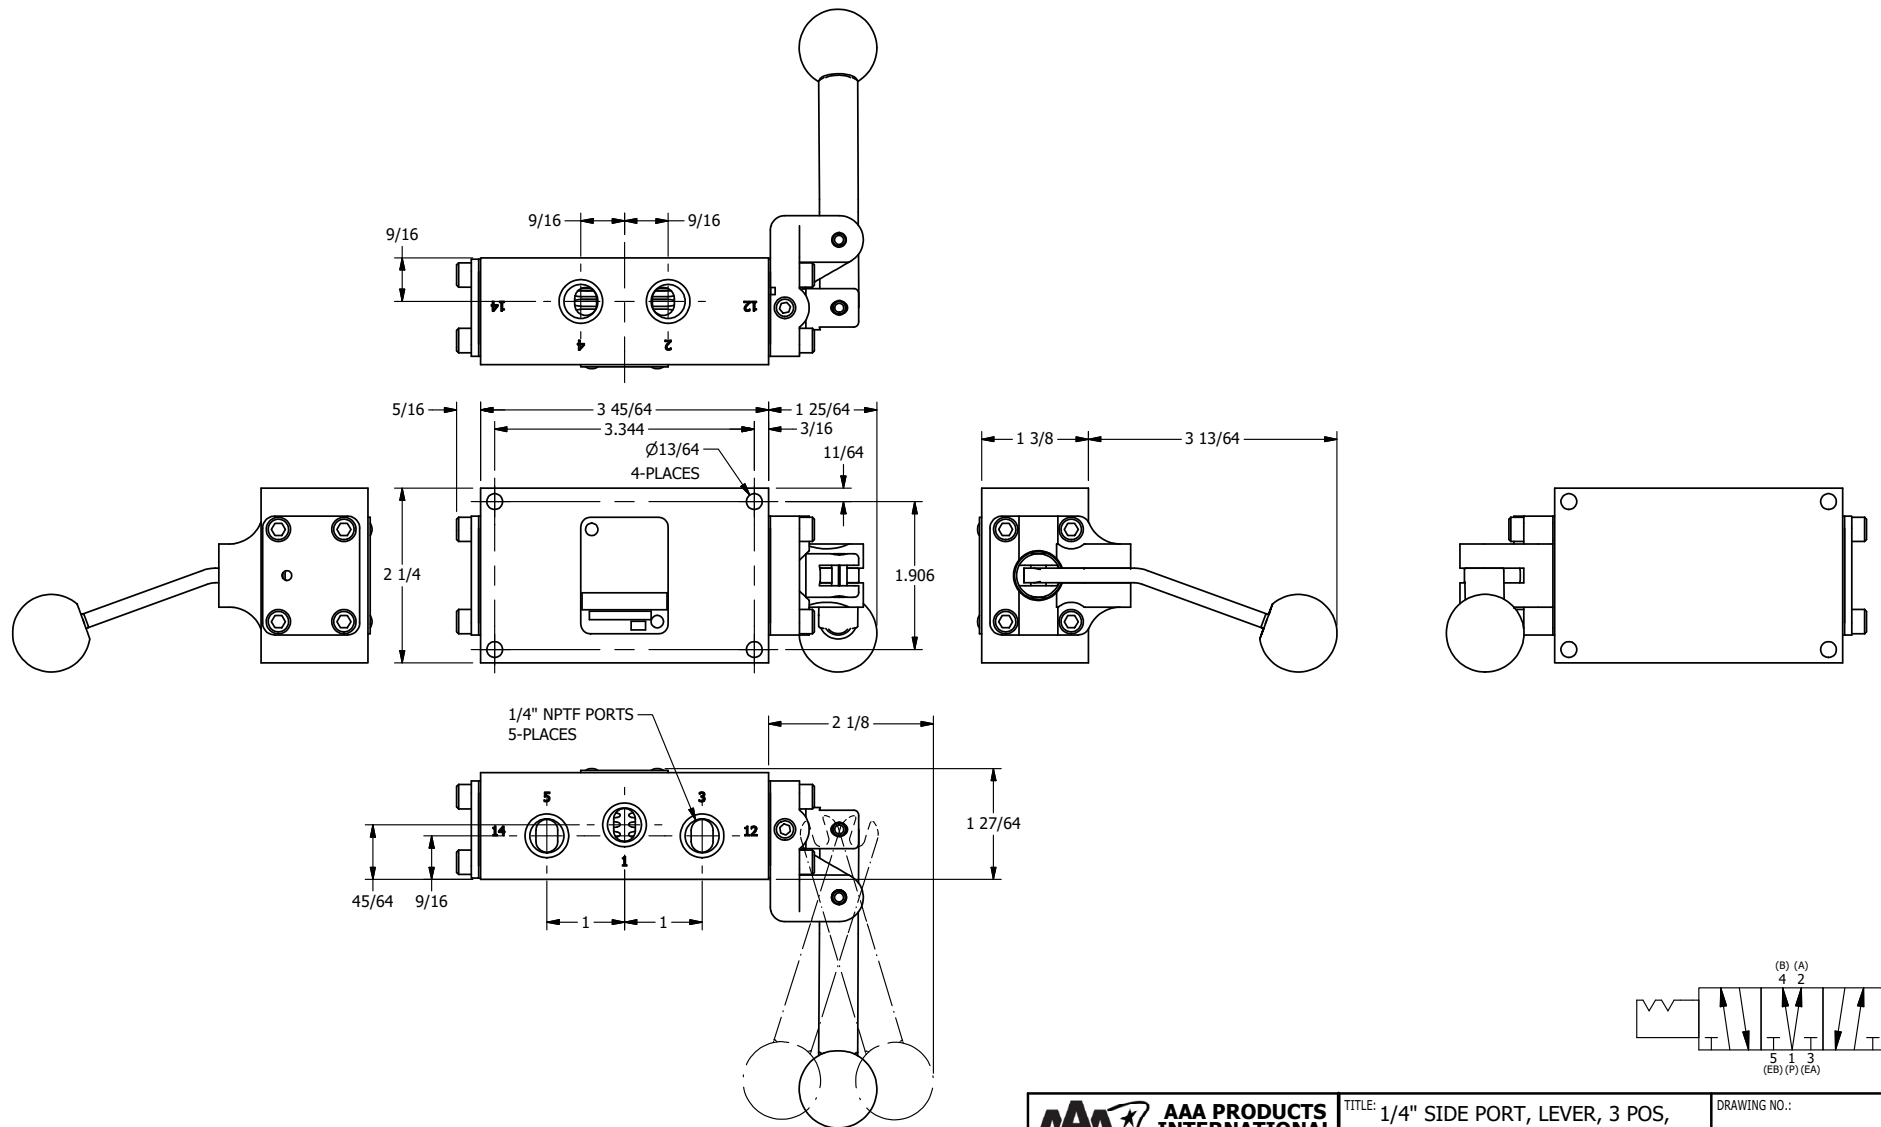

4

3

2

1

B

B

A

A

**AAA**  
PRODUCTS  
INTERNATIONAL

**AAA PRODUCTS  
INTERNATIONAL**  
7114 Harry Hines Blvd  
Dallas, TX 75235

TITLE: 1/4" SIDE PORT, LEVER, 3 POS,  
DTNT C, REGEN SPR CTR FRM A,  
BNT LVR RGH, RED KNOB, 180D LVR

DRAWING NO.:  
DIM\_HW2DBRJT

THE INFORMATION CONTAINED WITHIN THIS DOCUMENT IS PROPRIETARY TO AAA PRODUCTS AND MAY NOT BE DISCLOSED WITHOUT PRIOR WRITTEN CONSENT