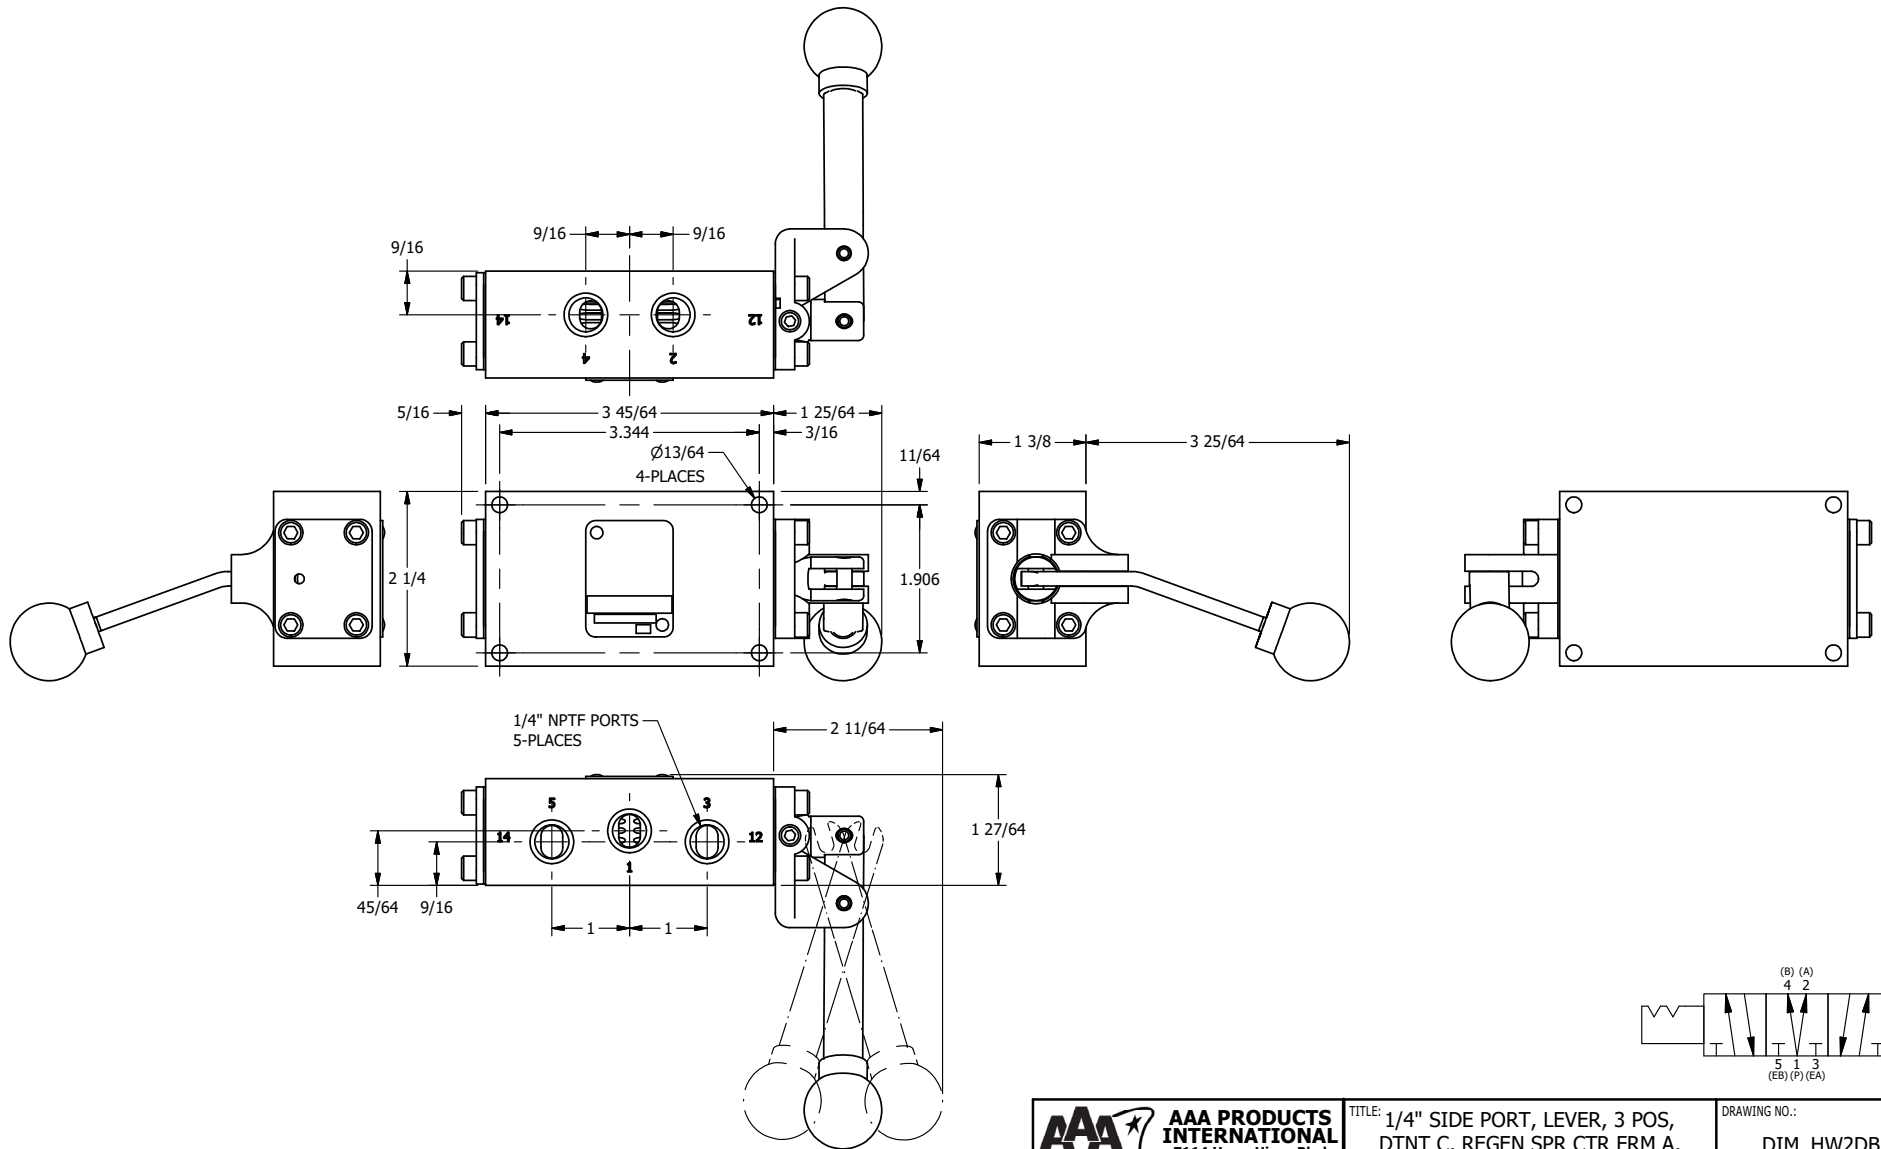

4

3

2

1

B

B

A

A

**AAA**  
PRODUCTS  
INTERNATIONAL

**AAA PRODUCTS  
INTERNATIONAL**  
7114 Harry Hines Blvd  
Dallas, TX 75235

TITLE: 1/4" SIDE PORT, LEVER, 3 POS,  
DTNT C, REGEN SPR CTR FRM A,  
BNT LVR RGT, HVY DUTY, 180D LVR

DRAWING NO.:  
DIM\_HW2DBRHT

THE INFORMATION CONTAINED WITHIN THIS DOCUMENT IS PROPRIETARY TO AAA PRODUCTS AND MAY NOT BE DISCLOSED WITHOUT PRIOR WRITTEN CONSENT

4

3

2

1