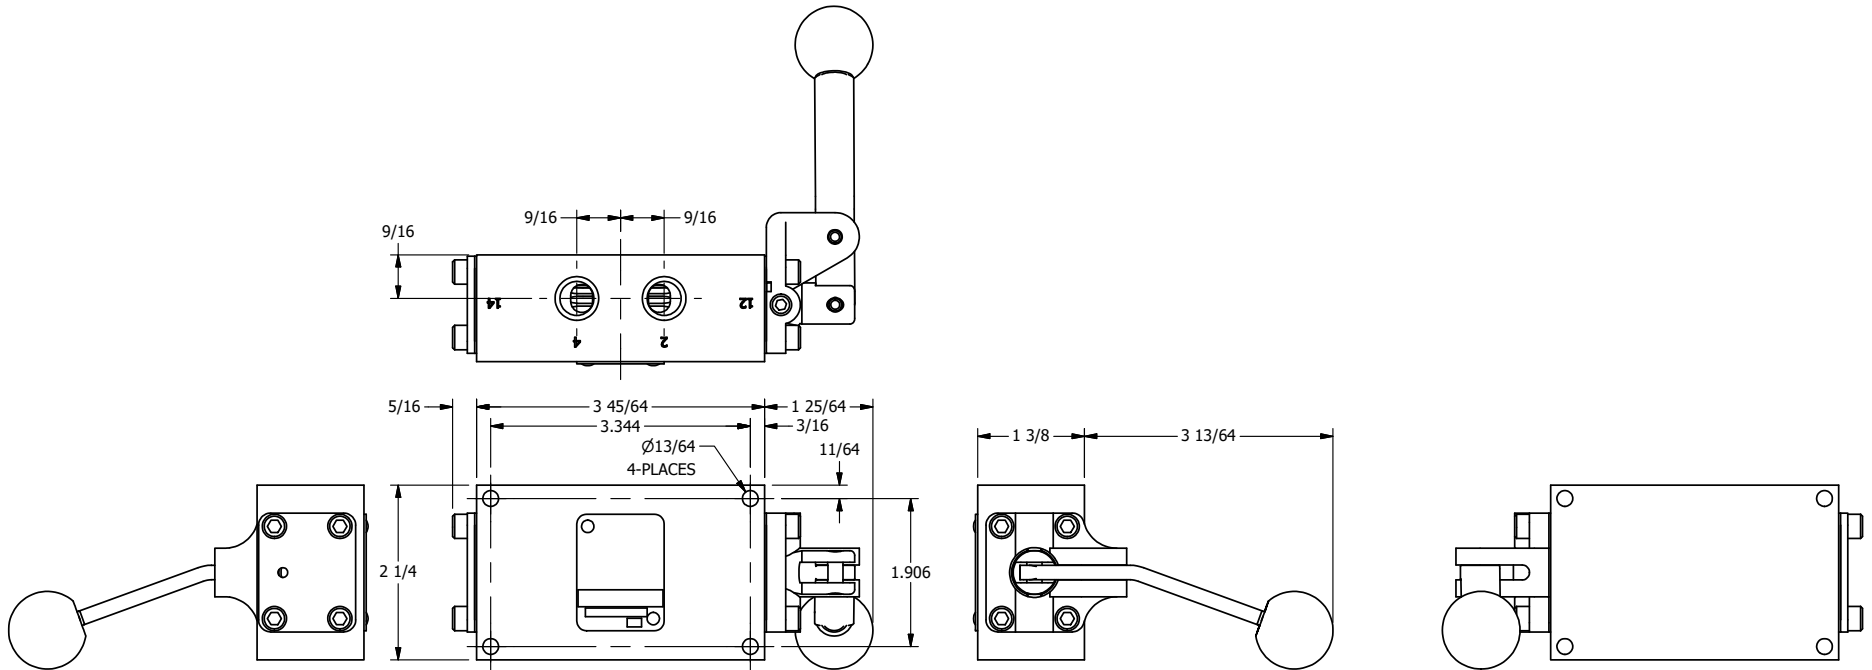

4

3

2

1

B

B

A

A

AAA
PRODUCTS
INTERNATIONAL

AAA PRODUCTS INTERNATIONAL
7114 Harry Hines Blvd
Dallas, TX 75235

TITLE: 1/4" SIDE PORT, LEVER, 3 POS,
SPR REGEN CTR FRM A, DTNT C,
BNT LVR RT, HVY DTY, RD KNB, 180D

DRAWING NO.:
DIM_HW2DBRHJT

THE INFORMATION CONTAINED WITHIN THIS DOCUMENT IS PROPRIETARY TO AAA PRODUCTS AND MAY NOT BE DISCLOSED WITHOUT PRIOR WRITTEN CONSENT

4

3

2

1