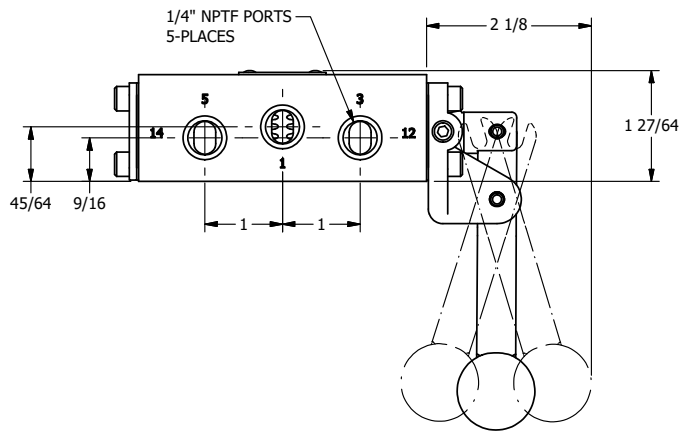

**AAA**  
PRODUCTS  
INTERNATIONAL

**AAA PRODUCTS INTERNATIONAL**  
7114 Harry Hines Blvd  
Dallas, TX 75235

TITLE: 1/4" SIDE PORT, LEVER, 3 POS,  
SPR REGEN CTR FRM A, DTNT C,  
BNT LVR RT, HVY DTY, RD KNB, 180D