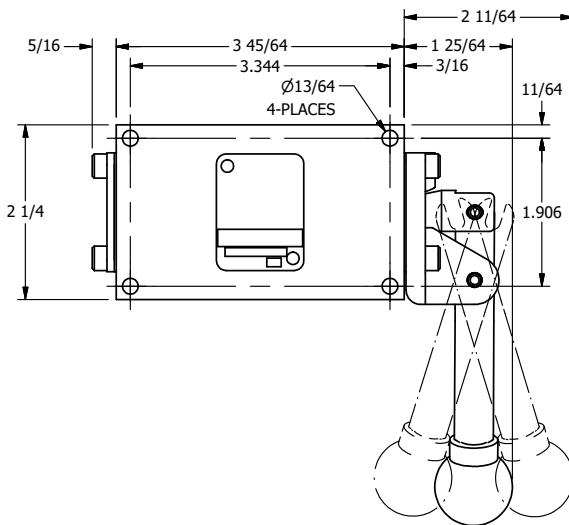

4

3

2

1

AAA
PRODUCTS
INTERNATIONAL

**AAA PRODUCTS
INTERNATIONAL**
7114 Harry Hines Blvd
Dallas, TX 75235

TITLE: 1/4" SIDE PORT, LEVER, 3 POS,
DTNT C, REGEN SPR CTR FRM A,
BNT LVR LFT, 270D LVR

DRAWING NO.:
DIM_HW2DBLRT