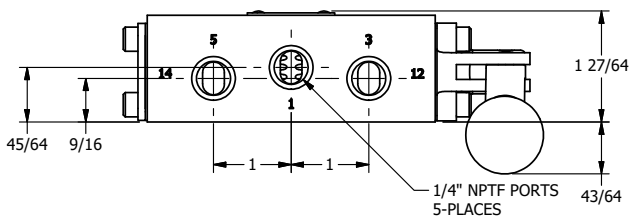

4

3

2

1

AAA
PRODUCTS
INTERNATIONAL

**AAA PRODUCTS
INTERNATIONAL**
7114 Harry Hines Blvd
Dallas, TX 75235

TITLE: 1/4" SIDE PORT, LEVER, 3 POS,
DTNT C, REGEN SPR CTR FRM A,
BNT LVR LFT, 270D LVR

DRAWING NO.:
DIM_HW2DBLRT