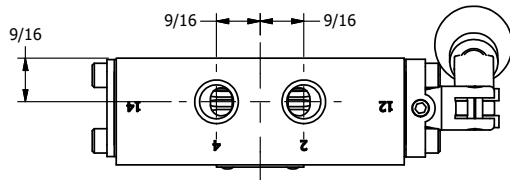

4

3

2

1

AAA
PRODUCTS
INTERNATIONAL

**AAA PRODUCTS
INTERNATIONAL**
7114 Harry Hines Blvd
Dallas, TX 75235

TITLE: 1/4" SIDE PORT, LEVER, 3 POS,
DTNT C, REGEN SPR CTR FRM A,
BNT LVR LFT, 270D LVR

DRAWING NO.:
DIM_HW2DBLRT