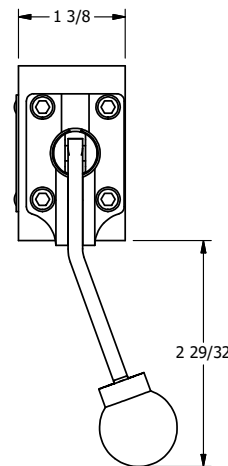

4

3

2

1

AAA
PRODUCTS
INTERNATIONAL

**AAA PRODUCTS
INTERNATIONAL**
7114 Harry Hines Blvd
Dallas, TX 75235

TITLE: 1/4" SIDE PORT, LEVER, 3 POS,
DTNT C, REGEN SPR CTR FRM A,
BNT LVR LFT, 270D LVR

DRAWING NO.:
DIM_HW2DBLRT