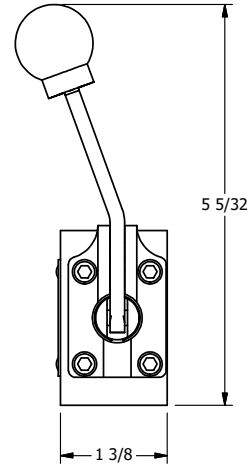

4

3

2

1

**AAA**  
PRODUCTS  
INTERNATIONAL

**AAA PRODUCTS  
INTERNATIONAL**  
7114 Harry Hines Blvd  
Dallas, TX 75235

TITLE: 1/4" SIDE PORT, LEVER, 3 POS,  
DTNT C, REGEN SPR CTR FRM A,  
BNT LVR LFT, 90D LVR

DRAWING NO.:  
DIM\_HW2DBLR

THE INFORMATION CONTAINED WITHIN THIS DOCUMENT IS PROPRIETARY TO AAA PRODUCTS AND MAY NOT BE DISCLOSED WITHOUT PRIOR WRITTEN CONSENT

4

3

2

1

B

B