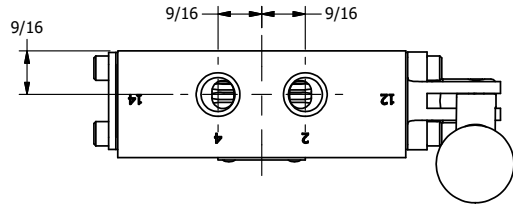

4

3

2

1

**AAA**  
PRODUCTS  
INTERNATIONAL

**AAA PRODUCTS  
INTERNATIONAL**  
7114 Harry Hines Blvd  
Dallas, TX 75235

TITLE: 1/4" SIDE PORT, LEVER, 3 POS,  
DTNT C, REGEN SPR CTR FRM A,  
BNT LVR LFT, 90D LVR