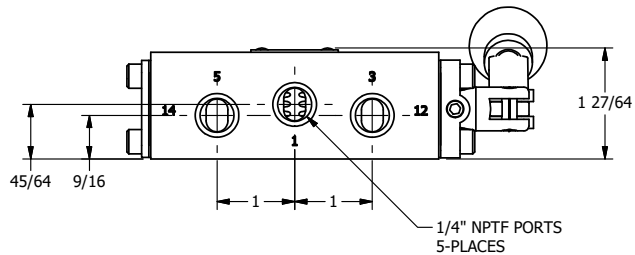

4

3

2

1

**AAA**  
PRODUCTS  
INTERNATIONAL

**AAA PRODUCTS  
INTERNATIONAL**  
7114 Harry Hines Blvd  
Dallas, TX 75235

TITLE: 1/4" SIDE PORT, LEVER, 3 POS,  
DTNT C, REGEN SPR CTR FRM A,  
BNT LVR LFT, 90D LVR

DRAWING NO.:  
DIM\_HW2DBLR

THE INFORMATION CONTAINED WITHIN THIS DOCUMENT IS PROPRIETARY TO AAA PRODUCTS AND MAY NOT BE DISCLOSED WITHOUT PRIOR WRITTEN CONSENT

4

3

2

1

B

B