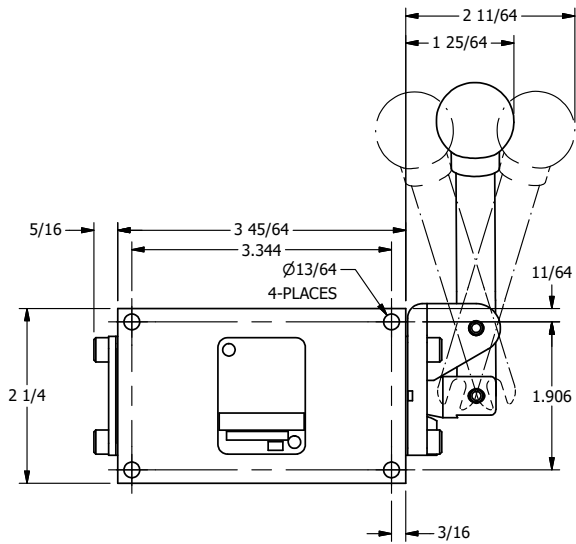

4

3

2

1

**AAA**  
PRODUCTS  
INTERNATIONAL

**AAA PRODUCTS  
INTERNATIONAL**  
7114 Harry Hines Blvd  
Dallas, TX 75235

TITLE: 1/4" SIDE PORT, LEVER, 3 POS,  
DTNT C, REGEN SPR CTR FRM A,  
BNT LVR LFT, 90D LVR

DRAWING NO.:  
DIM\_HW2DBLR

THE INFORMATION CONTAINED WITHIN THIS DOCUMENT IS PROPRIETARY TO AAA PRODUCTS AND MAY NOT BE DISCLOSED WITHOUT PRIOR WRITTEN CONSENT

4

3

2

1

B

B