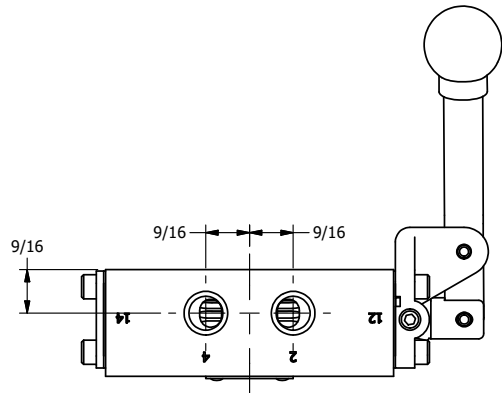

4

3

2

1

B

B

A

A

4

3

2

1

AAA
PRODUCTS
INTERNATIONAL

**AAA PRODUCTS
INTERNATIONAL**
7114 Harry Hines Blvd
Dallas, TX 75235

TITLE: 1/4" SIDE PORT, LEVER, 3 POS,
DTNT C, REGEN SPR CTR FRM A,
BNT LVR LFT, HVY DUTY, 180D LVR

DRAWING NO.:
DIM_HW2DBLHT

THE INFORMATION CONTAINED WITHIN THIS DOCUMENT IS PROPRIETARY TO AAA PRODUCTS AND MAY NOT BE DISCLOSED WITHOUT PRIOR WRITTEN CONSENT