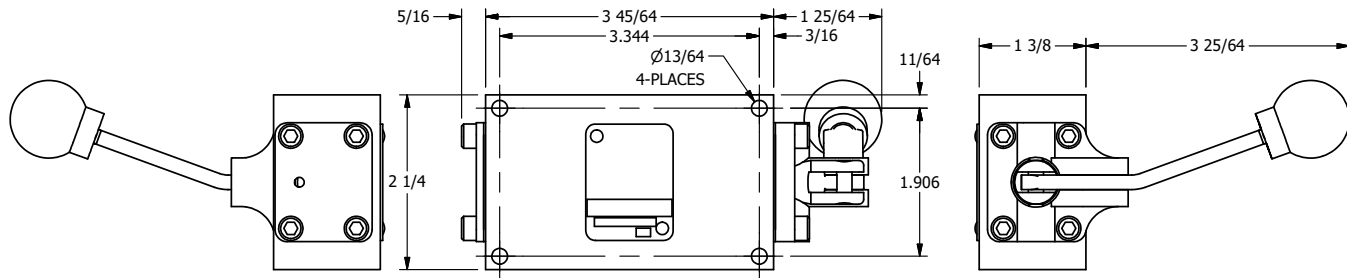

4

3

2

1

B

B

A

A

4

3

2

1

AAA
PRODUCTS
INTERNATIONAL

**AAA PRODUCTS
INTERNATIONAL**
7114 Harry Hines Blvd
Dallas, TX 75235

TITLE: 1/4" SIDE PORT, LEVER, 3 POS,
DTNT C, REGEN SPR CTR FRM A,
BNT LVR LFT, HVY DUTY, 180D LVR

DRAWING NO.:
DIM_HW2DBLHT

THE INFORMATION CONTAINED WITHIN THIS DOCUMENT IS PROPRIETARY TO AAA PRODUCTS AND MAY NOT BE DISCLOSED WITHOUT PRIOR WRITTEN CONSENT