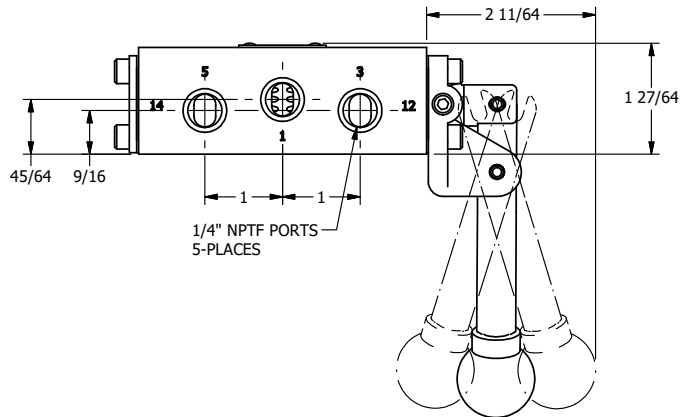

4

3

2

1

B

B

A

A

4

3

2

1

AAA
PRODUCTS
INTERNATIONAL

**AAA PRODUCTS
INTERNATIONAL**
7114 Harry Hines Blvd
Dallas, TX 75235

TITLE: 1/4" SIDE PORT, LEVER, 3 POS,
DTNT C, REGEN SPR CTR FRM A,
BNT LVR LFT, HVY DUTY, 180D LVR

DRAWING NO.:
DIM_HW2DBLHT

THE INFORMATION CONTAINED WITHIN THIS DOCUMENT IS PROPRIETARY TO AAA PRODUCTS AND MAY NOT BE DISCLOSED WITHOUT PRIOR WRITTEN CONSENT