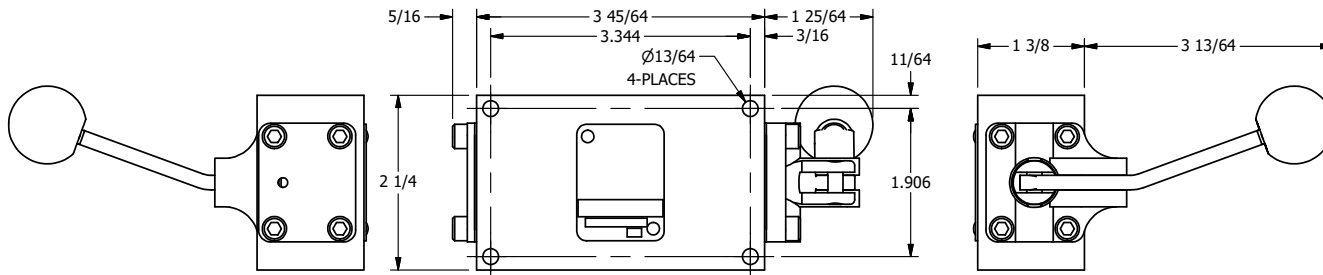

4

3

2

1

B

B

A

A

4

3

2

1

AAA
PRODUCTS
INTERNATIONAL

**AAA PRODUCTS
INTERNATIONAL**
7114 Harry Hines Blvd
Dallas, TX 75235

TITLE: 1/4" SIDE PORT, LEVER, 3 POS,
SPR REGEN CTR FRM A, DTNT C,
BNT LVR LFT, HVY DTY, RD KNB, 180D

DRAWING NO.:
DIM_HW2DBLHJT