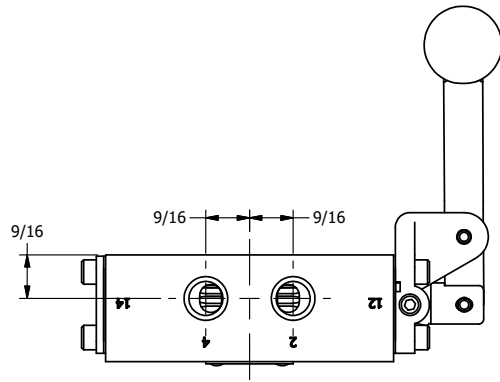

4

3

2

1

B

B

A

A

4

3

2

1

AAA
PRODUCTS
INTERNATIONAL

**AAA PRODUCTS
INTERNATIONAL**
7114 Harry Hines Blvd
Dallas, TX 75235

TITLE: 1/4" SIDE PORT, LEVER, 3 POS,
SPR REGEN CTR FRM A, DTNT C,
BNT LVR LFT, HVY DTY, RD KNB, 180D

DRAWING NO.:
DIM_HW2DBLHJT

THE INFORMATION CONTAINED WITHIN THIS DOCUMENT IS PROPRIETARY TO AAA PRODUCTS AND MAY NOT BE DISCLOSED WITHOUT PRIOR WRITTEN CONSENT