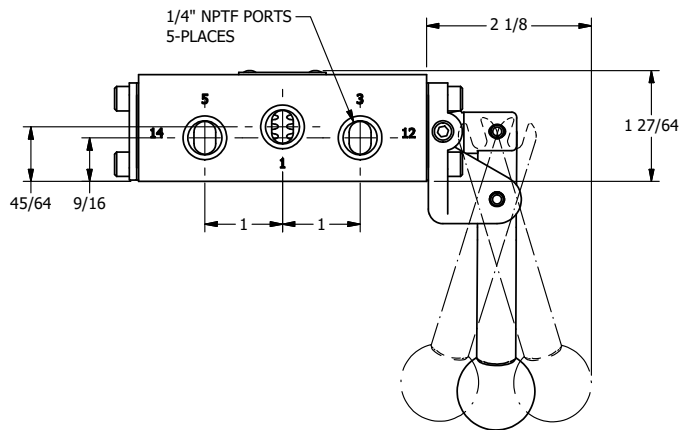

4

3

2

1

B

B

A

A

4

3

2

1

AAA
PRODUCTS
INTERNATIONAL

**AAA PRODUCTS
INTERNATIONAL**
7114 Harry Hines Blvd
Dallas, TX 75235

TITLE: 1/4" SIDE PORT, LEVER, 3 POS,
SPR REGEN CTR FRM A, DTNT C,
BNT LVR LFT, HVY DTY, RD KNB, 180D

DRAWING NO.:
DIM_HW2DBLHJT

THE INFORMATION CONTAINED WITHIN THIS DOCUMENT IS PROPRIETARY TO AAA PRODUCTS AND MAY NOT BE DISCLOSED WITHOUT PRIOR WRITTEN CONSENT