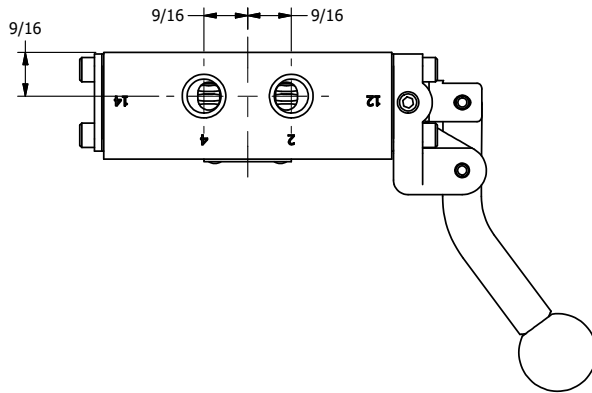

4

3

2

1

AAA
PRODUCTS
INTERNATIONAL

**AAA PRODUCTS
INTERNATIONAL**
7114 Harry Hines Blvd
Dallas, TX 75235

TITLE: 1/4" SIDE PORT, LEVER, 3 POS,
DTNT C, CLSD SPR CTR FRM A,
CRVD LVR, RED KNOB

DRAWING NO.:
DIM_HW2CJ