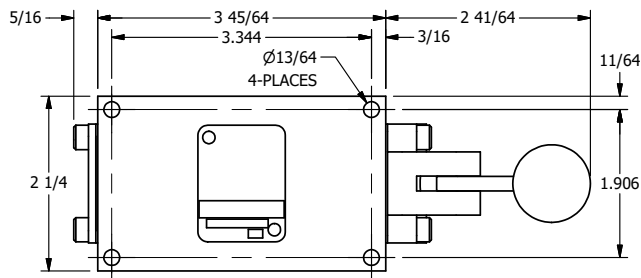

4

3

2

1

AAA
PRODUCTS
INTERNATIONAL

**AAA PRODUCTS
INTERNATIONAL**
7114 Harry Hines Blvd
Dallas, TX 75235

TITLE: 1/4" SIDE PORT, LEVER, 3 POS,
DTNT C, CLSD SPR CTR FRM A,
CRVD LVR, RED KNOB

DRAWING NO.:
DIM_HW2CJ