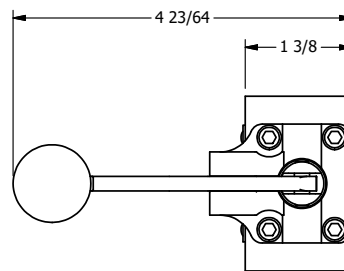

4

3

2

1

AAA
PRODUCTS
INTERNATIONAL

**AAA PRODUCTS
INTERNATIONAL**
7114 Harry Hines Blvd
Dallas, TX 75235

TITLE: 1/4" SIDE PORT, LEVER, 3 POS,
DTNT C, CLSD SPR CTR FRM A,
CRVD LVR, RED KNOB

DRAWING NO.:
DIM_HW2CJ