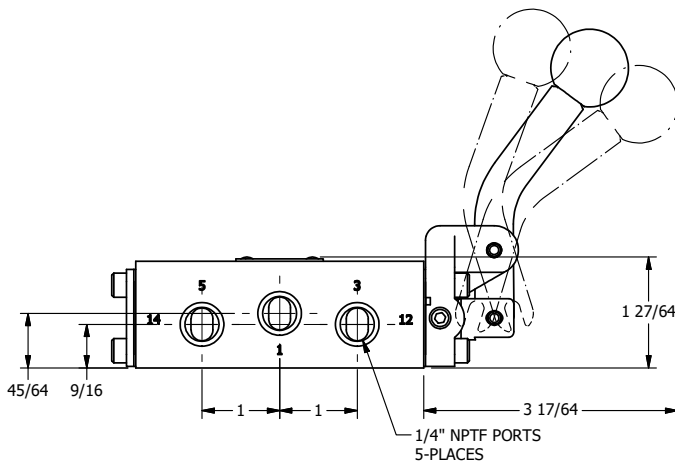

4

3

2

1

AAA
PRODUCTS
INTERNATIONAL

**AAA PRODUCTS
INTERNATIONAL**
7114 Harry Hines Blvd
Dallas, TX 75235

TITLE: 1/4" SIDE PORT, LEVER, 3 POS,
DTNT C, CLSD SPR CTR FRM A,
CRVD LVR, RED KNOB

DRAWING NO.:
DIM_HW2CJ