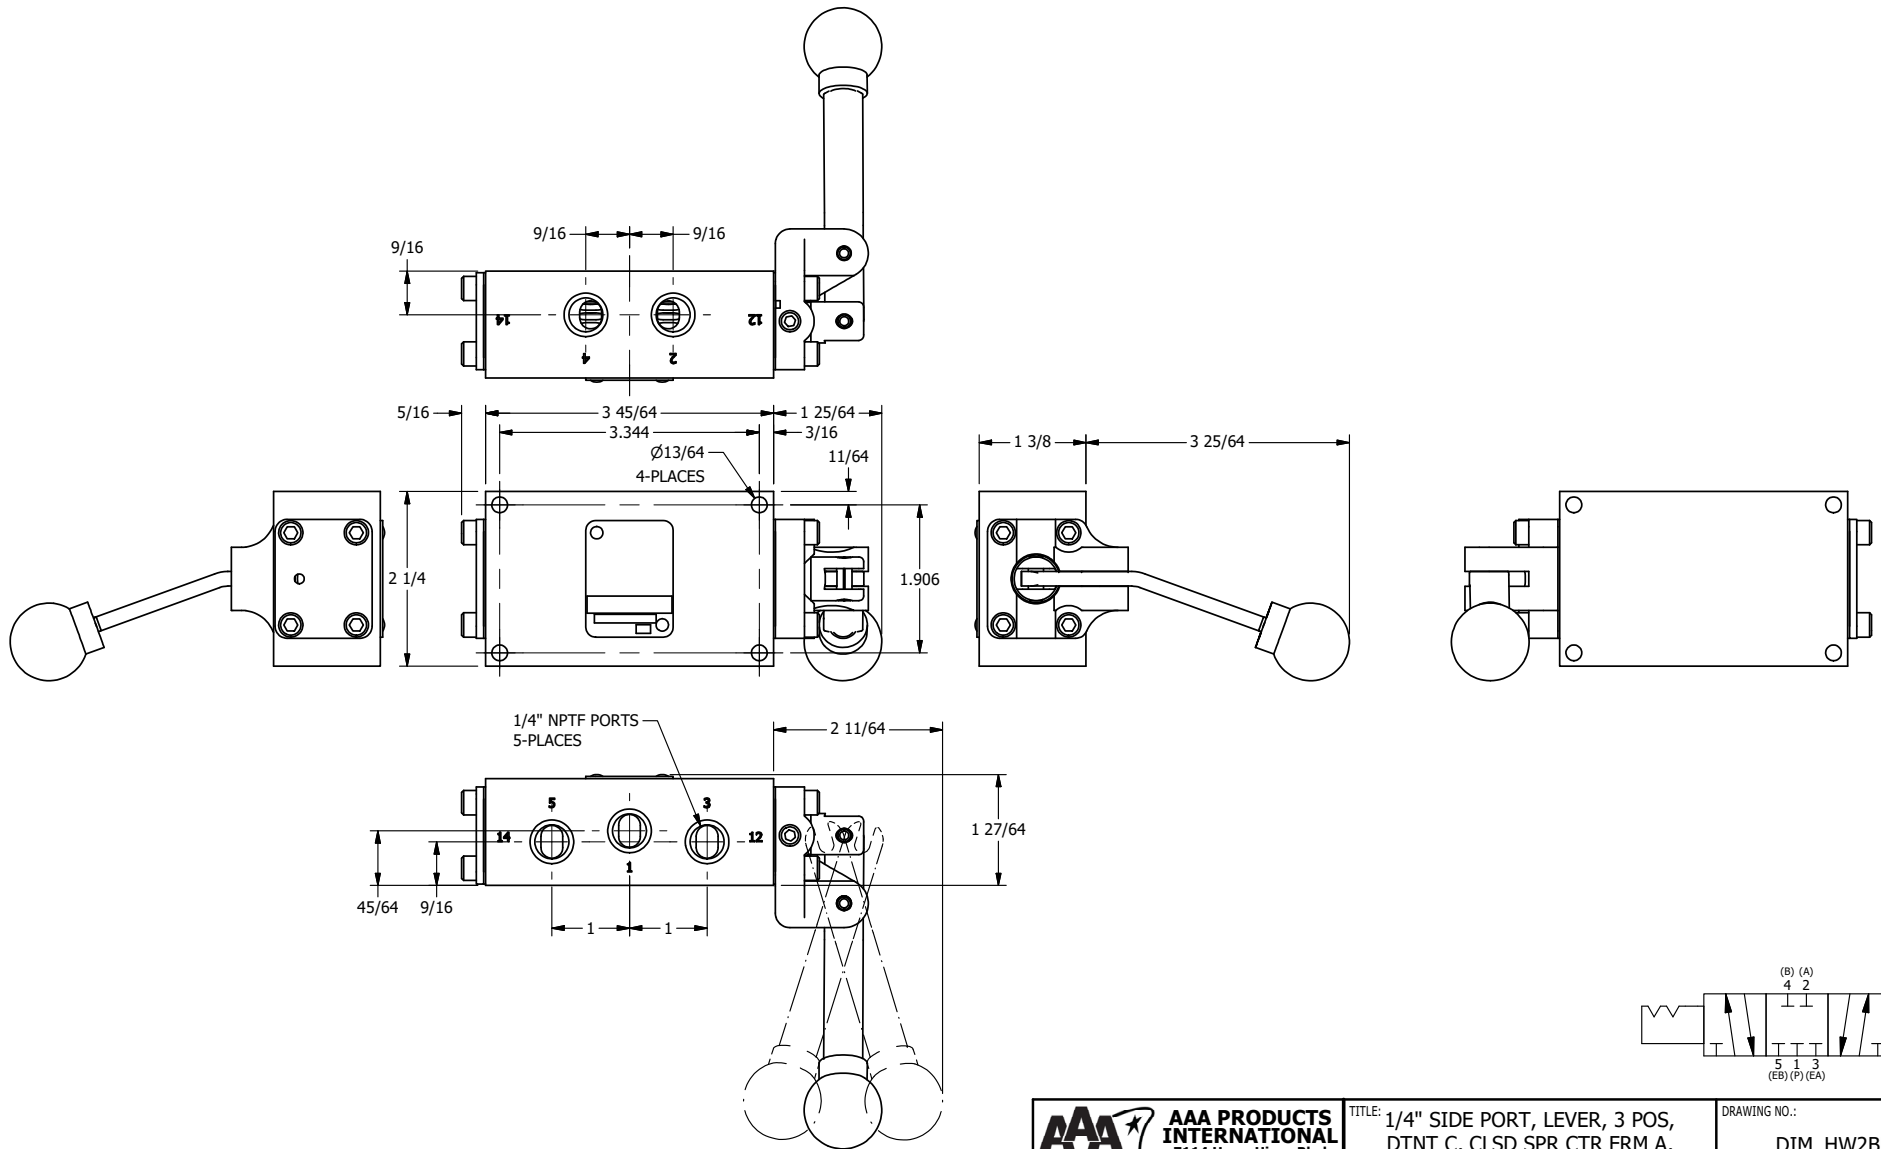

4

3

2

1

B

B

A

A

AAA
PRODUCTS
INTERNATIONAL

**AAA PRODUCTS
INTERNATIONAL**
7114 Harry Hines Blvd
Dallas, TX 75235

TITLE: 1/4" SIDE PORT, LEVER, 3 POS,
DTNT C, CLSD SPR CTR FRM A,
BNT LVR RIGHT, 180D LVR

DRAWING NO.:
DIM_HW2BRT