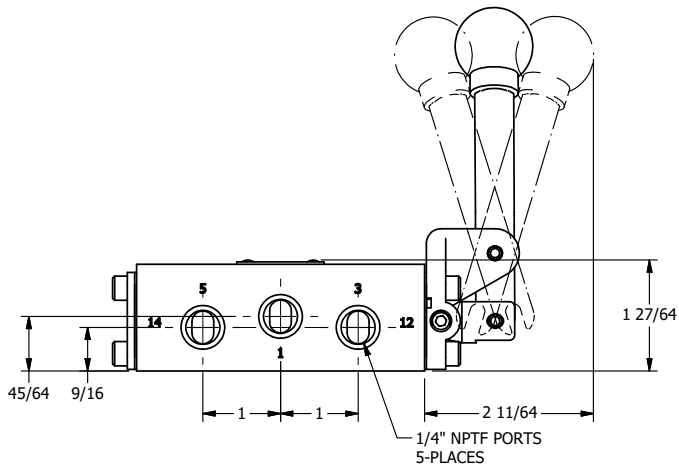

4

3

2

1

AAA
PRODUCTS
INTERNATIONAL

**AAA PRODUCTS
INTERNATIONAL**
7114 Harry Hines Blvd
Dallas, TX 75235

TITLE: 1/4" SIDE PORT, LEVER, 3 POS,
DTNT C, CLSD SPR CTR FRM A,
BNT LVR RIGHT, HVY DUTY

DRAWING NO.:
DIM_HW2BRH