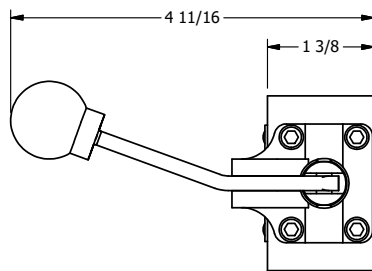

4

3

2

1

AAA
PRODUCTS
INTERNATIONAL

**AAA PRODUCTS
INTERNATIONAL**
7114 Harry Hines Blvd
Dallas, TX 75235

TITLE: 1/4" SIDE PORT, LEVER, 3 POS,
DTNT C, CLSD SPR CTR FRM A,
BNT LVR RIGHT, HVY DUTY

DRAWING NO.:
DIM_HW2BRH