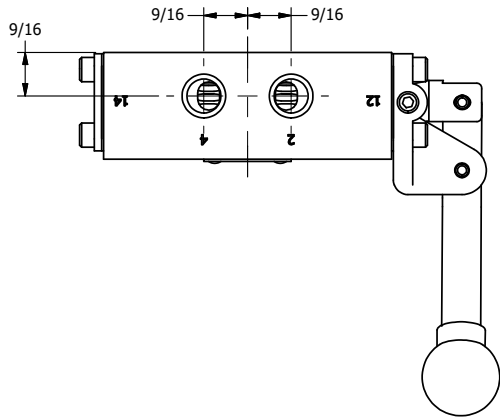

4

3

2

1

AAA
PRODUCTS
INTERNATIONAL

**AAA PRODUCTS
INTERNATIONAL**
7114 Harry Hines Blvd
Dallas, TX 75235

TITLE: 1/4" SIDE PORT, LEVER, 3 POS,
DTNT C, CLSD SPR CTR FRM A,
BNT LVR RIGHT, HVY DUTY

DRAWING NO.:
DIM_HW2BRH