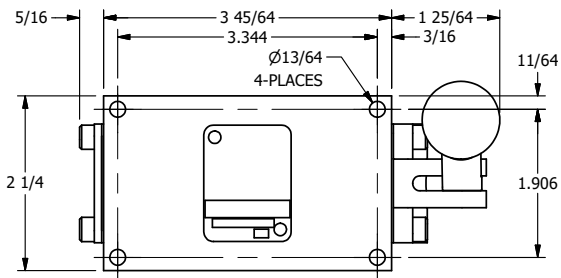

4

3

2

1

AAA
PRODUCTS
INTERNATIONAL

**AAA PRODUCTS
INTERNATIONAL**
7114 Harry Hines Blvd
Dallas, TX 75235

TITLE: 1/4" SIDE PORT, LEVER, 3 POS,
DTNT C, CLSD SPR CTR FRM A,
BNT LVR RIGHT, HVY DUTY

DRAWING NO.:
DIM_HW2BRH