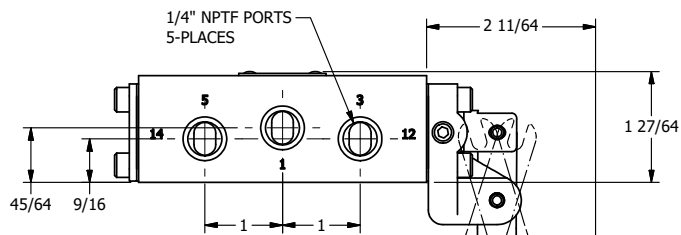

4

3

2

1

B

B

A

A

4

3

2

1

AAA
PRODUCTS
INTERNATIONAL

**AAA PRODUCTS
INTERNATIONAL**
7114 Harry Hines Blvd
Dallas, TX 75235

TITLE: 1/4" SIDE PORT, LEVER, 3 POS,
DTNT C, CLSD SPR CTR FRM A,
BNT LVR LFT, 180D LVR

DRAWING NO.:
DIM_HW2BLT

THE INFORMATION CONTAINED WITHIN THIS DOCUMENT IS PROPRIETARY TO AAA PRODUCTS AND MAY NOT BE DISCLOSED WITHOUT PRIOR WRITTEN CONSENT