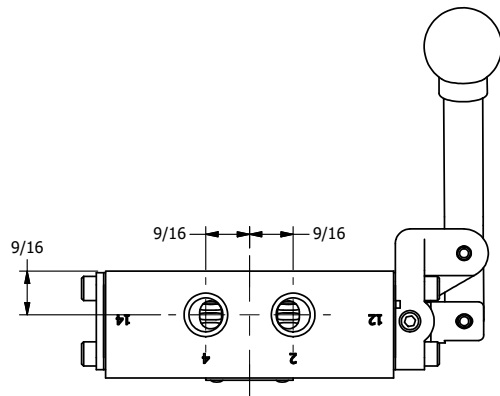

4

3

2

1

B

B

A

A

4

3

2

1

AAA
PRODUCTS
INTERNATIONAL

**AAA PRODUCTS
INTERNATIONAL**
7114 Harry Hines Blvd
Dallas, TX 75235

TITLE: 1/4" SIDE PORT, LEVER, 3 POS,
DTNT C, CLSD SPR CTR FRM A,
BNT LVR LFT, 180D LVR

DRAWING NO.:
DIM_HW2BLT

THE INFORMATION CONTAINED WITHIN THIS DOCUMENT IS PROPRIETARY TO AAA PRODUCTS AND MAY NOT BE DISCLOSED WITHOUT PRIOR WRITTEN CONSENT