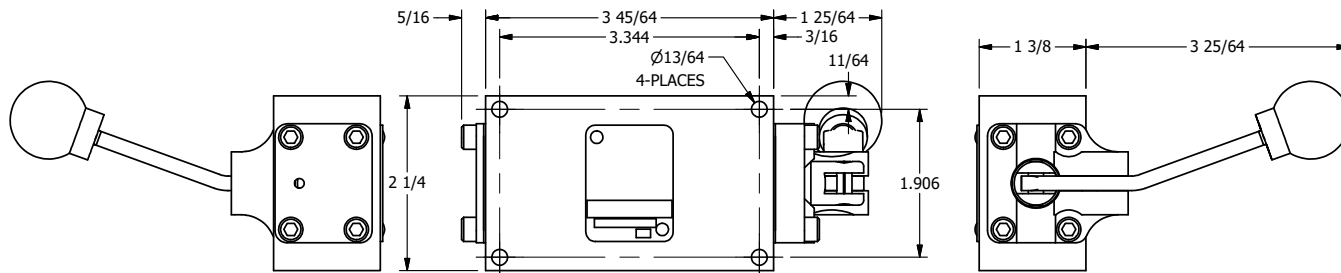

4

3

2

1

B

B

A

A

4

3

2

1

AAA
PRODUCTS
INTERNATIONAL

**AAA PRODUCTS
INTERNATIONAL**
7114 Harry Hines Blvd
Dallas, TX 75235

TITLE: 1/4" SIDE PORT, LEVER, 3 POS,
DTNT C, CLSD SPR CTR FRM A,
BNT LVR LFT, 180D LVR

DRAWING NO.:
DIM_HW2BLT