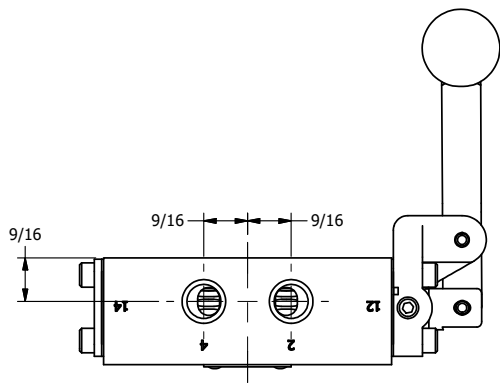

4

3

2

1

B

B

A

A

4

3

2

1

AAA
PRODUCTS
INTERNATIONAL

**AAA PRODUCTS
INTERNATIONAL**
7114 Harry Hines Blvd
Dallas, TX 75235

TITLE: 1/4" SIDE PORT, LEVER, 3 POS,
DTNT C, CLSD SPR CTR FRM A,
BNT LVR LFT, RED KNOB, 180D LVR

DRAWING NO.:
DIM_HW2BLJT

THE INFORMATION CONTAINED WITHIN THIS DOCUMENT IS PROPRIETARY TO AAA PRODUCTS AND MAY NOT BE DISCLOSED WITHOUT PRIOR WRITTEN CONSENT