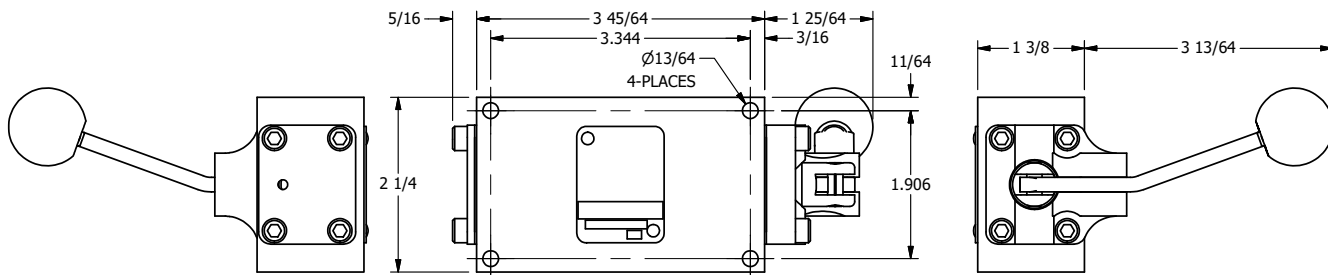

4

3

2

1

B

B

A

A

4

3

2

1

**AAA**  
PRODUCTS  
INTERNATIONAL

**AAA PRODUCTS  
INTERNATIONAL**  
7114 Harry Hines Blvd  
Dallas, TX 75235

TITLE: 1/4" SIDE PORT, LEVER, 3 POS,  
DTNT C, CLSD SPR CTR FRM A,  
BNT LVR LFT, RED KNOB, 180D LVR