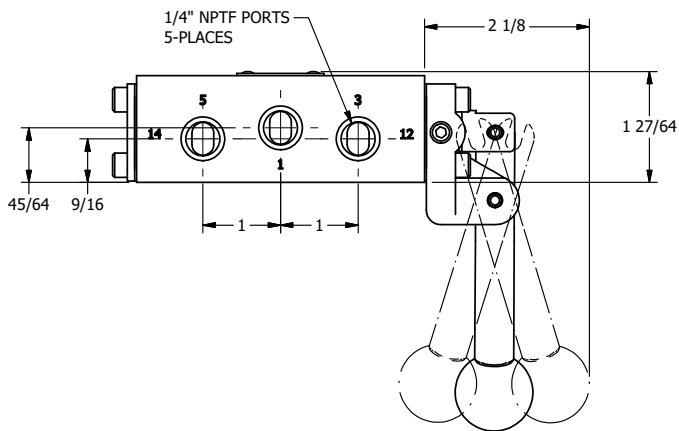

4

3

2

1

B

B

A

A

4

3

2

1

AAA
PRODUCTS
INTERNATIONAL

**AAA PRODUCTS
INTERNATIONAL**
7114 Harry Hines Blvd
Dallas, TX 75235

TITLE: 1/4" SIDE PORT, LEVER, 3 POS,
DTNT C, CLSD SPR CTR FRM A,
BNT LVR LFT, RED KNOB, 180D LVR

DRAWING NO.:
DIM_HW2BLJT

THE INFORMATION CONTAINED WITHIN THIS DOCUMENT IS PROPRIETARY TO AAA PRODUCTS AND MAY NOT BE DISCLOSED WITHOUT PRIOR WRITTEN CONSENT