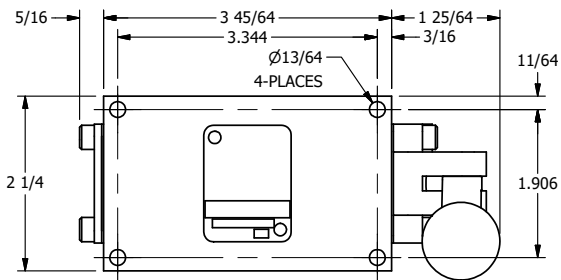

4

3

2

1

AAA
PRODUCTS
INTERNATIONAL

**AAA PRODUCTS
INTERNATIONAL**
7114 Harry Hines Blvd
Dallas, TX 75235

TITLE: 1/4" SIDE PORT, LEVER, 3 POS,
DTNT C, CLSD SPR CTR FRM A,
BNT LVR LFT, RED KNOB

DRAWING NO.:
DIM_HW2BLJ