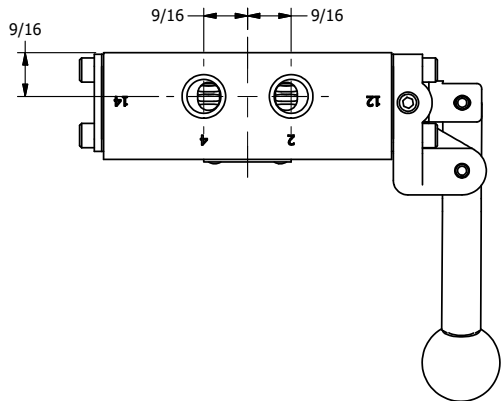

4

3

2

1

AAA
PRODUCTS
INTERNATIONAL

**AAA PRODUCTS
INTERNATIONAL**
7114 Harry Hines Blvd
Dallas, TX 75235

TITLE: 1/4" SIDE PORT, LEVER, 3 POS,
DTNT C, CLSD SPR CTR FRM A,
BNT LVR LFT, RED KNOB

DRAWING NO.:
DIM_HW2BLJ