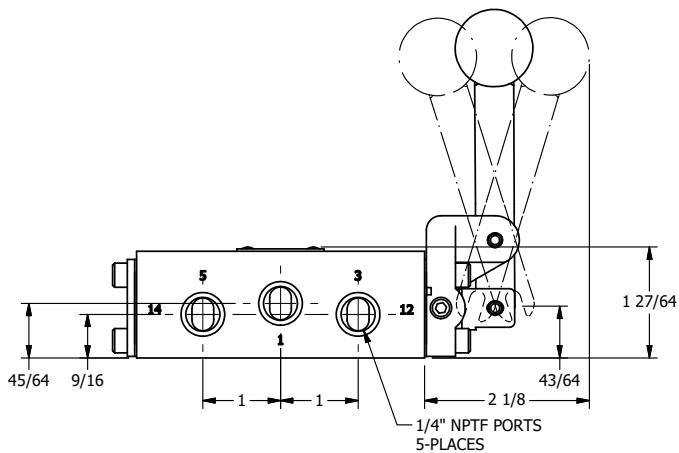

4

3

2

1

AAA
PRODUCTS
INTERNATIONAL

**AAA PRODUCTS
INTERNATIONAL**
7114 Harry Hines Blvd
Dallas, TX 75235

TITLE: 1/4" SIDE PORT, LEVER, 3 POS,
DTNT C, CLSD SPR CTR FRM A,
BNT LVR LFT, RED KNOB

DRAWING NO.:
DIM_HW2BLJ