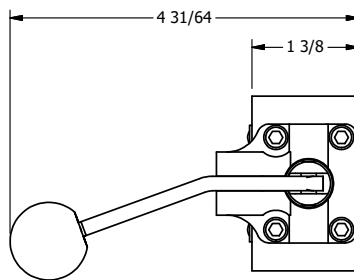

4

3

2

1

AAA
PRODUCTS
INTERNATIONAL

**AAA PRODUCTS
INTERNATIONAL**
7114 Harry Hines Blvd
Dallas, TX 75235

TITLE: 1/4" SIDE PORT, LEVER, 3 POS,
DTNT C, CLSD SPR CTR FRM A,
BNT LVR LFT, RED KNOB

DRAWING NO.:
DIM_HW2BLJ