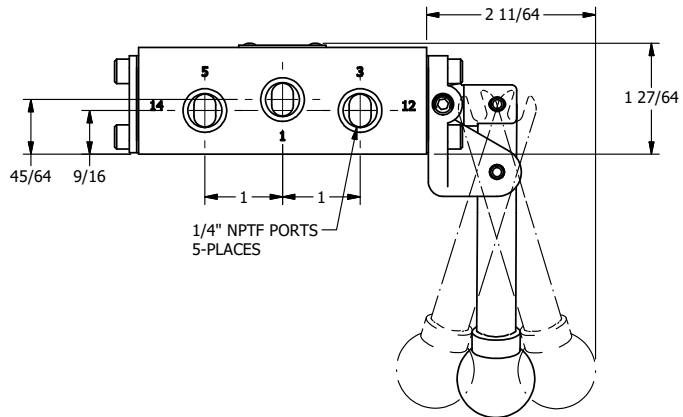

4

3

2

1

B

B

4

3

2

1

A

A

AAA
PRODUCTS
INTERNATIONAL

**AAA PRODUCTS
INTERNATIONAL**
7114 Harry Hines Blvd
Dallas, TX 75235

TITLE: 1/4" SIDE PORT, LEVER, 3 POS,
DTNT C, CLSD SPR CTR FRM A,
BNT LVR LFT, HVY DUTY, 180D LVR

DRAWING NO.:
DIM_HW2BLHT

THE INFORMATION CONTAINED WITHIN THIS DOCUMENT IS PROPRIETARY TO AAA PRODUCTS AND MAY NOT BE DISCLOSED WITHOUT PRIOR WRITTEN CONSENT