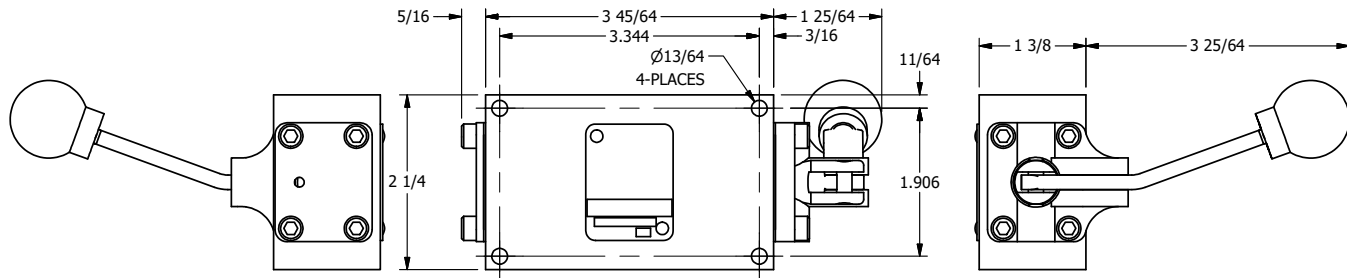

4

3

2

1

B

B

4

3

2

1

A

A

AAA
PRODUCTS
INTERNATIONAL

**AAA PRODUCTS
INTERNATIONAL**
7114 Harry Hines Blvd
Dallas, TX 75235

TITLE: 1/4" SIDE PORT, LEVER, 3 POS,
DTNT C, CLSD SPR CTR FRM A,
BNT LVR LFT, HVY DUTY, 180D LVR

DRAWING NO.:
DIM_HW2BLHT