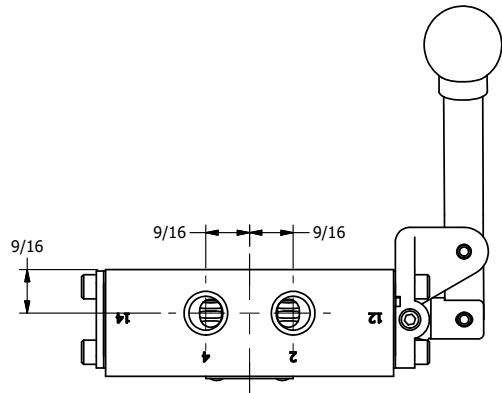

4

3

2

1

B

B

4

3

2

1

A

A

AAA
PRODUCTS
INTERNATIONAL

**AAA PRODUCTS
INTERNATIONAL**
7114 Harry Hines Blvd
Dallas, TX 75235

TITLE: 1/4" SIDE PORT, LEVER, 3 POS,
DTNT C, CLSD SPR CTR FRM A,
BNT LVR LFT, HVY DUTY, 180D LVR

DRAWING NO.:
DIM_HW2BLHT