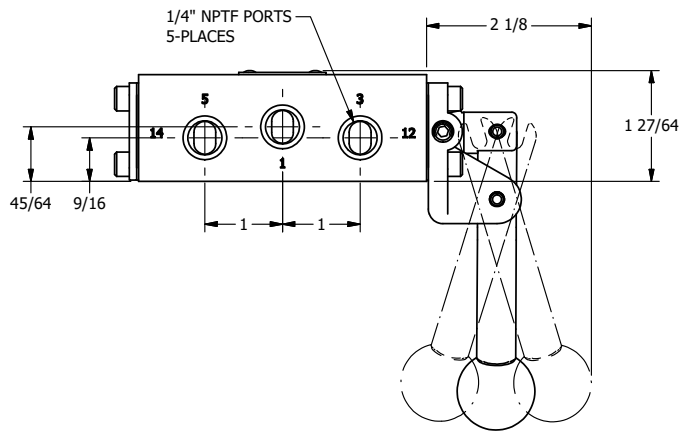

4

3

2

1

B

B

A

A

4

3

2

1

AAA
PRODUCTS
INTERNATIONAL

**AAA PRODUCTS
INTERNATIONAL**
7114 Harry Hines Blvd
Dallas, TX 75235

TITLE: 1/4" SIDE PORT, LEVER, 3 POS,
SPR CLSD CTR FRM A, DTNT C,
BNT LVR LFT, HVY DTY, RD KNB, 180D

DRAWING NO.:
DIM_HW2BLHJT

THE INFORMATION CONTAINED WITHIN THIS DOCUMENT IS PROPRIETARY TO AAA PRODUCTS AND MAY NOT BE DISCLOSED WITHOUT PRIOR WRITTEN CONSENT