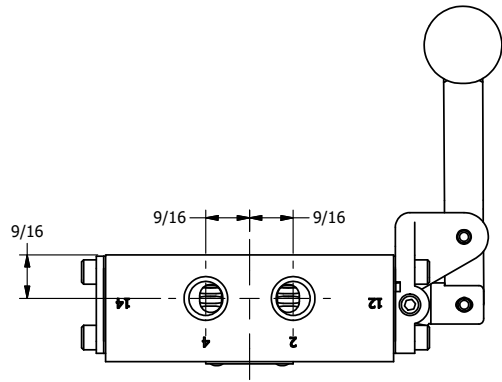

4

3

2

1

B

B

A

A

4

3

2

1

AAA
PRODUCTS
INTERNATIONAL

**AAA PRODUCTS
INTERNATIONAL**
7114 Harry Hines Blvd
Dallas, TX 75235

TITLE: 1/4" SIDE PORT, LEVER, 3 POS,
SPR CLSD CTR FRM A, DTNT C,
BNT LVR LFT, HVY DTY, RD KNB, 180D

DRAWING NO.:
DIM_HW2BLHJT

THE INFORMATION CONTAINED WITHIN THIS DOCUMENT IS PROPRIETARY TO AAA PRODUCTS AND MAY NOT BE DISCLOSED WITHOUT PRIOR WRITTEN CONSENT