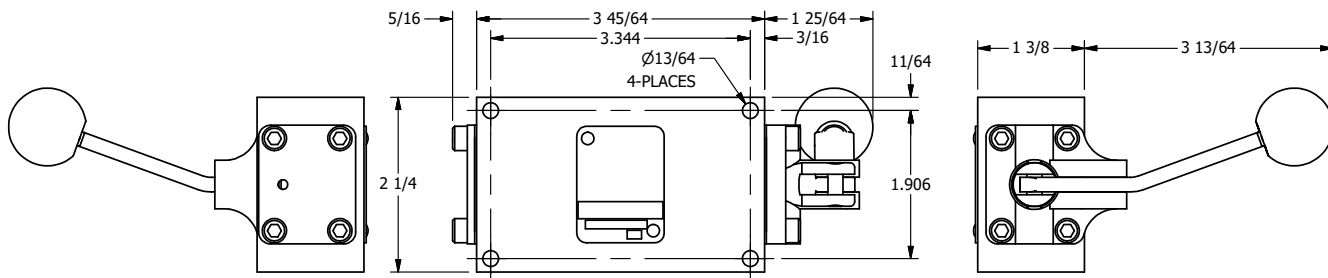

4

3

2

1

B

B

A

A

4

3

2

1

AAA
PRODUCTS
INTERNATIONAL

**AAA PRODUCTS
INTERNATIONAL**
7114 Harry Hines Blvd
Dallas, TX 75235

TITLE: 1/4" SIDE PORT, LEVER, 3 POS,
SPR CLSD CTR FRM A, DTNT C,
BNT LVR LFT, HVY DTY, RD KNB, 180D

DRAWING NO.:
DIM_HW2BLHJT