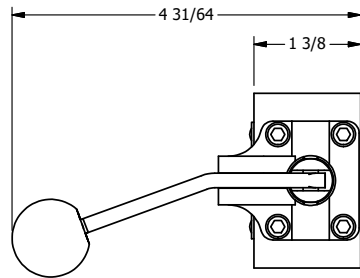

4

3

2

1

**AAA**  
PRODUCTS  
INTERNATIONAL

**AAA PRODUCTS INTERNATIONAL**  
7114 Harry Hines Blvd  
Dallas, TX 75235

TITLE: 1/4" SIDE PORT, LEVER, 3 POS,  
DTNT C, CLSD SPR CTR FRM A,  
BNT LVR LFT, HVY DUTY, RED KNOB

DRAWING NO.:  
DIM\_HW2BLHJ

THE INFORMATION CONTAINED WITHIN THIS DOCUMENT IS PROPRIETARY TO AAA PRODUCTS AND MAY NOT BE DISCLOSED WITHOUT PRIOR WRITTEN CONSENT

4

3

2

1

B

B