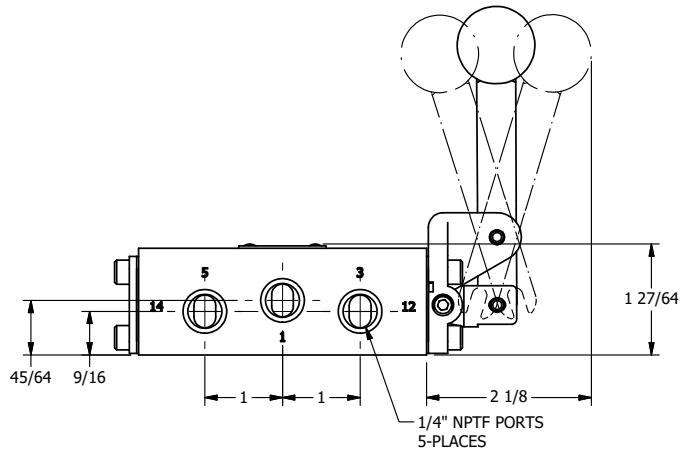

4

3

2

1

**AAA**  
PRODUCTS  
INTERNATIONAL

**AAA PRODUCTS INTERNATIONAL**  
7114 Harry Hines Blvd  
Dallas, TX 75235

TITLE: 1/4" SIDE PORT, LEVER, 3 POS,  
DTNT C, CLSD SPR CTR FRM A,  
BNT LVR LFT, HVY DUTY, RED KNOB

DRAWING NO.:  
DIM\_HW2BLHJ

THE INFORMATION CONTAINED WITHIN THIS DOCUMENT IS PROPRIETARY TO AAA PRODUCTS AND MAY NOT BE DISCLOSED WITHOUT PRIOR WRITTEN CONSENT

4

3

2

1

B

B