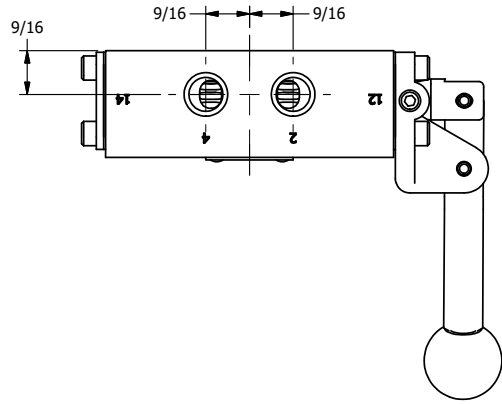

4

3

2

1

**AAA**  
PRODUCTS  
INTERNATIONAL

**AAA PRODUCTS INTERNATIONAL**  
7114 Harry Hines Blvd  
Dallas, TX 75235

TITLE: 1/4" SIDE PORT, LEVER, 3 POS,  
DTNT C, CLSD SPR CTR FRM A,  
BNT LVR LFT, HVY DUTY, RED KNOB

DRAWING NO.:  
DIM\_HW2BLHJ

THE INFORMATION CONTAINED WITHIN THIS DOCUMENT IS PROPRIETARY TO AAA PRODUCTS AND MAY NOT BE DISCLOSED WITHOUT PRIOR WRITTEN CONSENT

4

3

2

1

B

B