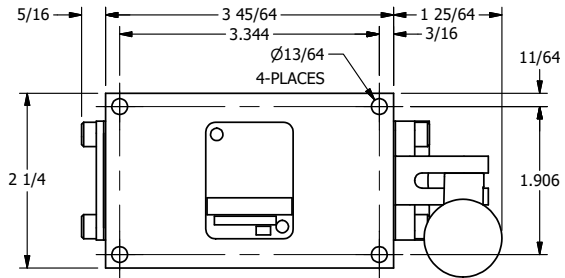

4

3

2

1

**AAA**  
PRODUCTS  
INTERNATIONAL

**AAA PRODUCTS INTERNATIONAL**  
7114 Harry Hines Blvd  
Dallas, TX 75235

TITLE: 1/4" SIDE PORT, LEVER, 3 POS,  
DTNT C, CLSD SPR CTR FRM A,  
BNT LVR LFT, HVY DUTY, RED KNOB

DRAWING NO.:  
DIM\_HW2BLHJ

THE INFORMATION CONTAINED WITHIN THIS DOCUMENT IS PROPRIETARY TO AAA PRODUCTS AND MAY NOT BE DISCLOSED WITHOUT PRIOR WRITTEN CONSENT

4

3

2

1

B

B