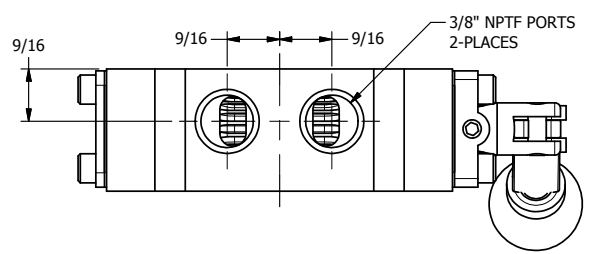

**AAA**  
PRODUCTS  
INTERNATIONAL

**AAA PRODUCTS  
INTERNATIONAL**  
7114 Harry Hines Blvd  
Dallas, TX 75235

TITLE: 3/8" STACK, LEVER, 3 POS,  
DETENT C, SPR CTR FROM A,  
FLOAT CTR SPL, BENT LEVER RIGHT