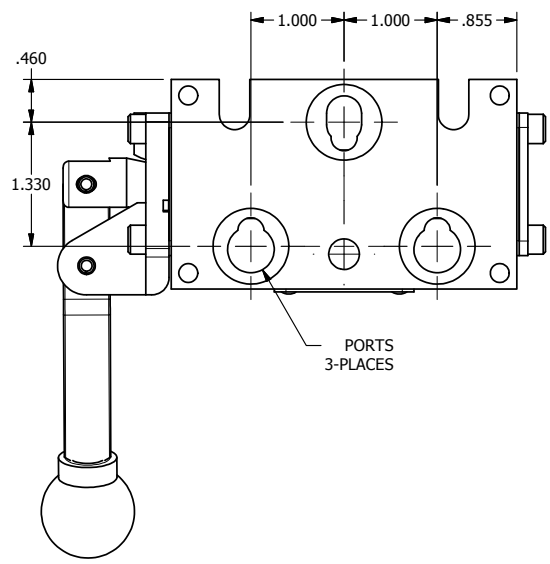

**AAA**  
PRODUCTS  
INTERNATIONAL

**AAA PRODUCTS  
INTERNATIONAL**  
7114 Harry Hines Blvd  
Dallas, TX 75235

TITLE: 3/8" STACK, LEVER, 3 POS,  
DETENT C, SPR CTR FROM A,  
FLOAT CTR SPL, BENT LEVER RIGHT