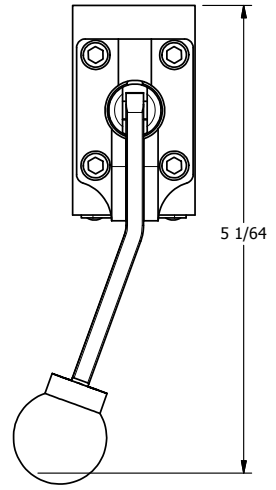

4

3

2

1

B

B

A

A

**AAA**  
PRODUCTS  
INTERNATIONAL

**AAA PRODUCTS  
INTERNATIONAL**  
7114 Harry Hines Blvd  
Dallas, TX 75235

TITLE: 3/8" STACK, LEVER, 3 POS,  
DETENT C, SPR CTR FROM A,  
FLOAT CTR SPL, BENT LEVER RIGHT

DRAWING NO.:  
DIM\_BHW3GBR

THE INFORMATION CONTAINED WITHIN THIS DOCUMENT IS PROPRIETARY TO AAA PRODUCTS AND MAY NOT BE DISCLOSED WITHOUT PRIOR WRITTEN CONSENT

4

3

2

1