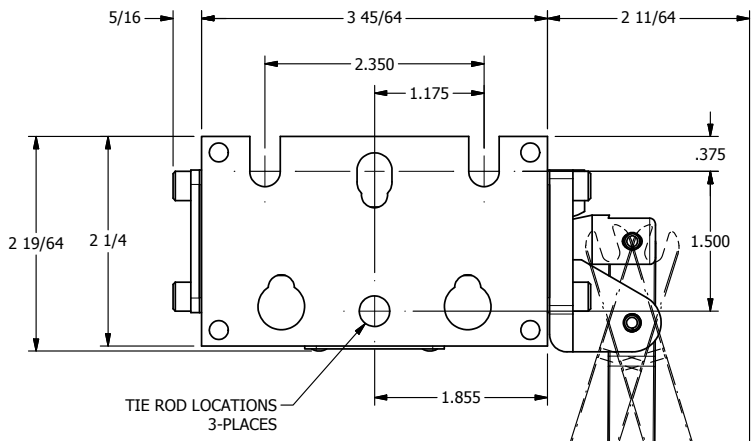

**AAA**  
PRODUCTS  
INTERNATIONAL

**AAA PRODUCTS  
INTERNATIONAL**  
7114 Harry Hines Blvd  
Dallas, TX 75235

TITLE: 3/8" STACK, LEVER, 3 POS,  
DETENT C, SPR CTR FROM A,  
FLOAT CTR SPL, BENT LEVER RIGHT