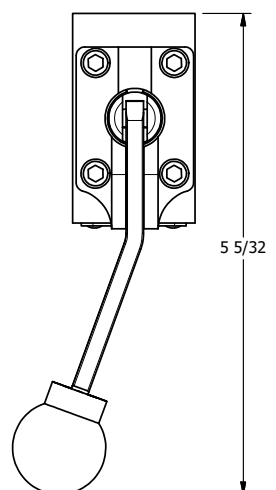

4

3

2

1

AAA
PRODUCTS
INTERNATIONAL

AAA PRODUCTS INTERNATIONAL
7114 Harry Hines Blvd
Dallas, TX 75235

TITLE: 3/8" STACK, LEVER, 3 POS,
DETENT C, SPR CTR FROM A,
REGEN CTR SPL, BENT LEVER RIGHT

DRAWING NO.:
DIM_BHW3DBR