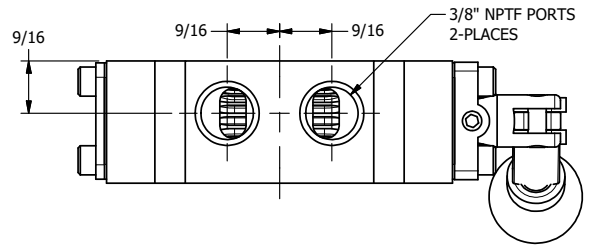

4

3

2

1

AAA
PRODUCTS
INTERNATIONAL

AAA PRODUCTS INTERNATIONAL
7114 Harry Hines Blvd
Dallas, TX 75235

TITLE: 3/8" STACK, LEVER, 3 POS,
DETENT C, SPR CTR FROM A,
REGEN CTR SPL, BENT LEVER RIGHT

DRAWING NO.:
DIM_BHW3DBR