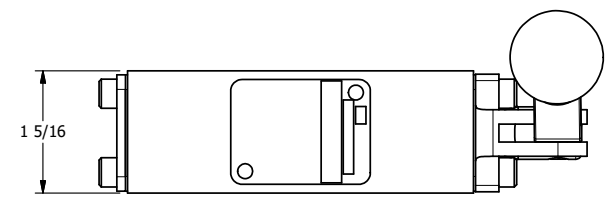

4

3

2

1

AAA
PRODUCTS
INTERNATIONAL

AAA PRODUCTS INTERNATIONAL
7114 Harry Hines Blvd
Dallas, TX 75235

TITLE: 3/8" STACK, LEVER, 3 POS,
DETENT C, SPR CTR FROM A,
REGEN CTR SPL, BENT LEVER RIGHT

DRAWING NO.:
DIM_BHW3DBR