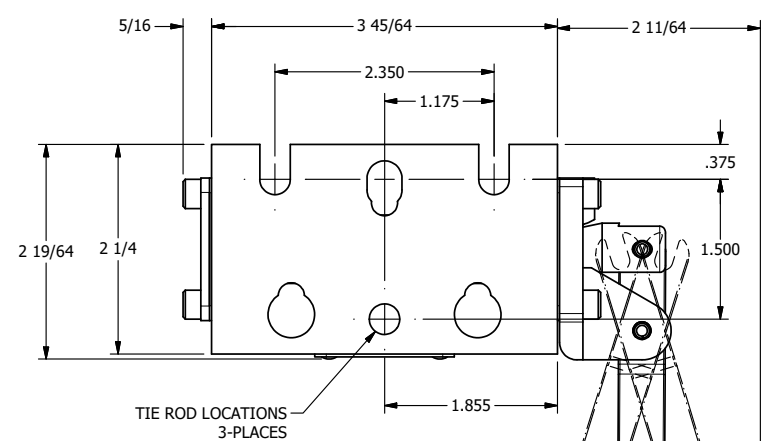

4

3

2

1

AAA
PRODUCTS
INTERNATIONAL

AAA PRODUCTS INTERNATIONAL
7114 Harry Hines Blvd
Dallas, TX 75235

TITLE: 3/8" STACK, LEVER, 3 POS,
DETENT C, SPR CTR FROM A,
REGEN CTR SPL, BENT LEVER RIGHT

DRAWING NO.:
DIM_BHW3DBR