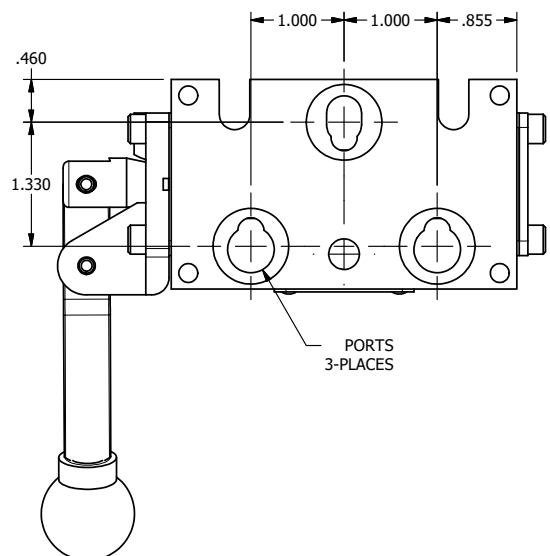

4

3

2

1

AAA
PRODUCTS
INTERNATIONAL

AAA PRODUCTS INTERNATIONAL
7114 Harry Hines Blvd
Dallas, TX 75235

TITLE: 3/8" STACK, LEVER, 3 POS,
DETENT C, SPR CTR FROM A,
REGEN CTR SPL, BENT LEVER RIGHT

DRAWING NO.:
DIM_BHW3DBR