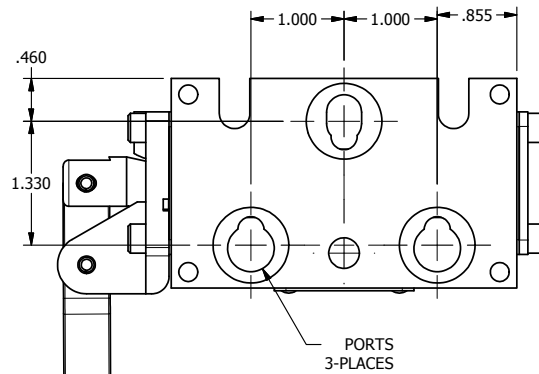

4

3

2

1

AAA
PRODUCTS
INTERNATIONAL

**AAA PRODUCTS
INTERNATIONAL**
7114 Harry Hines Blvd
Dallas, TX 75235

TITLE: 1/4" STACK, LEVER, 3 POS,
DETENT C, SPR CTR FROM A,
FLOAT CTR SPL, BENT LEVER RIGHT

DRAWING NO.:
DIM_BHW2GBR