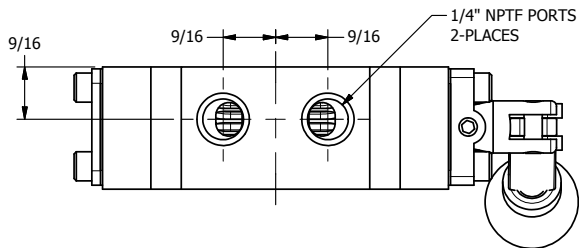

4

3

2

1

AAA
PRODUCTS
INTERNATIONAL

**AAA PRODUCTS
INTERNATIONAL**
7114 Harry Hines Blvd
Dallas, TX 75235

TITLE: 1/4" STACK, LEVER, 3 POS,
DETENT C, SPR CTR FROM A,
FLOAT CTR SPL, BENT LEVER RIGHT

DRAWING NO.:
DIM_BHW2GBR