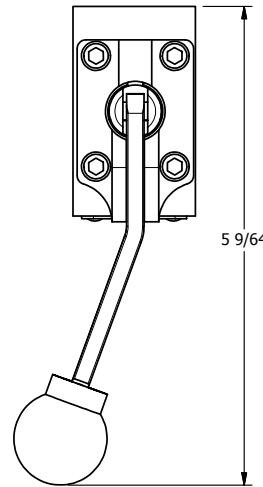

4

3

2

1

AAA
PRODUCTS
INTERNATIONAL

**AAA PRODUCTS
INTERNATIONAL**
7114 Harry Hines Blvd
Dallas, TX 75235

TITLE: 1/4" STACK, LEVER, 3 POS,
DETENT C, SPR CTR FROM A,
FLOAT CTR SPL, BENT LEVER RIGHT

DRAWING NO.:
DIM_BHW2GBR