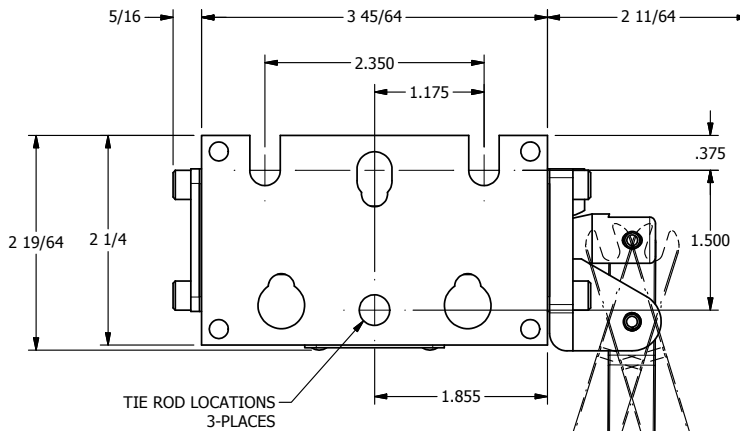

4

3

2

1

AAA
PRODUCTS
INTERNATIONAL

**AAA PRODUCTS
INTERNATIONAL**
7114 Harry Hines Blvd
Dallas, TX 75235

TITLE: 1/4" STACK, LEVER, 3 POS,
DETENT C, SPR CTR FROM A,
FLOAT CTR SPL, BENT LEVER RIGHT

DRAWING NO.:
DIM_BHW2GBR