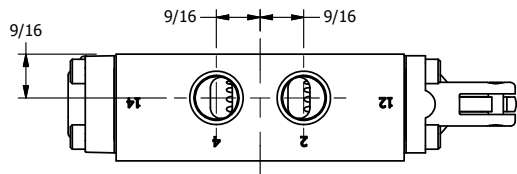

4

3

2

1

AAA
PRODUCTS
INTERNATIONAL

AAA PRODUCTS INTERNATIONAL
7114 Harry Hines Blvd
Dallas, TX 75235

TITLE: 3/8" SIDE PORT, LEVER, 2 POS,
FRICTION POS, PILOT RTRN,
BRASS & STAINLESS, 270D LEVER

DRAWING NO.:
DIM_ZHR3RT