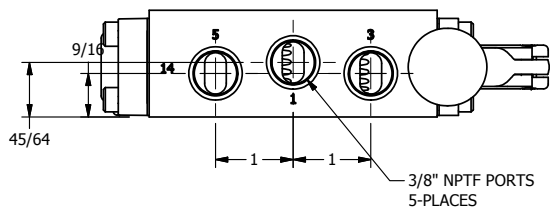

4

3

2

1

AAA
PRODUCTS
INTERNATIONAL

AAA PRODUCTS INTERNATIONAL
7114 Harry Hines Blvd
Dallas, TX 75235

TITLE: 3/8" SIDE PORT, LEVER, 2 POS,
FRICTION POS, PILOT RTRN,
BRASS & STAINLESS, 270D LEVER

DRAWING NO.:
DIM_ZHR3RT