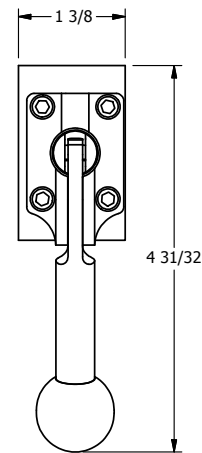

4

3

2

1

AAA
PRODUCTS
INTERNATIONAL

AAA PRODUCTS INTERNATIONAL
7114 Harry Hines Blvd
Dallas, TX 75235

TITLE: 3/8" SIDE PORT, LEVER, 2 POS,
FRICTION POS, PILOT RTRN,
BRASS & STAINLESS, 270D LEVER

DRAWING NO.:
DIM_ZHR3RT