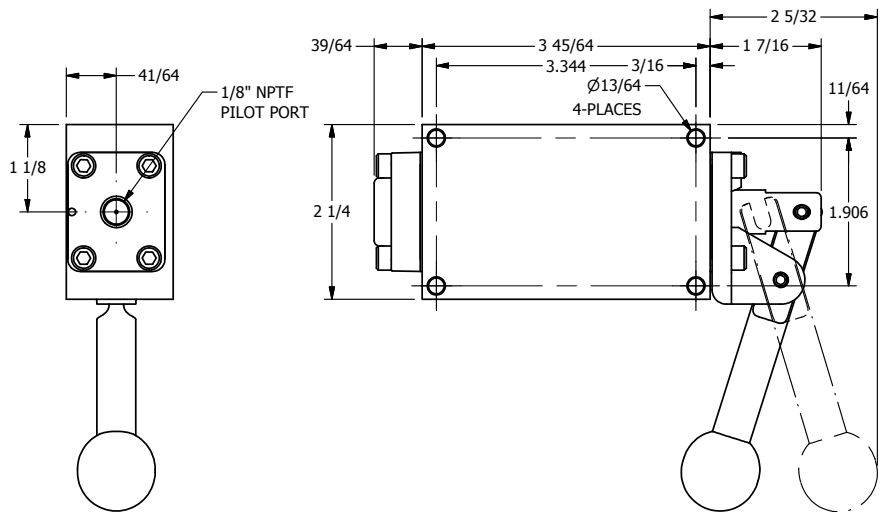

4

3

2

1

AAA
PRODUCTS
INTERNATIONAL

AAA PRODUCTS INTERNATIONAL
7114 Harry Hines Blvd
Dallas, TX 75235

TITLE: 3/8" SIDE PORT, LEVER, 2 POS,
FRICTION POS, PILOT RTRN,
BRASS & STAINLESS, 270D LEVER

DRAWING NO.:
DIM_ZHR3RT