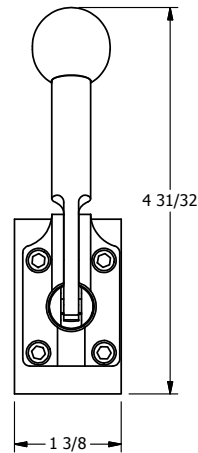

4

3

2

1

**AAA**  
PRODUCTS  
INTERNATIONAL

**AAA PRODUCTS INTERNATIONAL**  
7114 Harry Hines Blvd  
Dallas, TX 75235

TITLE: 3/8" SIDE PORT, LEVER, 2 POS,  
FRICTION POS, PILOT RTRN,  
BRASS & STAINLESS, 90D LEVER

DRAWING NO.:  
DIM\_ZHR3R

THE INFORMATION CONTAINED WITHIN THIS DOCUMENT IS PROPRIETARY TO AAA PRODUCTS AND MAY NOT BE DISCLOSED WITHOUT PRIOR WRITTEN CONSENT

4

3

2

1

B

B