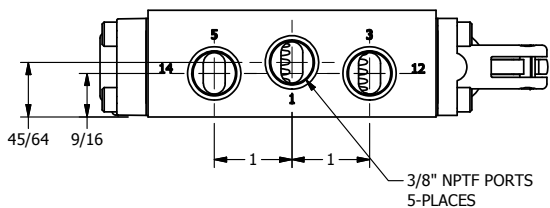

4

3

2

1

**AAA**  
PRODUCTS  
INTERNATIONAL

**AAA PRODUCTS INTERNATIONAL**  
7114 Harry Hines Blvd  
Dallas, TX 75235

TITLE: 3/8" SIDE PORT, LEVER, 2 POS,  
FRICTION POS, PILOT RTRN,  
BRASS & STAINLESS, 90D LEVER