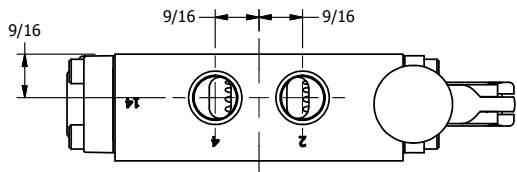

4

3

2

1

**AAA**  
PRODUCTS  
INTERNATIONAL

**AAA PRODUCTS INTERNATIONAL**  
7114 Harry Hines Blvd  
Dallas, TX 75235

TITLE: 3/8" SIDE PORT, LEVER, 2 POS,  
FRICTION POS, PILOT RTRN,  
BRASS & STAINLESS, 90D LEVER