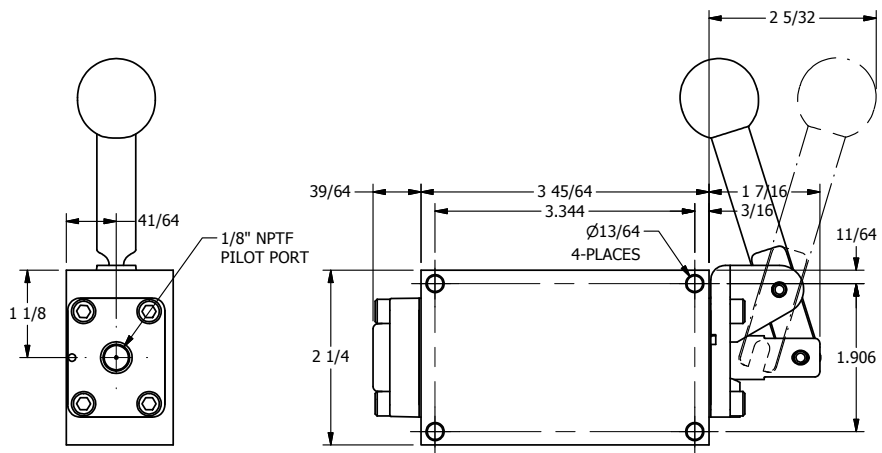

4

3

2

1

**AAA**  
PRODUCTS  
INTERNATIONAL

**AAA PRODUCTS INTERNATIONAL**  
7114 Harry Hines Blvd  
Dallas, TX 75235

TITLE: 3/8" SIDE PORT, LEVER, 2 POS,  
FRICTION POS, PILOT RTRN,  
BRASS & STAINLESS, 90D LEVER

DRAWING NO.:  
DIM\_ZHR3R

THE INFORMATION CONTAINED WITHIN THIS DOCUMENT IS PROPRIETARY TO AAA PRODUCTS AND MAY NOT BE DISCLOSED WITHOUT PRIOR WRITTEN CONSENT

4

3

2

1

B

B