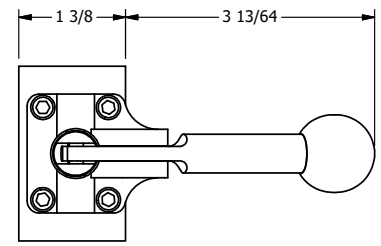

**AAA**  
PRODUCTS  
INTERNATIONAL

**AAA PRODUCTS  
INTERNATIONAL**  
7114 Harry Hines Blvd  
Dallas, TX 75235

TITLE: 3/8" SIDE PORT, LEVER, 2 POS,  
FRCTN POS, PILOT RTRN, BRASS & SS,  
LOCKOUT C, 180D LVR