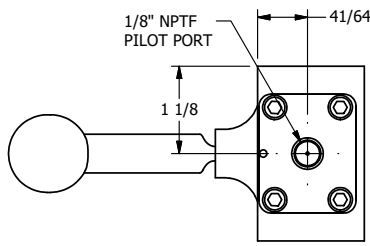

**AAA**  
PRODUCTS  
INTERNATIONAL

**AAA PRODUCTS  
INTERNATIONAL**  
7114 Harry Hines Blvd  
Dallas, TX 75235

TITLE: 3/8" SIDE PORT, LEVER, 2 POS,  
FRCTN POS, PILOT RTRN, BRASS & SS,  
LOCKOUT C, 180D LVR