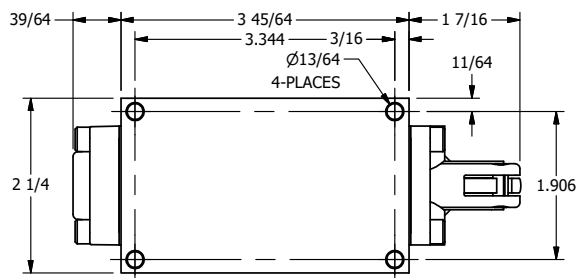

**AAA**  
PRODUCTS  
INTERNATIONAL

**AAA PRODUCTS  
INTERNATIONAL**  
7114 Harry Hines Blvd  
Dallas, TX 75235

TITLE: 3/8" SIDE PORT, LEVER, 2 POS,  
FRCTN POS, PILOT RTRN, BRASS & SS,  
LOCKOUT C, 180D LVR

DRAWING NO.:  
DIM\_ZHR3LOT

THE INFORMATION CONTAINED WITHIN THIS DOCUMENT IS PROPRIETARY TO AAA PRODUCTS AND MAY NOT BE DISCLOSED WITHOUT PRIOR WRITTEN CONSENT

4

3

2

1