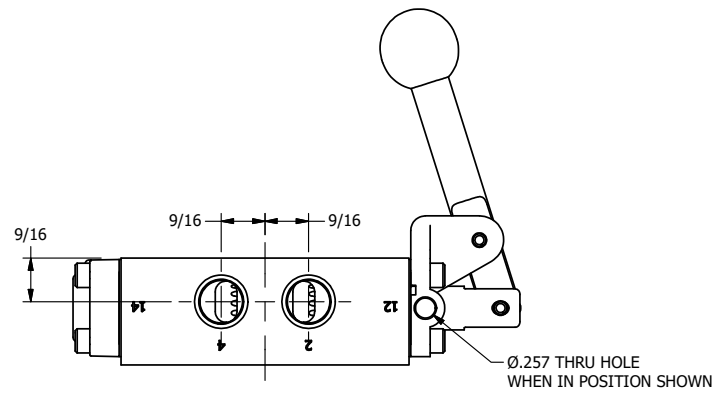

**AAA**  
PRODUCTS  
INTERNATIONAL

**AAA PRODUCTS  
INTERNATIONAL**  
7114 Harry Hines Blvd  
Dallas, TX 75235

TITLE: 3/8" SIDE PORT, LEVER, 2 POS,  
FRCTN POS, PILOT RTRN, BRASS & SS,  
LOCKOUT C, 180D LVR