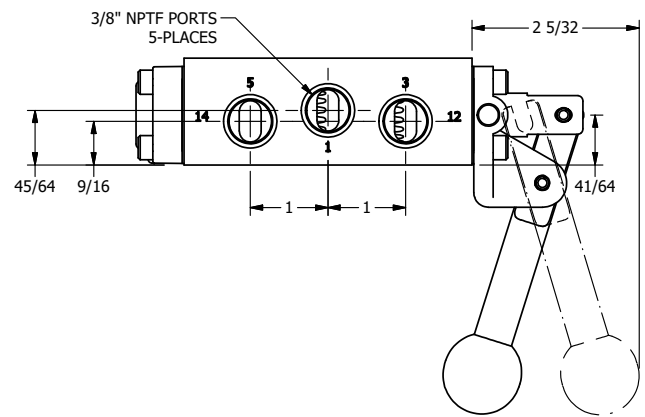

**AAA**  
PRODUCTS  
INTERNATIONAL

**AAA PRODUCTS  
INTERNATIONAL**  
7114 Harry Hines Blvd  
Dallas, TX 75235

TITLE: 3/8" SIDE PORT, LEVER, 2 POS,  
FRCTN POS, PILOT RTRN, BRASS & SS,  
LOCKOUT C, 180D LVR