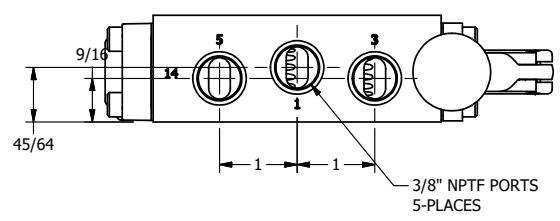

4

3

2

1

AAA
PRODUCTS
INTERNATIONAL

AAA PRODUCTS INTERNATIONAL
7114 Harry Hines Blvd
Dallas, TX 75235

TITLE: 3/8" SIDE PORT, LEVER, 2 POS,
FRCTN POS, PILOT RTRN, BRASS & SS,
RED KNB, 270D LVR

DRAWING NO.:
DIM_ZHR3JRT