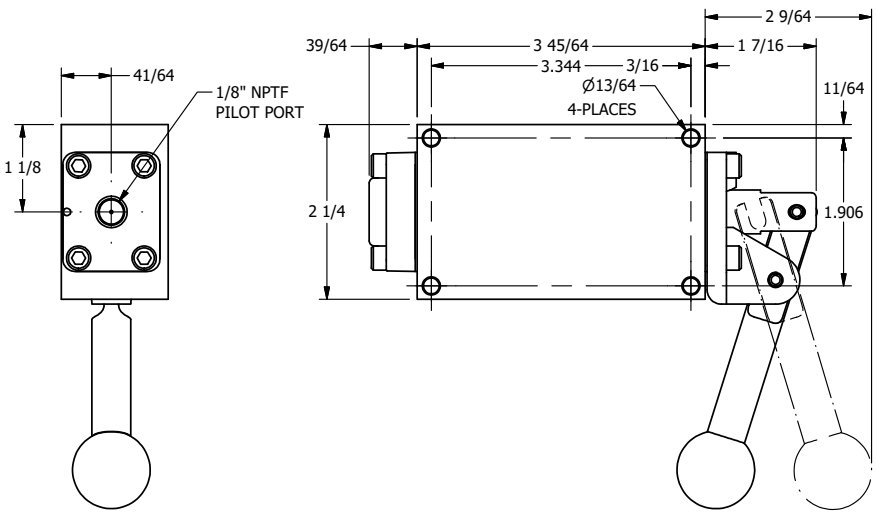

4

3

2

1

AAA
PRODUCTS
INTERNATIONAL

AAA PRODUCTS INTERNATIONAL
7114 Harry Hines Blvd
Dallas, TX 75235

TITLE: 3/8" SIDE PORT, LEVER, 2 POS,
FRCTN POS, PILOT RTRN, BRASS & SS,
RED KNB, 270D LVR

DRAWING NO.:
DIM_ZHR3JRT