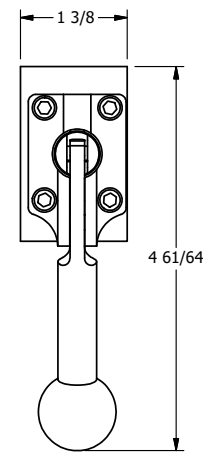

4

3

2

1

AAA
PRODUCTS
INTERNATIONAL

AAA PRODUCTS INTERNATIONAL
7114 Harry Hines Blvd
Dallas, TX 75235

TITLE: 3/8" SIDE PORT, LEVER, 2 POS,
FRCTN POS, PILOT RTRN, BRASS & SS,
RED KNB, 270D LVR

DRAWING NO.:
DIM_ZHR3JRT