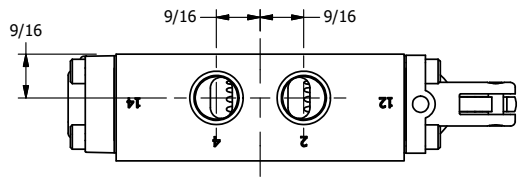

4

3

2

1

AAA
PRODUCTS
INTERNATIONAL

AAA PRODUCTS INTERNATIONAL
7114 Harry Hines Blvd
Dallas, TX 75235

TITLE: 3/8" SIDE PORT, LEVER, 2 POS,
FRCTN POS, PILOT RTRN, BRASS & SS,
RED KNB, 270D LVR

DRAWING NO.:
DIM_ZHR3JRT