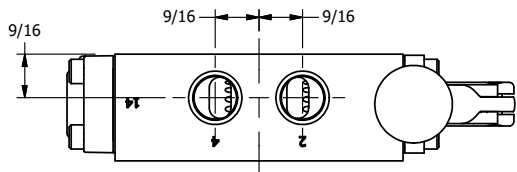

4

3

2

1

AAA
PRODUCTS
INTERNATIONAL

AAA PRODUCTS INTERNATIONAL
7114 Harry Hines Blvd
Dallas, TX 75235

TITLE: 3/8" SIDE PORT, LEVER, 2 POS,
FRCTN POS, PILOT RTRN, BRASS & SS,
RED KNB, 90D LVR

DRAWING NO.:
DIM_ZHR3JR