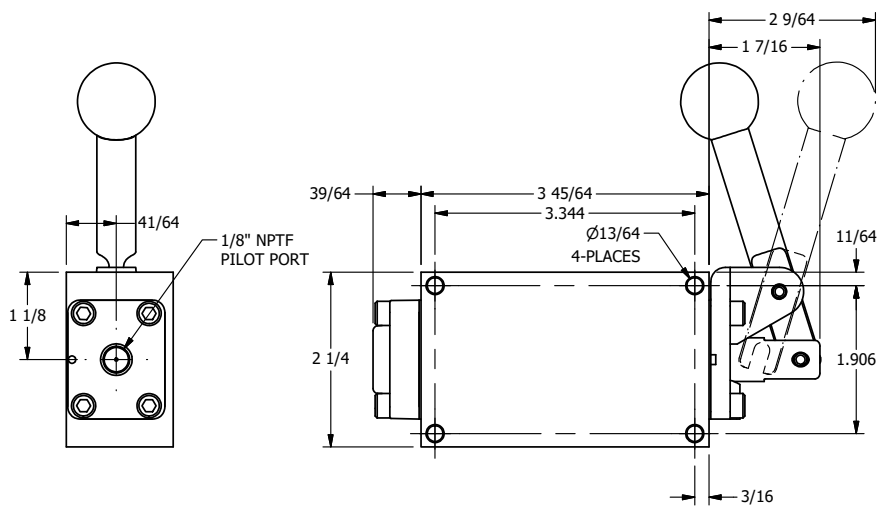

4

3

2

1

AAA
PRODUCTS
INTERNATIONAL

AAA PRODUCTS INTERNATIONAL
7114 Harry Hines Blvd
Dallas, TX 75235

TITLE: 3/8" SIDE PORT, LEVER, 2 POS,
FRCTN POS, PILOT RTRN, BRASS & SS,
RED KNB, 90D LVR

DRAWING NO.:
DIM_ZHR3JR