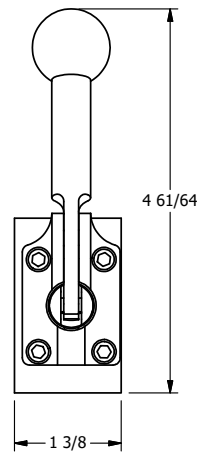

4

3

2

1

AAA
PRODUCTS
INTERNATIONAL

AAA PRODUCTS INTERNATIONAL
7114 Harry Hines Blvd
Dallas, TX 75235

TITLE: 3/8" SIDE PORT, LEVER, 2 POS,
FRCTN POS, PILOT RTRN, BRASS & SS,
RED KNB, 90D LVR

DRAWING NO.:
DIM_ZHR3JR