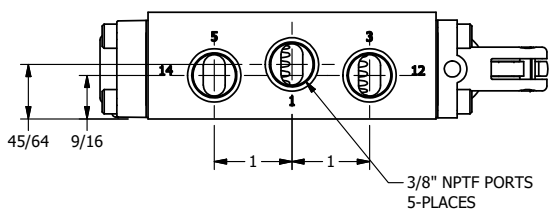

4

3

2

1

AAA
PRODUCTS
INTERNATIONAL

AAA PRODUCTS INTERNATIONAL
7114 Harry Hines Blvd
Dallas, TX 75235

TITLE: 3/8" SIDE PORT, LEVER, 2 POS,
FRCTN POS, PILOT RTRN, BRASS & SS,
RED KNB, 90D LVR

DRAWING NO.:
DIM_ZHR3JR