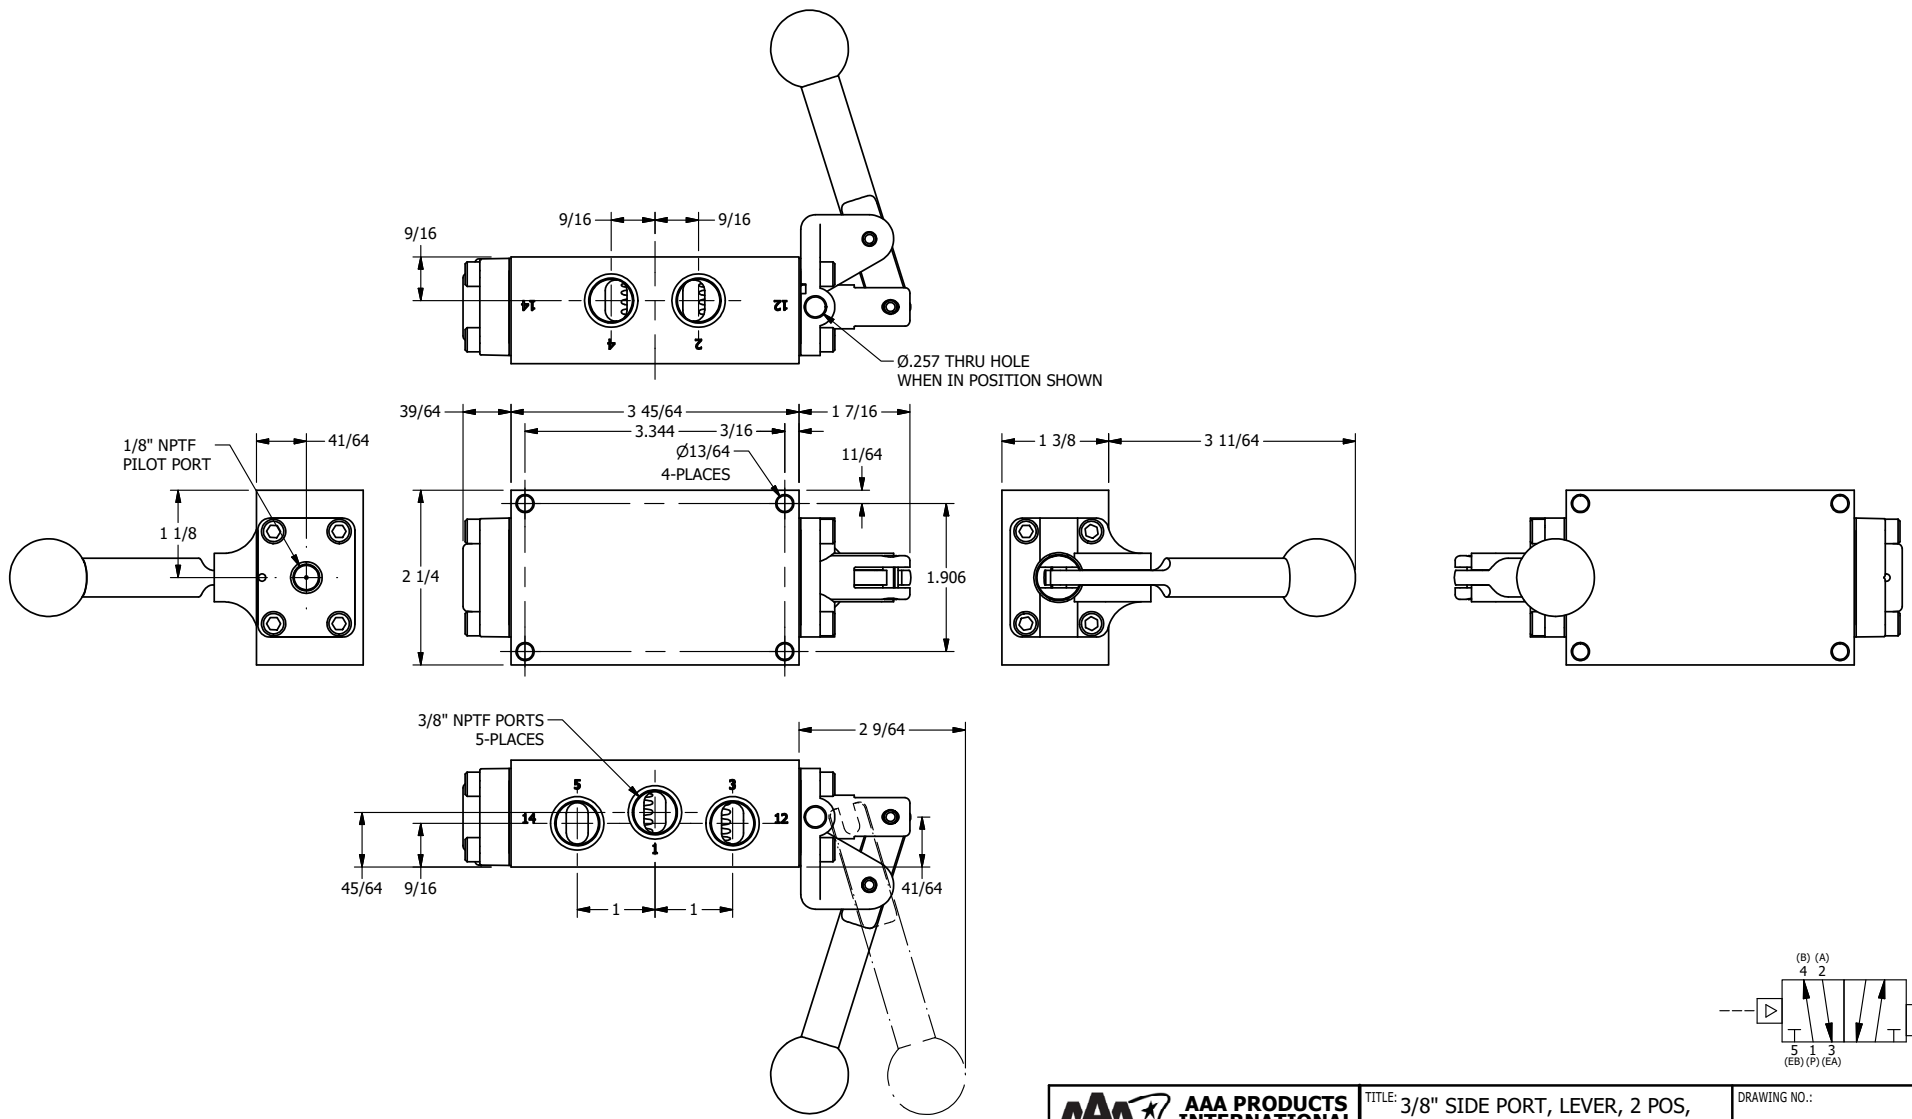

AAA
PRODUCTS
INTERNATIONAL

**AAA PRODUCTS
INTERNATIONAL**
7114 Harry Hines Blvd
Dallas, TX 75235

TITLE: 3/8" SIDE PORT, LEVER, 2 POS,
FRCTN POS, PILOT RTRN, BRASS & SS,
RED KNB, LOCKOUT C, 180D LVR

DRAWING NO.:
DIM_ZHR3JLOT