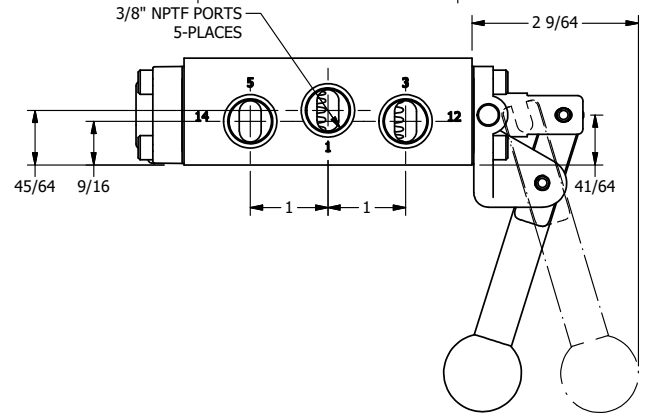

4

3

2

1

B

B

A

A

4

3

2

1

AAA
PRODUCTS
INTERNATIONAL

AAA PRODUCTS INTERNATIONAL
7114 Harry Hines Blvd
Dallas, TX 75235

TITLE: 3/8" SIDE PORT, LEVER, 2 POS,
FRCTN POS, PILOT RTRN, BRASS & SS,
PINLOCK A & C, RED KNB, 180D LVR

DRAWING NO.:
DIM_ZHR3EJT

THE INFORMATION CONTAINED WITHIN THIS DOCUMENT IS PROPRIETARY TO AAA PRODUCTS AND MAY NOT BE DISCLOSED WITHOUT PRIOR WRITTEN CONSENT