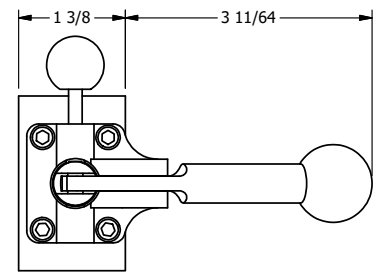

4

3

2

1

B

B

A

A

4

3

2

1

AAA
PRODUCTS
INTERNATIONAL

AAA PRODUCTS INTERNATIONAL
7114 Harry Hines Blvd
Dallas, TX 75235

TITLE: 3/8" SIDE PORT, LEVER, 2 POS,
FRCTN POS, PILOT RTRN, BRASS & SS,
PINLOCK A & C, RED KNB, 180D LVR

DRAWING NO.:
DIM_ZHR3EJT

THE INFORMATION CONTAINED WITHIN THIS DOCUMENT IS PROPRIETARY TO AAA PRODUCTS AND MAY NOT BE DISCLOSED WITHOUT PRIOR WRITTEN CONSENT