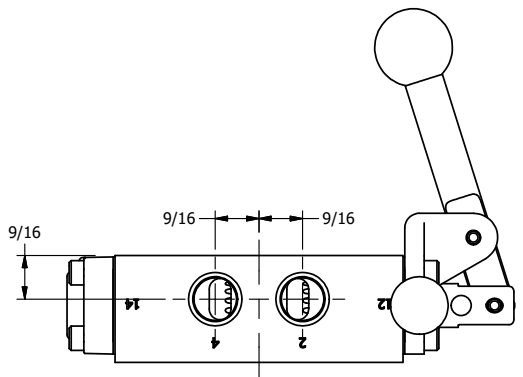

4

3

2

1

B

B

A

A

4

3

2

1

AAA
PRODUCTS
INTERNATIONAL

AAA PRODUCTS INTERNATIONAL
7114 Harry Hines Blvd
Dallas, TX 75235

TITLE: 3/8" SIDE PORT, LEVER, 2 POS,
FRCTN POS, PILOT RTRN, BRASS & SS,
PINLOCK A & C, RED KNB, 180D LVR

DRAWING NO.:
DIM_ZHR3EJT

THE INFORMATION CONTAINED WITHIN THIS DOCUMENT IS PROPRIETARY TO AAA PRODUCTS AND MAY NOT BE DISCLOSED WITHOUT PRIOR WRITTEN CONSENT