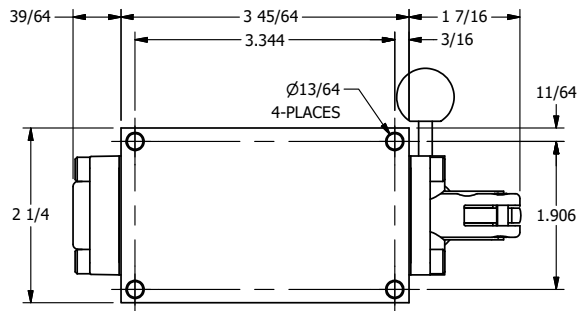

4

3

2

1

B

B

A

A

4

3

2

1

AAA
PRODUCTS
INTERNATIONAL

AAA PRODUCTS INTERNATIONAL
7114 Harry Hines Blvd
Dallas, TX 75235

TITLE: 3/8" SIDE PORT, LEVER, 2 POS,
FRCTN POS, PILOT RTRN, BRASS & SS,
PINLOCK A & C, RED KNB, 180D LVR

DRAWING NO.:
DIM_ZHR3EJT

THE INFORMATION CONTAINED WITHIN THIS DOCUMENT IS PROPRIETARY TO AAA PRODUCTS AND MAY NOT BE DISCLOSED WITHOUT PRIOR WRITTEN CONSENT