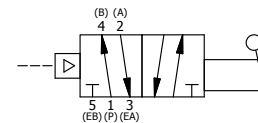

4

3

2

1

AAA
PRODUCTS
INTERNATIONAL

AAA PRODUCTS INTERNATIONAL
7114 Harry Hines Blvd
Dallas, TX 75235

TITLE: 1/4" SIDE PORT, LEVER, 2 POS,
FRICTION POS, PILOT RTRN,
BRASS & STAINLESS, 270D LEVER

DRAWING NO.:
DIM_ZHR2RT