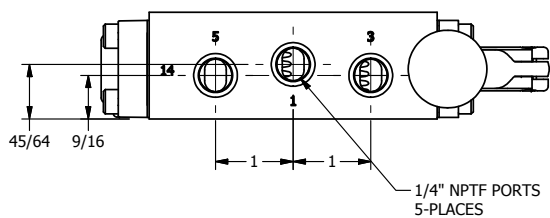

4

3

2

1

AAA
PRODUCTS
INTERNATIONAL

AAA PRODUCTS INTERNATIONAL
7114 Harry Hines Blvd
Dallas, TX 75235

TITLE: 1/4" SIDE PORT, LEVER, 2 POS,
FRICTION POS, PILOT RTRN,
BRASS & STAINLESS, 270D LEVER

DRAWING NO.:
DIM_ZHR2RT