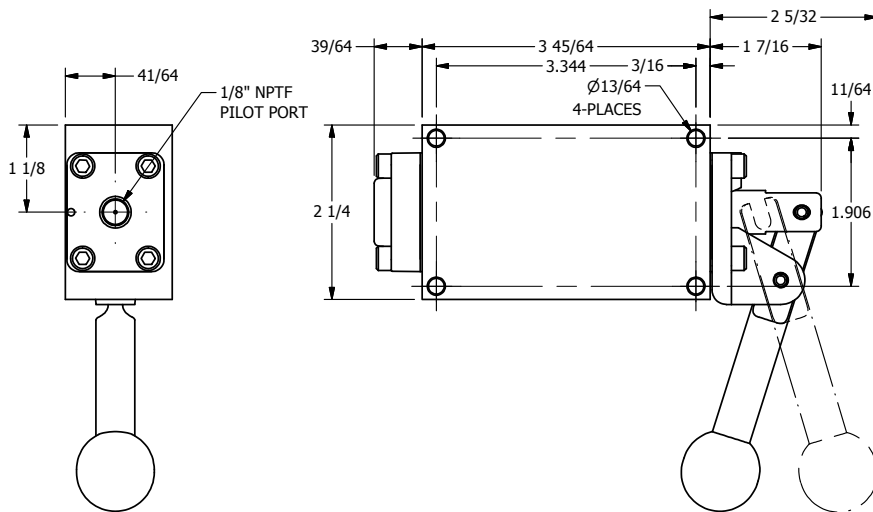

4

3

2

1

AAA
PRODUCTS
INTERNATIONAL

AAA PRODUCTS INTERNATIONAL
7114 Harry Hines Blvd
Dallas, TX 75235

TITLE: 1/4" SIDE PORT, LEVER, 2 POS,
FRICTION POS, PILOT RTRN,
BRASS & STAINLESS, 270D LEVER

DRAWING NO.:
DIM_ZHR2RT