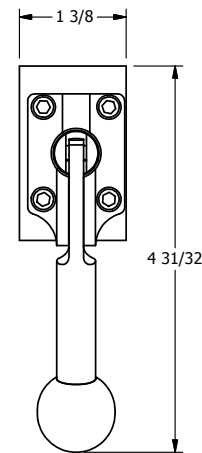

4

3

2

1

AAA
PRODUCTS
INTERNATIONAL

AAA PRODUCTS INTERNATIONAL
7114 Harry Hines Blvd
Dallas, TX 75235

TITLE: 1/4" SIDE PORT, LEVER, 2 POS,
FRICTION POS, PILOT RTRN,
BRASS & STAINLESS, 270D LEVER

DRAWING NO.:
DIM_ZHR2RT