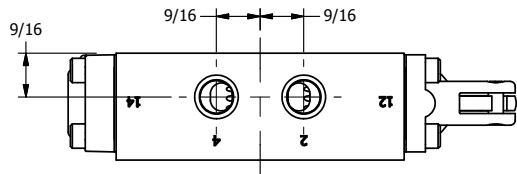

4

3

2

1

AAA
PRODUCTS
INTERNATIONAL

AAA PRODUCTS INTERNATIONAL
7114 Harry Hines Blvd
Dallas, TX 75235

TITLE: 1/4" SIDE PORT, LEVER, 2 POS,
FRICTION POS, PILOT RTRN,
BRASS & STAINLESS, 270D LEVER

DRAWING NO.:
DIM_ZHR2RT