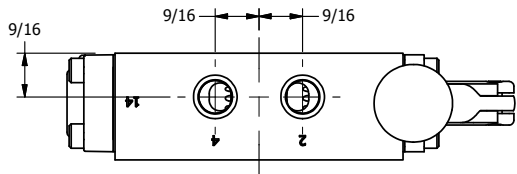

4

3

2

1

AAA
PRODUCTS
INTERNATIONAL

AAA PRODUCTS INTERNATIONAL
7114 Harry Hines Blvd
Dallas, TX 75235

TITLE: 1/4" SIDE PORT, LEVER, 2 POS,
FRICTION POS, PILOT RTRN,
BRASS & STAINLESS, 90D LEVER

DRAWING NO.:
DIM_ZHR2R