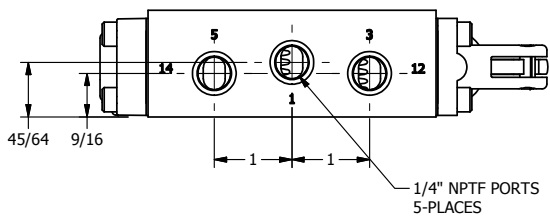

4

3

2

1

AAA
PRODUCTS
INTERNATIONAL

AAA PRODUCTS INTERNATIONAL
7114 Harry Hines Blvd
Dallas, TX 75235

TITLE: 1/4" SIDE PORT, LEVER, 2 POS,
FRICTION POS, PILOT RTRN,
BRASS & STAINLESS, 90D LEVER

DRAWING NO.:
DIM_ZHR2R