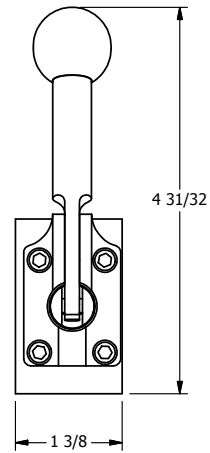

4

3

2

1

AAA
PRODUCTS
INTERNATIONAL

AAA PRODUCTS INTERNATIONAL
7114 Harry Hines Blvd
Dallas, TX 75235

TITLE: 1/4" SIDE PORT, LEVER, 2 POS,
FRICTION POS, PILOT RTRN,
BRASS & STAINLESS, 90D LEVER

DRAWING NO.:
DIM_ZHR2R