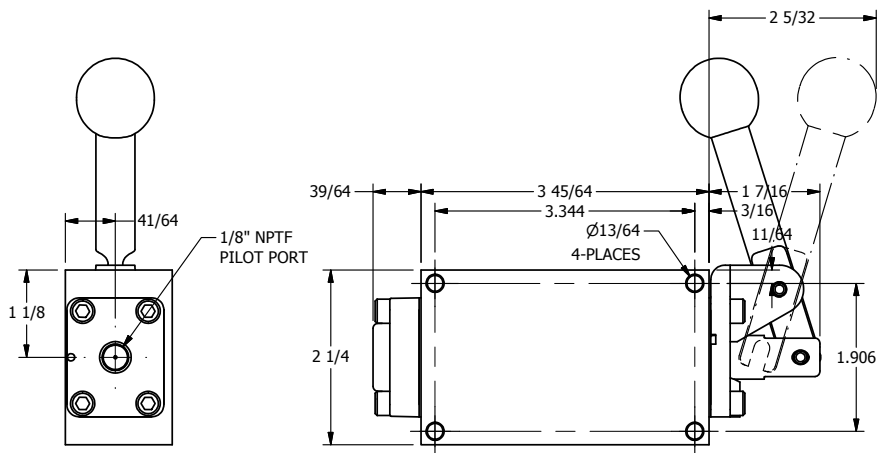

4

3

2

1

AAA
PRODUCTS
INTERNATIONAL

AAA PRODUCTS INTERNATIONAL
7114 Harry Hines Blvd
Dallas, TX 75235

TITLE: 1/4" SIDE PORT, LEVER, 2 POS,
FRICTION POS, PILOT RTRN,
BRASS & STAINLESS, 90D LEVER

DRAWING NO.:
DIM_ZHR2R