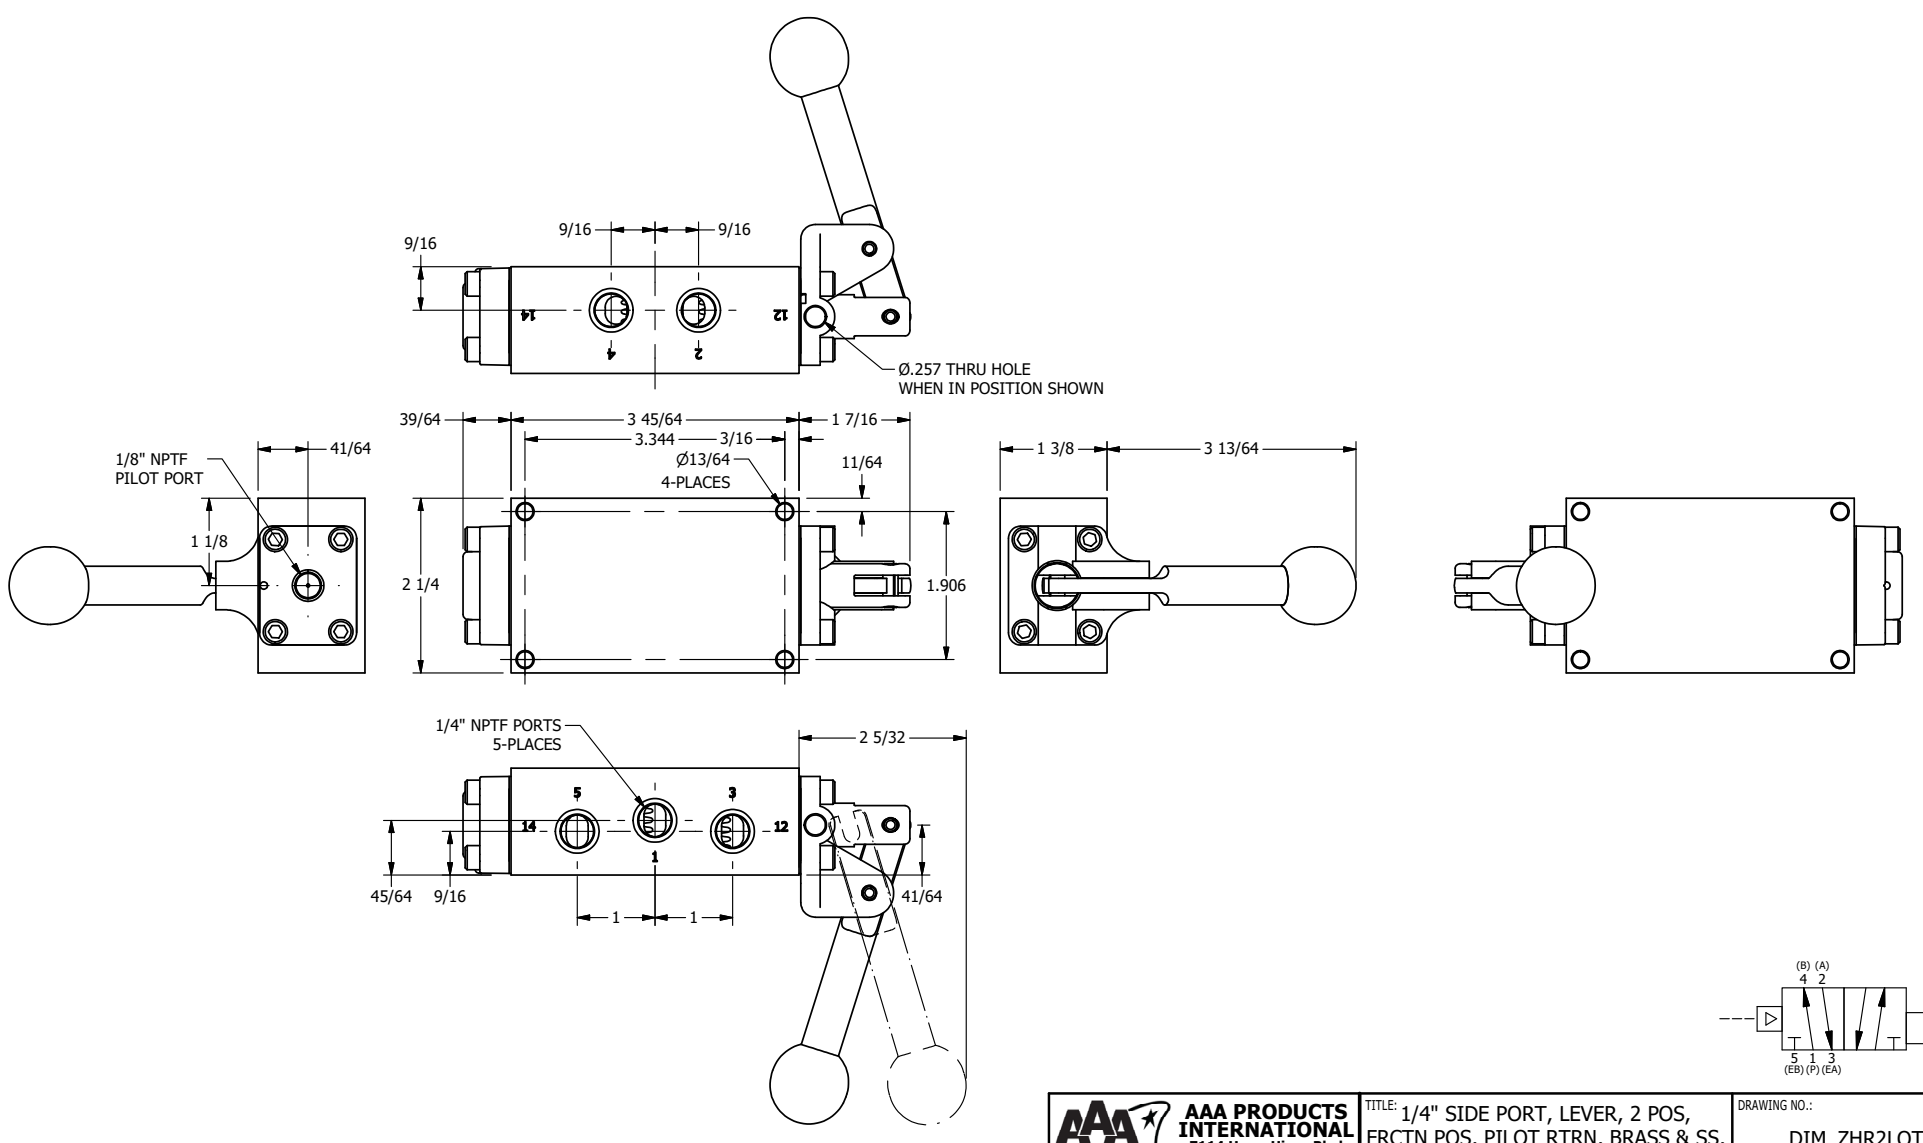

Ø.257 THRU HOLE  
WHEN IN POSITION SHOWN

1/8" NPTF  
PILOT PORT

1/4" NPTF PORTS  
5-PLACES

**AAA**  
PRODUCTS  
INTERNATIONAL

**AAA PRODUCTS  
INTERNATIONAL**  
7114 Harry Hines Blvd  
Dallas, TX 75235

TITLE: 1/4" SIDE PORT, LEVER, 2 POS,  
FRCTN POS, PILOT RTRN, BRASS & SS,  
LOCKOUT C, 180D LVR

DRAWING NO.:  
DIM\_ZHR2LOT

THE INFORMATION CONTAINED WITHIN THIS DOCUMENT IS PROPRIETARY TO AAA PRODUCTS AND MAY NOT BE DISCLOSED WITHOUT PRIOR WRITTEN CONSENT

4

3

2

1