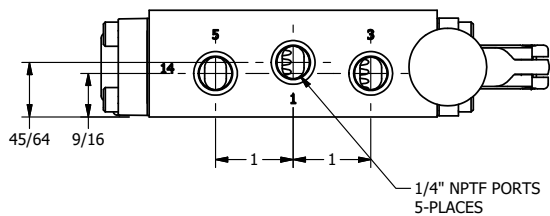

4

3

2

1

AAA
PRODUCTS
INTERNATIONAL

**AAA PRODUCTS
INTERNATIONAL**
7114 Harry Hines Blvd
Dallas, TX 75235

TITLE: 1/4" SIDE PORT, LEVER, 2 POS,
FRCTN POS, PILOT RTRN, BRASS & SS,
RED KNB, 270D LVR

DRAWING NO.:
DIM_ZHR2JRT