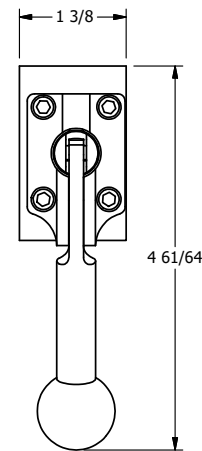

4

3

2

1

AAA
PRODUCTS
INTERNATIONAL

**AAA PRODUCTS
INTERNATIONAL**
7114 Harry Hines Blvd
Dallas, TX 75235

TITLE: 1/4" SIDE PORT, LEVER, 2 POS,
FRCTN POS, PILOT RTRN, BRASS & SS,
RED KNB, 270D LVR

DRAWING NO.:
DIM_ZHR2JRT