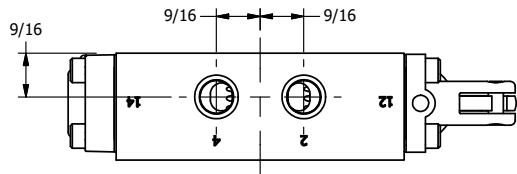

4

3

2

1

AAA
PRODUCTS
INTERNATIONAL

**AAA PRODUCTS
INTERNATIONAL**
7114 Harry Hines Blvd
Dallas, TX 75235

TITLE: 1/4" SIDE PORT, LEVER, 2 POS,
FRCTN POS, PILOT RTRN, BRASS & SS,
RED KNB, 270D LVR

DRAWING NO.:
DIM_ZHR2JRT