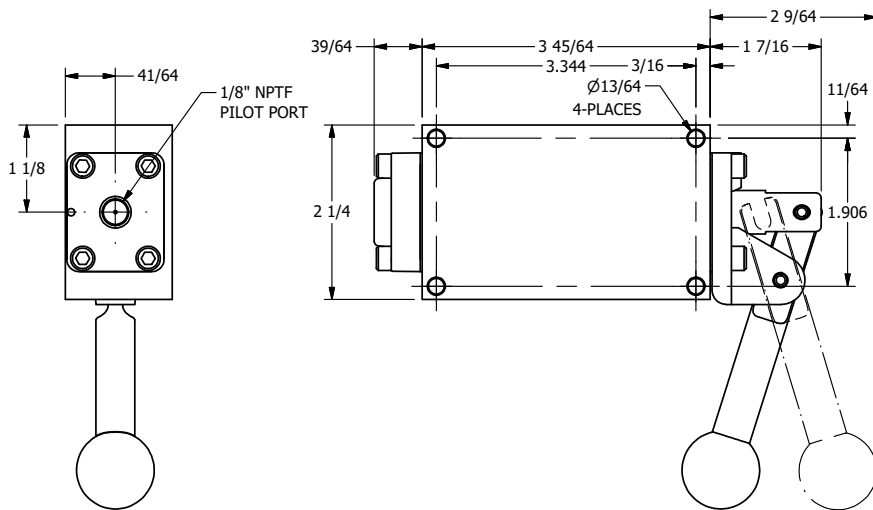

4

3

2

1

AAA
PRODUCTS
INTERNATIONAL

**AAA PRODUCTS
INTERNATIONAL**
7114 Harry Hines Blvd
Dallas, TX 75235

TITLE: 1/4" SIDE PORT, LEVER, 2 POS,
FRCTN POS, PILOT RTRN, BRASS & SS,
RED KNB, 270D LVR

DRAWING NO.:
DIM_ZHR2JRT