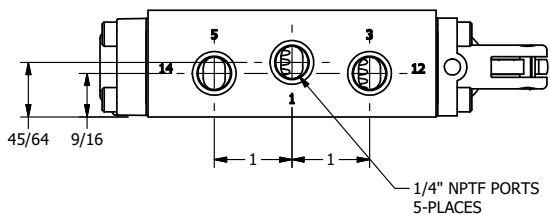

4

3

2

1

AAA
PRODUCTS
INTERNATIONAL

AAA PRODUCTS INTERNATIONAL
7114 Harry Hines Blvd
Dallas, TX 75235

TITLE: 1/4" SIDE PORT, LEVER, 2 POS,
FRCTN POS, PILOT RTRN, BRASS & SS,
RED KNB, 90D LVR

DRAWING NO.:
DIM_ZHR2JR