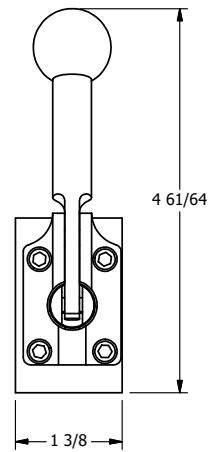

4

3

2

1

AAA
PRODUCTS
INTERNATIONAL

AAA PRODUCTS INTERNATIONAL
7114 Harry Hines Blvd
Dallas, TX 75235

TITLE: 1/4" SIDE PORT, LEVER, 2 POS,
FRCTN POS, PILOT RTRN, BRASS & SS,
RED KNB, 90D LVR

DRAWING NO.:
DIM_ZHR2JR