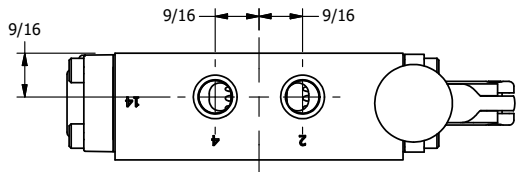

4

3

2

1

AAA
PRODUCTS
INTERNATIONAL

AAA PRODUCTS INTERNATIONAL
7114 Harry Hines Blvd
Dallas, TX 75235

TITLE: 1/4" SIDE PORT, LEVER, 2 POS,
FRCTN POS, PILOT RTRN, BRASS & SS,
RED KNB, 90D LVR

DRAWING NO.:
DIM_ZHR2JR