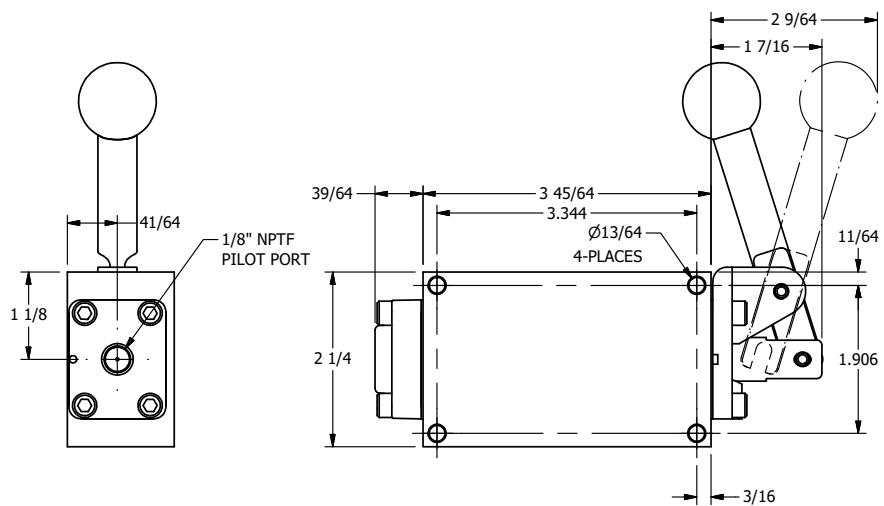

4

3

2

1

AAA
PRODUCTS
INTERNATIONAL

AAA PRODUCTS INTERNATIONAL
7114 Harry Hines Blvd
Dallas, TX 75235

TITLE: 1/4" SIDE PORT, LEVER, 2 POS,
FRCTN POS, PILOT RTRN, BRASS & SS,
RED KNB, 90D LVR

DRAWING NO.:
DIM_ZHR2JR