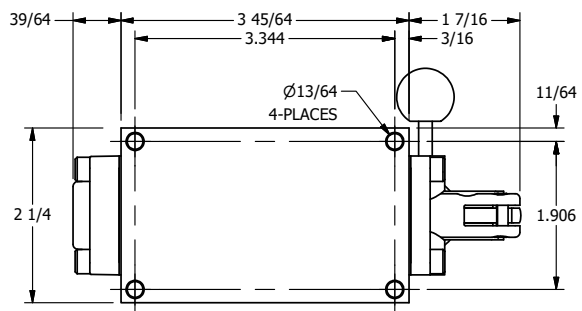

AAA
PRODUCTS
INTERNATIONAL

AAA PRODUCTS INTERNATIONAL
7114 Harry Hines Blvd
Dallas, TX 75235

TITLE: 1/4" SIDE PORT, LEVER, 2 POS,
FRCTN POS, PILOT RTRN, BRASS & SS,
PINLOCK A & C, 180D LVR

DRAWING NO.:
DIM_ZHR2ET