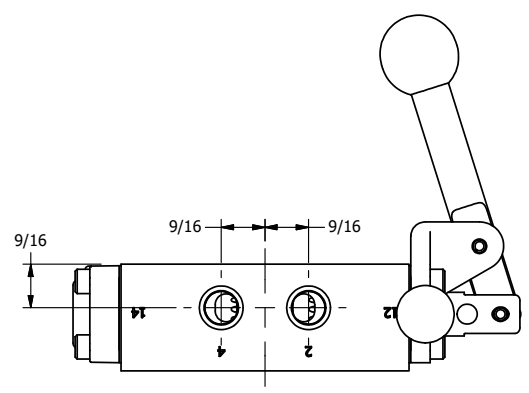

AAA
PRODUCTS
INTERNATIONAL

AAA PRODUCTS INTERNATIONAL
7114 Harry Hines Blvd
Dallas, TX 75235

TITLE: 1/4" SIDE PORT, LEVER, 2 POS,
FRCTN POS, PILOT RTRN, BRASS & SS,
PINLOCK A & C, 180D LVR

DRAWING NO.:
DIM_ZHR2ET