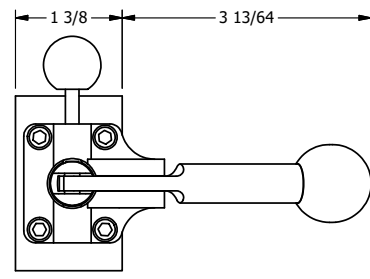

4

3

2

1

B

B

A

A

AAA
PRODUCTS
INTERNATIONAL

AAA PRODUCTS INTERNATIONAL
7114 Harry Hines Blvd
Dallas, TX 75235

TITLE: 1/4" SIDE PORT, LEVER, 2 POS,
FRCTN POS, PILOT RTRN, BRASS & SS,
PINLOCK A & C, 180D LVR

DRAWING NO.:
DIM_ZHR2ET