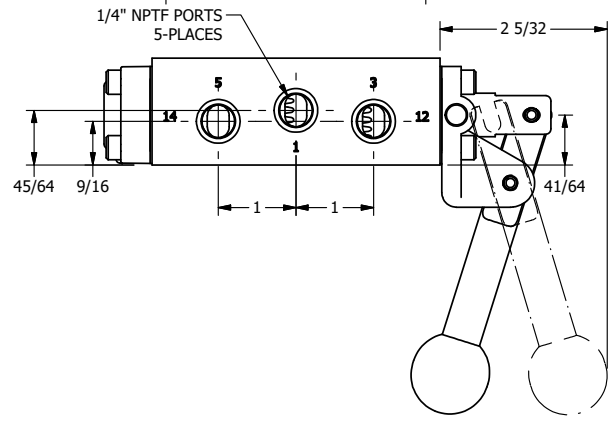

AAA
PRODUCTS
INTERNATIONAL

AAA PRODUCTS INTERNATIONAL
7114 Harry Hines Blvd
Dallas, TX 75235

TITLE: 1/4" SIDE PORT, LEVER, 2 POS,
FRCTN POS, PILOT RTRN, BRASS & SS,
PINLOCK A & C, 180D LVR

DRAWING NO.:
DIM_ZHR2ET