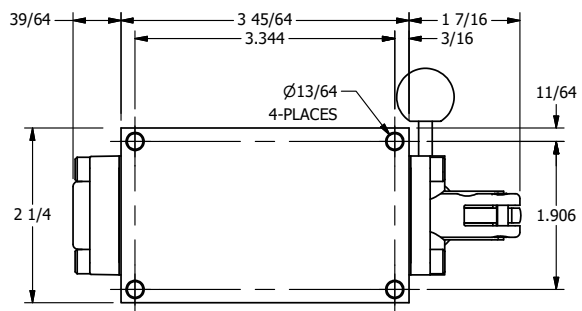

4

3

2

1

B

B

A

A

A

A

4

3

2

1

AAA
PRODUCTS
INTERNATIONAL

AAA PRODUCTS INTERNATIONAL
7114 Harry Hines Blvd
Dallas, TX 75235

TITLE: 1/4" SIDE PORT, LEVER, 2 POS,
FRCTN POS, PILOT RTRN, BRASS & SS,
PINLOCK A & C, RED KNB, 180D LVR

DRAWING NO.:
DIM_ZHR2EJT

THE INFORMATION CONTAINED WITHIN THIS DOCUMENT IS PROPRIETARY TO AAA PRODUCTS AND MAY NOT BE DISCLOSED WITHOUT PRIOR WRITTEN CONSENT