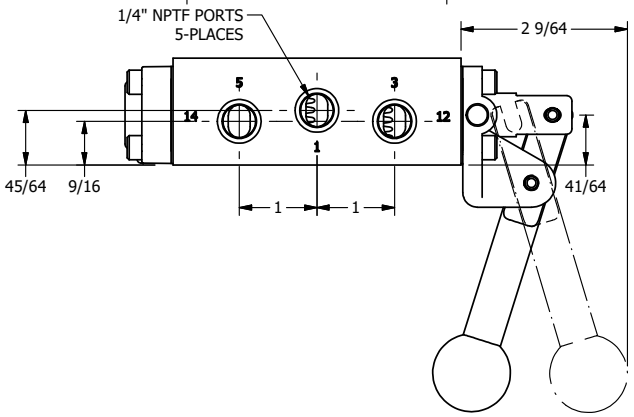

A

A

4

3

2

1

AAA
PRODUCTS
INTERNATIONAL

AAA PRODUCTS INTERNATIONAL
7114 Harry Hines Blvd
Dallas, TX 75235

TITLE: 1/4" SIDE PORT, LEVER, 2 POS,
FRCTN POS, PILOT RTRN, BRASS & SS,
PINLOCK A & C, RED KNB, 180D LVR

DRAWING NO.:
DIM_ZHR2EJT

THE INFORMATION CONTAINED WITHIN THIS DOCUMENT IS PROPRIETARY TO AAA PRODUCTS AND MAY NOT BE DISCLOSED WITHOUT PRIOR WRITTEN CONSENT