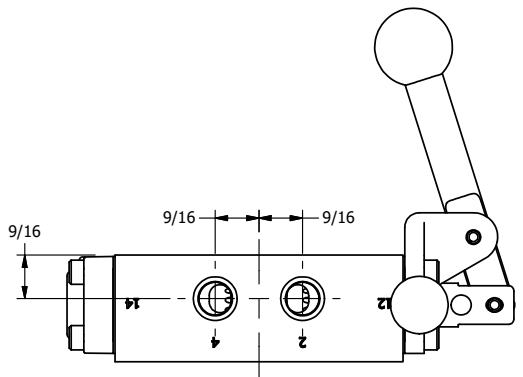

4

3

2

1

B

B

A

A

A

A

4

3

2

1

AAA
PRODUCTS
INTERNATIONAL

AAA PRODUCTS INTERNATIONAL
7114 Harry Hines Blvd
Dallas, TX 75235

TITLE: 1/4" SIDE PORT, LEVER, 2 POS,
FRCTN POS, PILOT RTRN, BRASS & SS,
PINLOCK A & C, RED KNB, 180D LVR

DRAWING NO.:
DIM_ZHR2EJT

THE INFORMATION CONTAINED WITHIN THIS DOCUMENT IS PROPRIETARY TO AAA PRODUCTS AND MAY NOT BE DISCLOSED WITHOUT PRIOR WRITTEN CONSENT