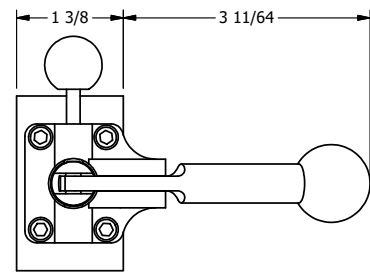

4

3

2

1

B

B

A

A

TITLE: 1/4" SIDE PORT, LEVER, 2 POS,
FRCTN POS, PILOT RTRN, BRASS & SS,
PINLOCK A & C, RED KNB, 180D LVR

DRAWING NO.:
DIM_ZHR2EJT

THE INFORMATION CONTAINED WITHIN THIS DOCUMENT IS PROPRIETARY TO AAA PRODUCTS AND MAY NOT BE DISCLOSED WITHOUT PRIOR WRITTEN CONSENT