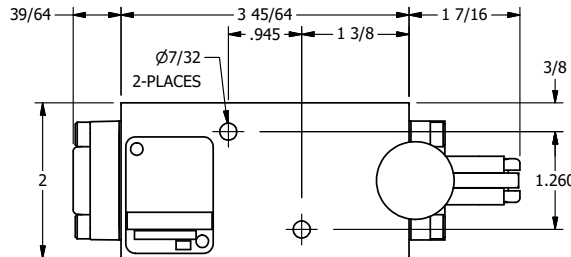

4

3

2

1

Ø.257 THRU HOLE  
WHEN IN POSITION SHOWN

**AAA**  
PRODUCTS  
INTERNATIONAL  
7114 Harry Hines Blvd  
Dallas, TX 75235

TITLE: 1/4" NAMUR, LEVER, 2 POS,  
FRCTN POS, PILOT RTRN,  
HVY DTY, LOCKOUT C

DRAWING NO.:  
DIM\_NHR2HLO