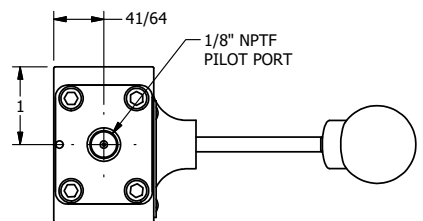

4

3

2

1

Ø.257 THRU HOLE  
WHEN IN POSITION SHOWN

**AAA**  
PRODUCTS  
INTERNATIONAL  
7114 Harry Hines Blvd  
Dallas, TX 75235

TITLE: 1/4" NAMUR, LEVER, 2 POS,  
FRCTN POS, PILOT RTRN,  
HVY DTY, LOCKOUT C

DRAWING NO.:  
DIM\_NHR2HLO