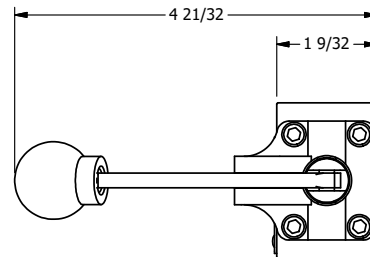

4

3

2

1

Ø.257 THRU HOLE  
WHEN IN POSITION SHOWN

**AAA**  
PRODUCTS  
INTERNATIONAL  
7114 Harry Hines Blvd  
Dallas, TX 75235

TITLE: 1/4" NAMUR, LEVER, 2 POS,  
FRCTN POS, PILOT RTRN,  
HVY DTY, LOCKOUT C

DRAWING NO.:  
DIM\_NHR2HLO