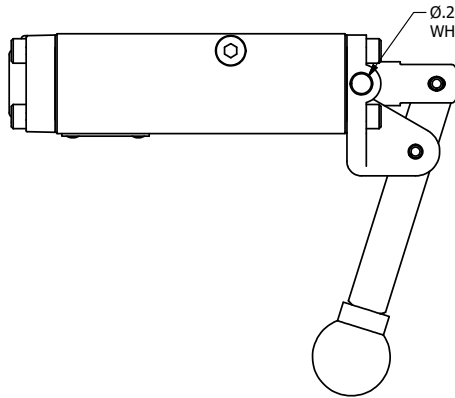

4

3

2

1

Ø.257 THRU HOLE  
WHEN IN POSITION SHOWN

**AAA**  
PRODUCTS  
INTERNATIONAL  
7114 Harry Hines Blvd  
Dallas, TX 75235

TITLE: 1/4" NAMUR, LEVER, 2 POS,  
FRCTN POS, PILOT RTRN,  
HVY DTY, LOCKOUT C

DRAWING NO.:  
DIM\_NHR2HLO