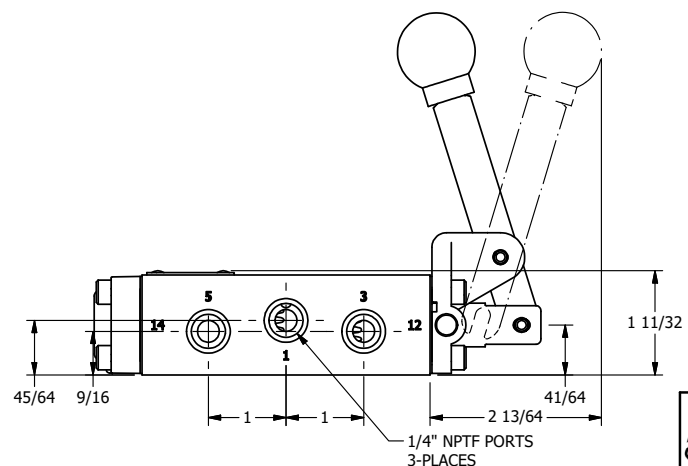

4

3

2

1

Ø.257 THRU HOLE  
WHEN IN POSITION SHOWN

**AAA**  
PRODUCTS  
INTERNATIONAL  
7114 Harry Hines Blvd  
Dallas, TX 75235

TITLE: 1/4" NAMUR, LEVER, 2 POS,  
FRCTN POS, PILOT RTRN,  
HVY DTY, LOCKOUT C

DRAWING NO.:  
DIM\_NHR2HLO