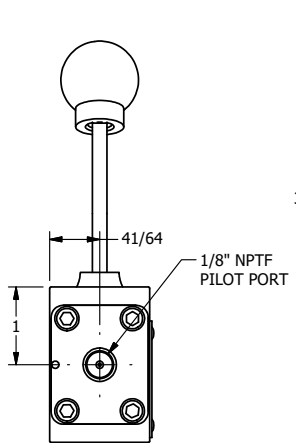

4

3

2

1

B

B

A

A

AAA
PRODUCTS
INTERNATIONAL

**AAA PRODUCTS
INTERNATIONAL**
7114 Harry Hines Blvd
Dallas, TX 75235

TITLE: 1/4" NAMUR, LEVER, 2 POS,
FRCTN POS, PILOT RTRN,
CRVD LVR, 90D LVR

DRAWING NO.:
DIM_NHR2CR

4

3

2

1

THE INFORMATION CONTAINED WITHIN THIS DOCUMENT IS PROPRIETARY TO AAA PRODUCTS AND MAY NOT BE DISCLOSED WITHOUT PRIOR WRITTEN CONSENT