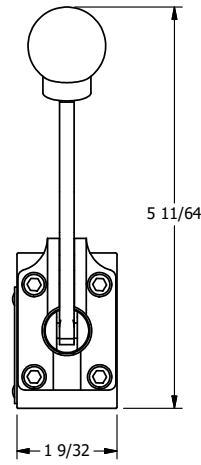

4

3

2

1

B

B

A

A

**AAA**  
PRODUCTS  
INTERNATIONAL

**AAA PRODUCTS  
INTERNATIONAL**  
7114 Harry Hines Blvd  
Dallas, TX 75235

TITLE: 1/4" NAMUR, LEVER, 2 POS,  
FRCTN POS, PILOT RTRN,  
CRVD LVR, 90D LVR

DRAWING NO.:  
DIM\_NHR2CR