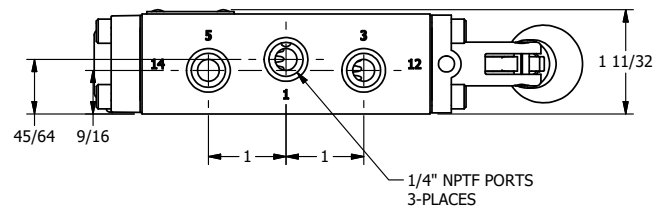

**AAA**  
PRODUCTS  
INTERNATIONAL

**AAA PRODUCTS  
INTERNATIONAL**  
7114 Harry Hines Blvd  
Dallas, TX 75235

TITLE: 1/4" NAMUR, LEVER, 2 POS,  
FRCTN POS, PILOT RTRN,  
CRVD LVR, 90D LVR

DRAWING NO.:  
DIM\_NHR2CR