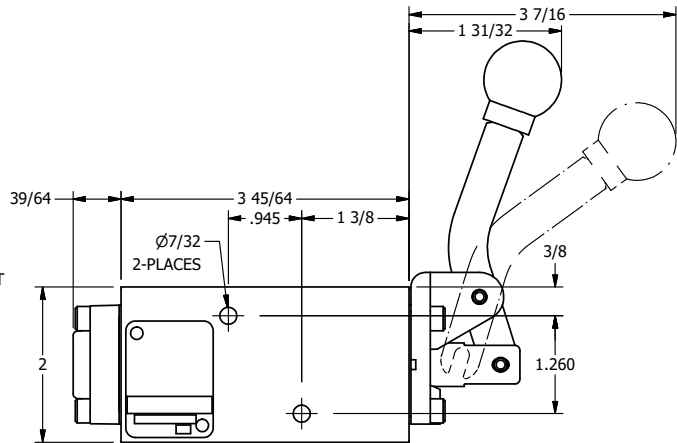

4

3

2

1

B

B

A

A

AAA
PRODUCTS
INTERNATIONAL

**AAA PRODUCTS
INTERNATIONAL**
7114 Harry Hines Blvd
Dallas, TX 75235

TITLE: 1/4" NAMUR, LEVER, 2 POS,
FRCTN POS, PILOT RTRN,
CRVD LVR, 90D LVR

DRAWING NO.:
DIM_NHR2CR

4

3

2

1

THE INFORMATION CONTAINED WITHIN THIS DOCUMENT IS PROPRIETARY TO AAA PRODUCTS AND MAY NOT BE DISCLOSED WITHOUT PRIOR WRITTEN CONSENT