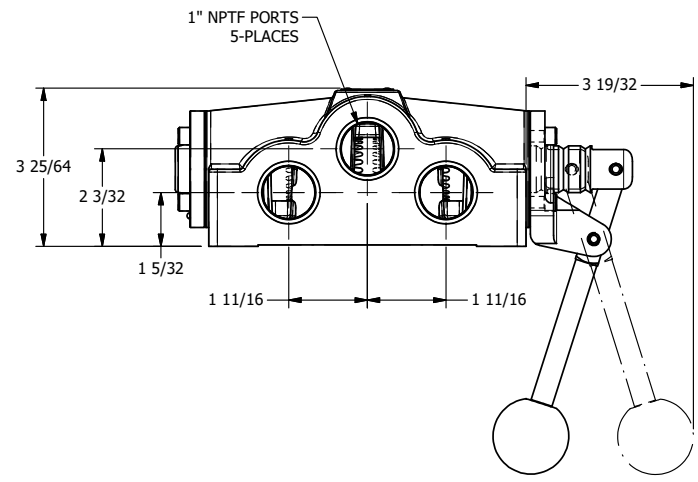

4

3

2

1

AAA
PRODUCTS
INTERNATIONAL
AAA PRODUCTS INTERNATIONAL
7114 Harry Hines Blvd
Dallas, TX 75235

TITLE: 1" SIDE PORT, LEVER, 3 POS,
FRICTION POS, PILOT RTRN,
180D LEVER

DRAWING NO.:
DIM_HR8T

4