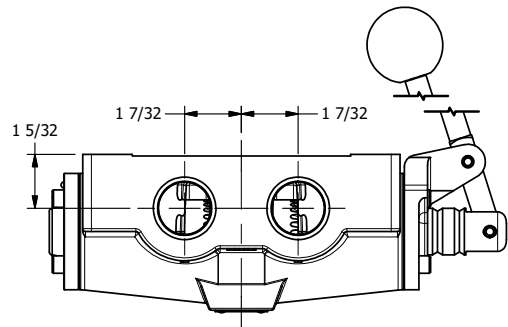

4

3

2

1

AAA
PRODUCTS
INTERNATIONAL
AAA PRODUCTS INTERNATIONAL
7114 Harry Hines Blvd
Dallas, TX 75235

TITLE: 1" SIDE PORT, LEVER, 3 POS,
FRICTION POS, PILOT RTRN,
180D LEVER

DRAWING NO.:
DIM_HR8T

4