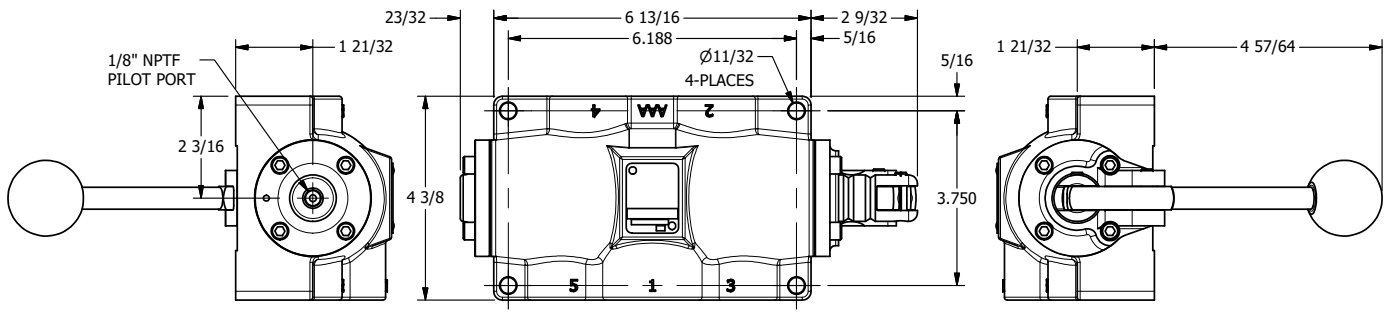

4

3

2

1

AAA
PRODUCTS
INTERNATIONAL
AAA PRODUCTS INTERNATIONAL
7114 Harry Hines Blvd
Dallas, TX 75235

TITLE: 1" SIDE PORT, LEVER, 3 POS,
FRICTION POS, PILOT RTRN,
180D LEVER

DRAWING NO.:
DIM_HR8T

4